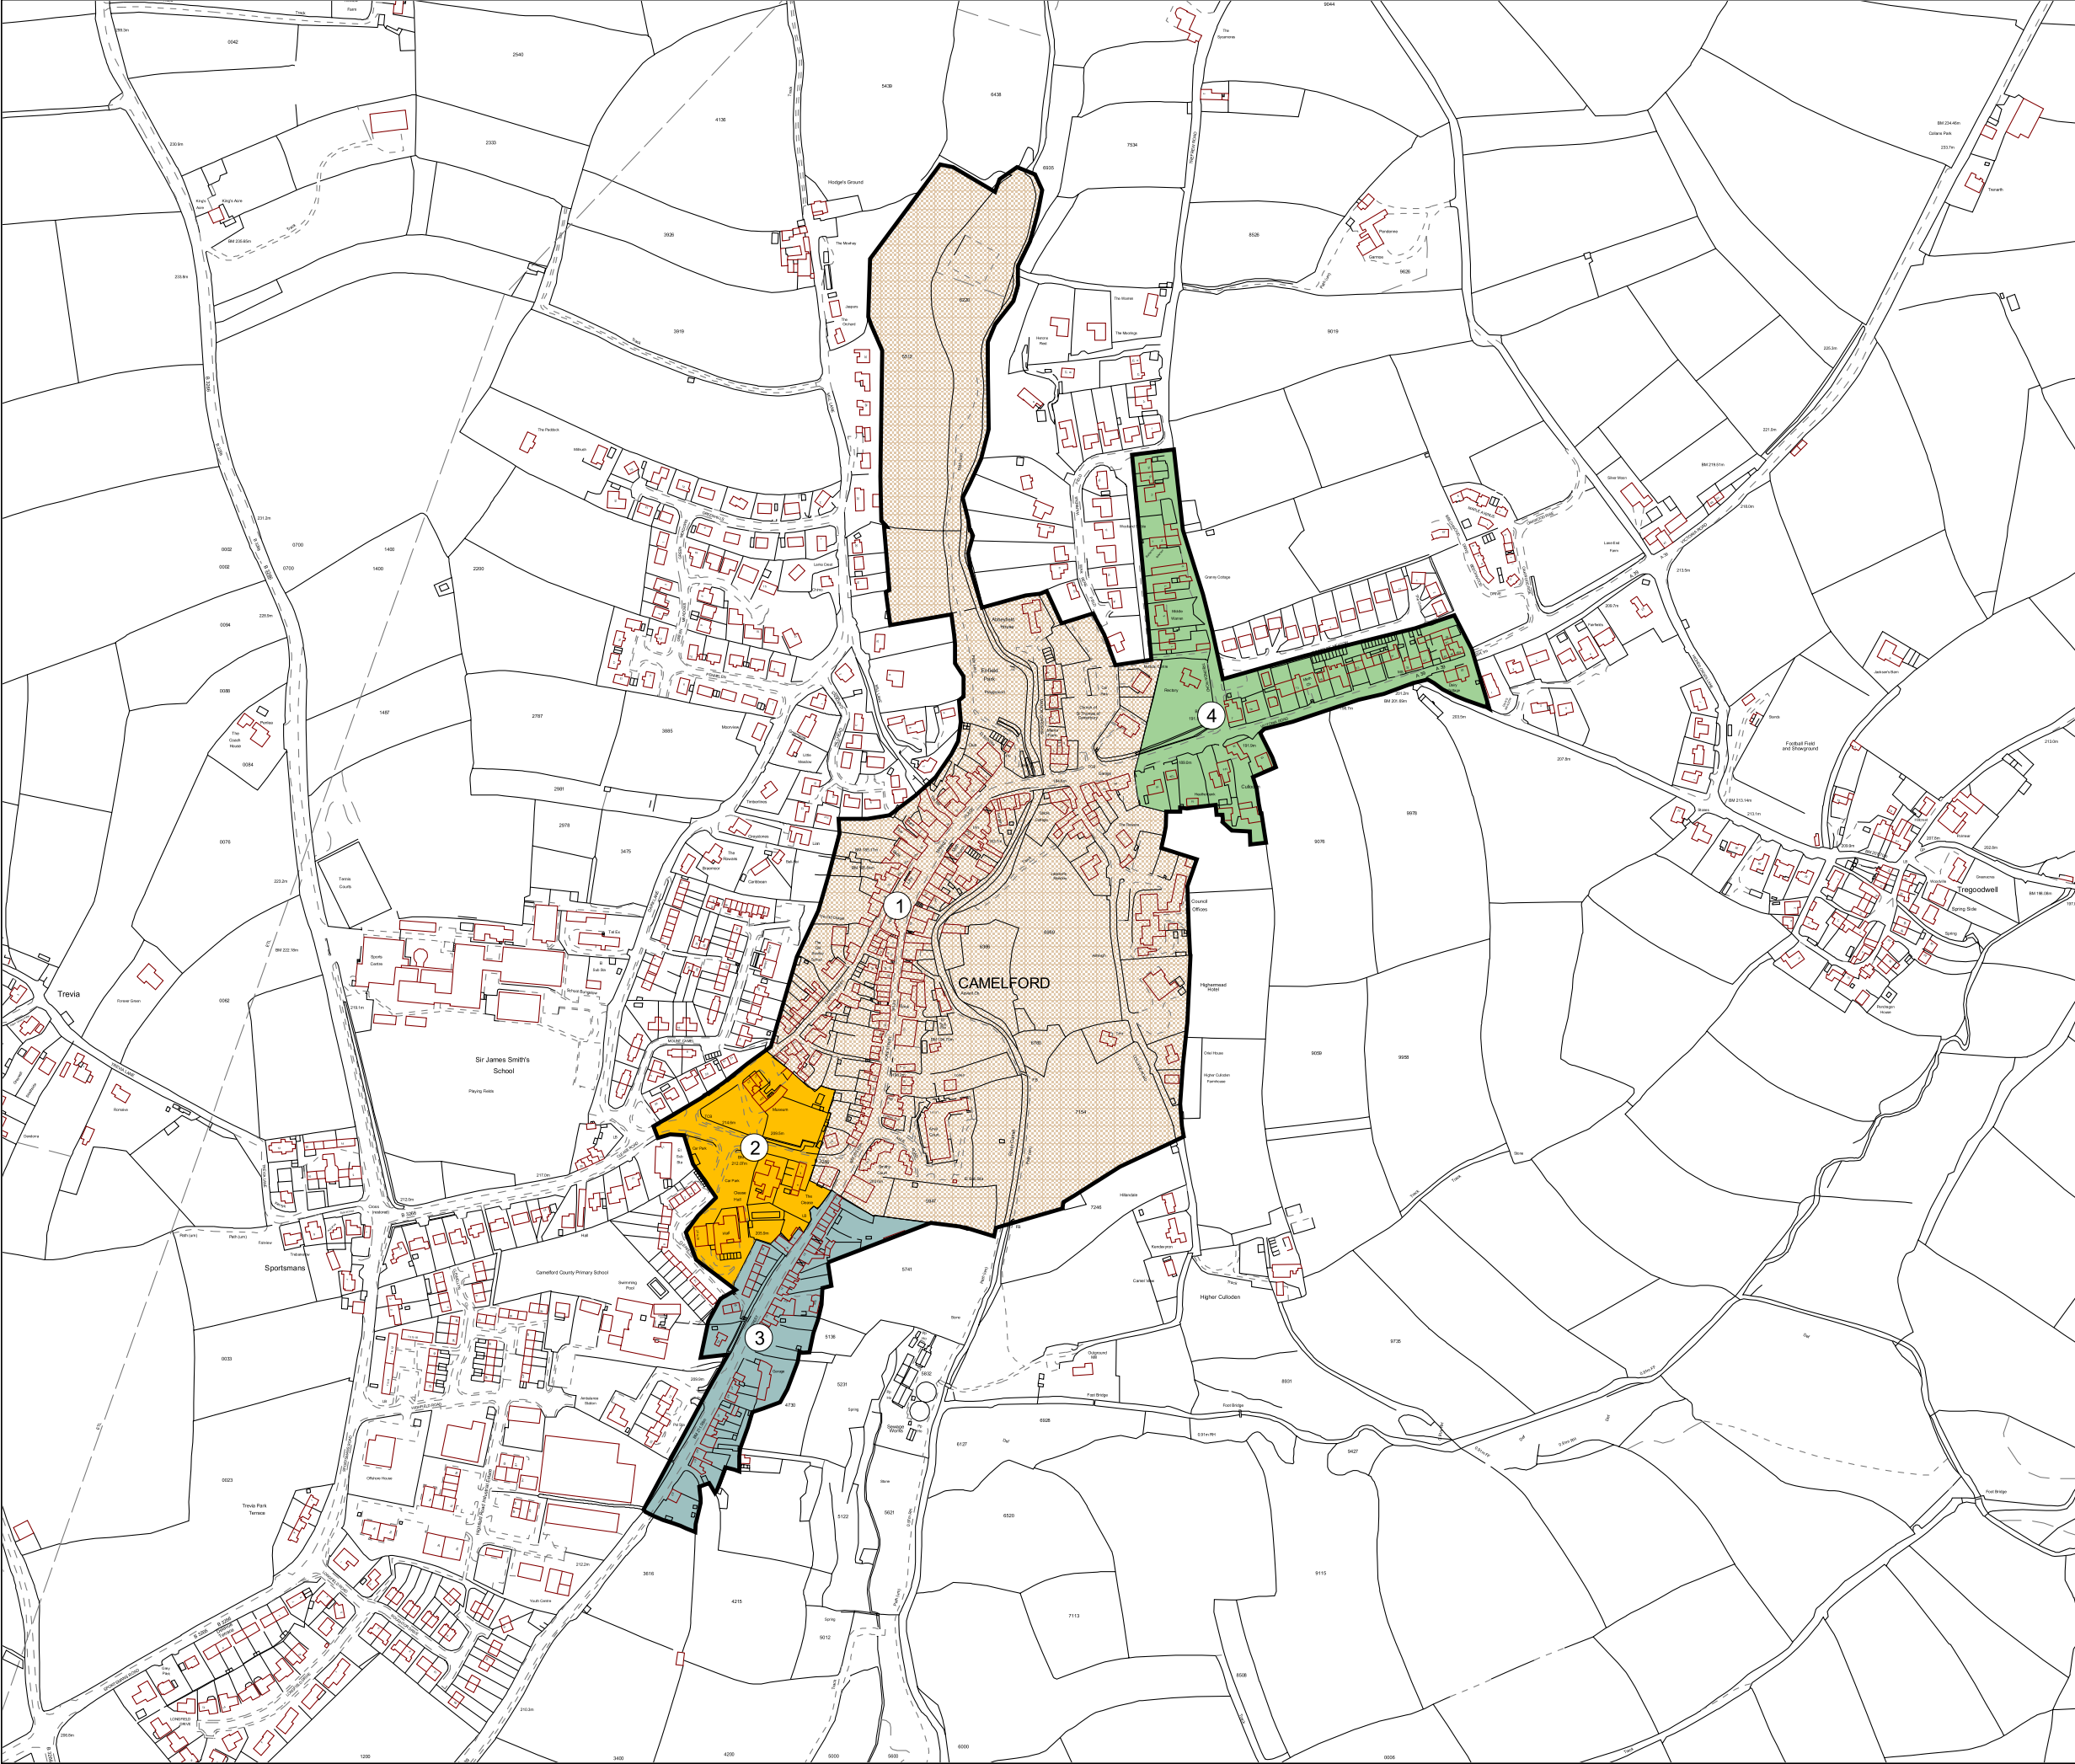

Figure 7.
Character areas

Key

Primary study area
(1907 urban extent)

1 Medieval Camelford
and the valley

2 Fairground

3 High Street

4 Victoria and
Trefrew Roads

metres

All material copyright © Crown Copyright.
CCC licence No 100019590.

Historic Environment Service
Environment and Heritage
Cornwall County Council
hes@cornwall.gov.uk