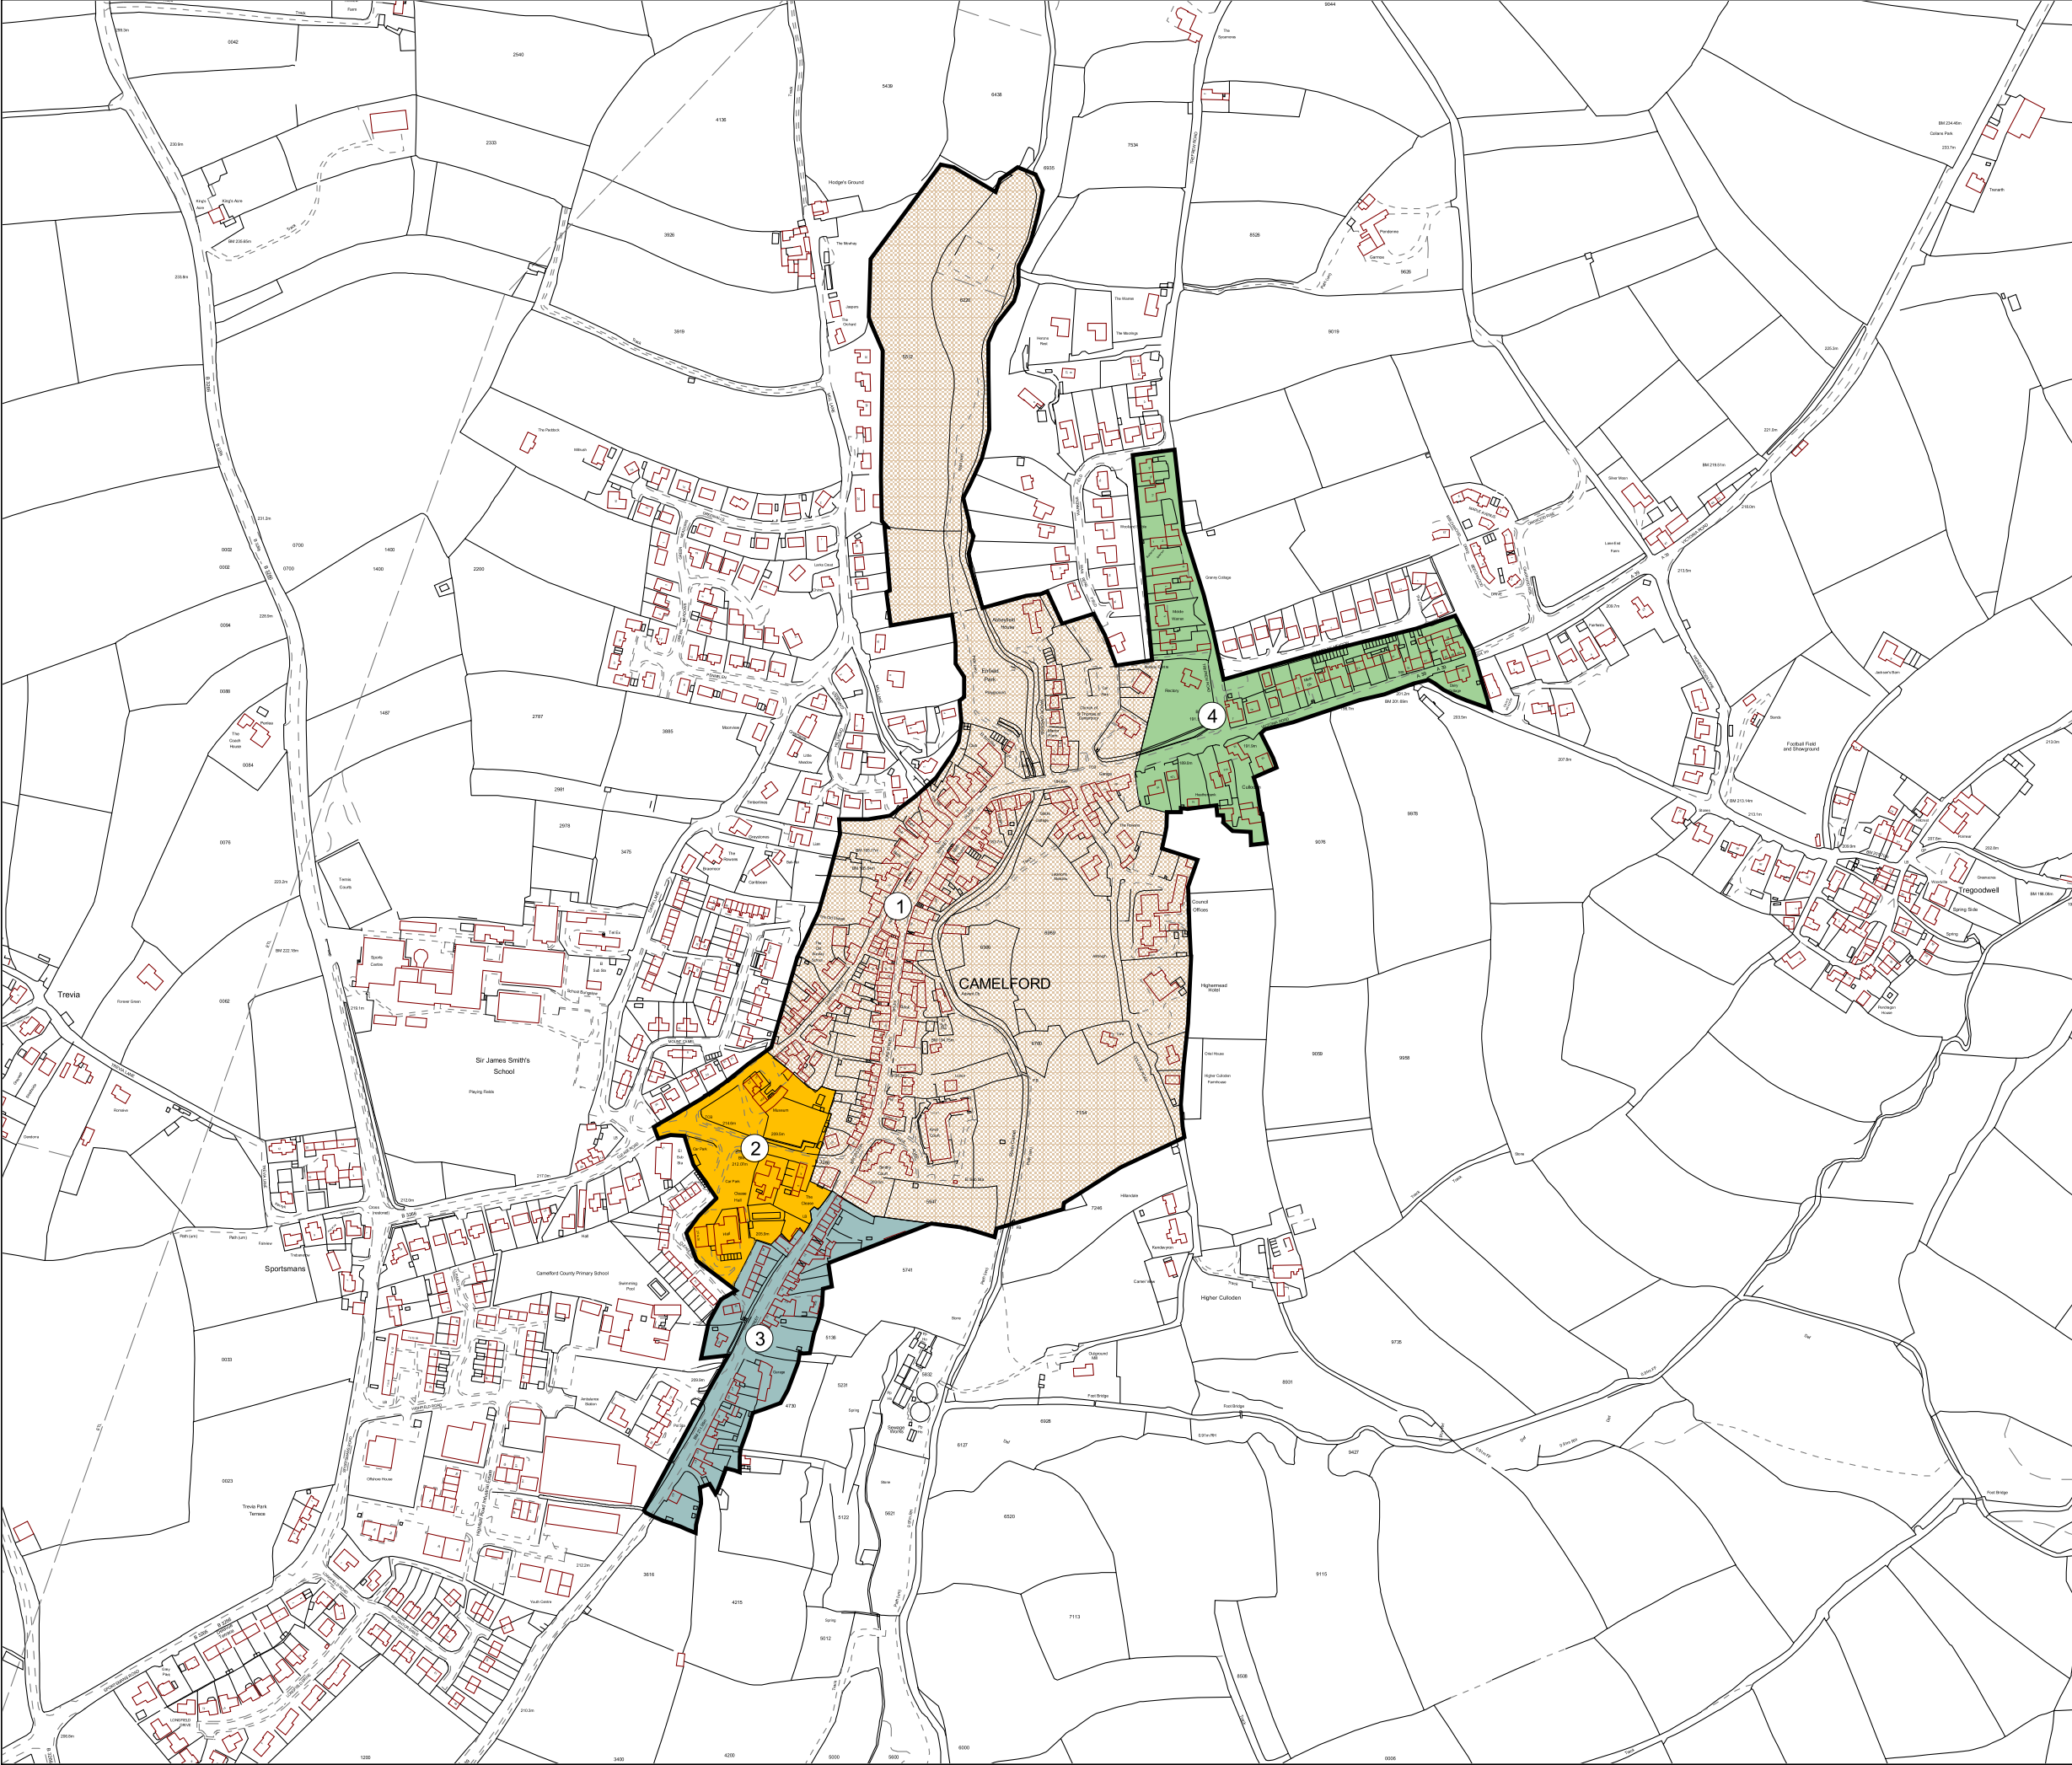

Figure 7.
Character areas

Key

 Primary study area
(1907 urban extent)

 1 Medieval Camelford
and the valley

 2 Fairground

 3 High Street

 4 Victoria and
Trefrew Roads

All material copyright © Crown Copyright.
CCC licence No 100019590.