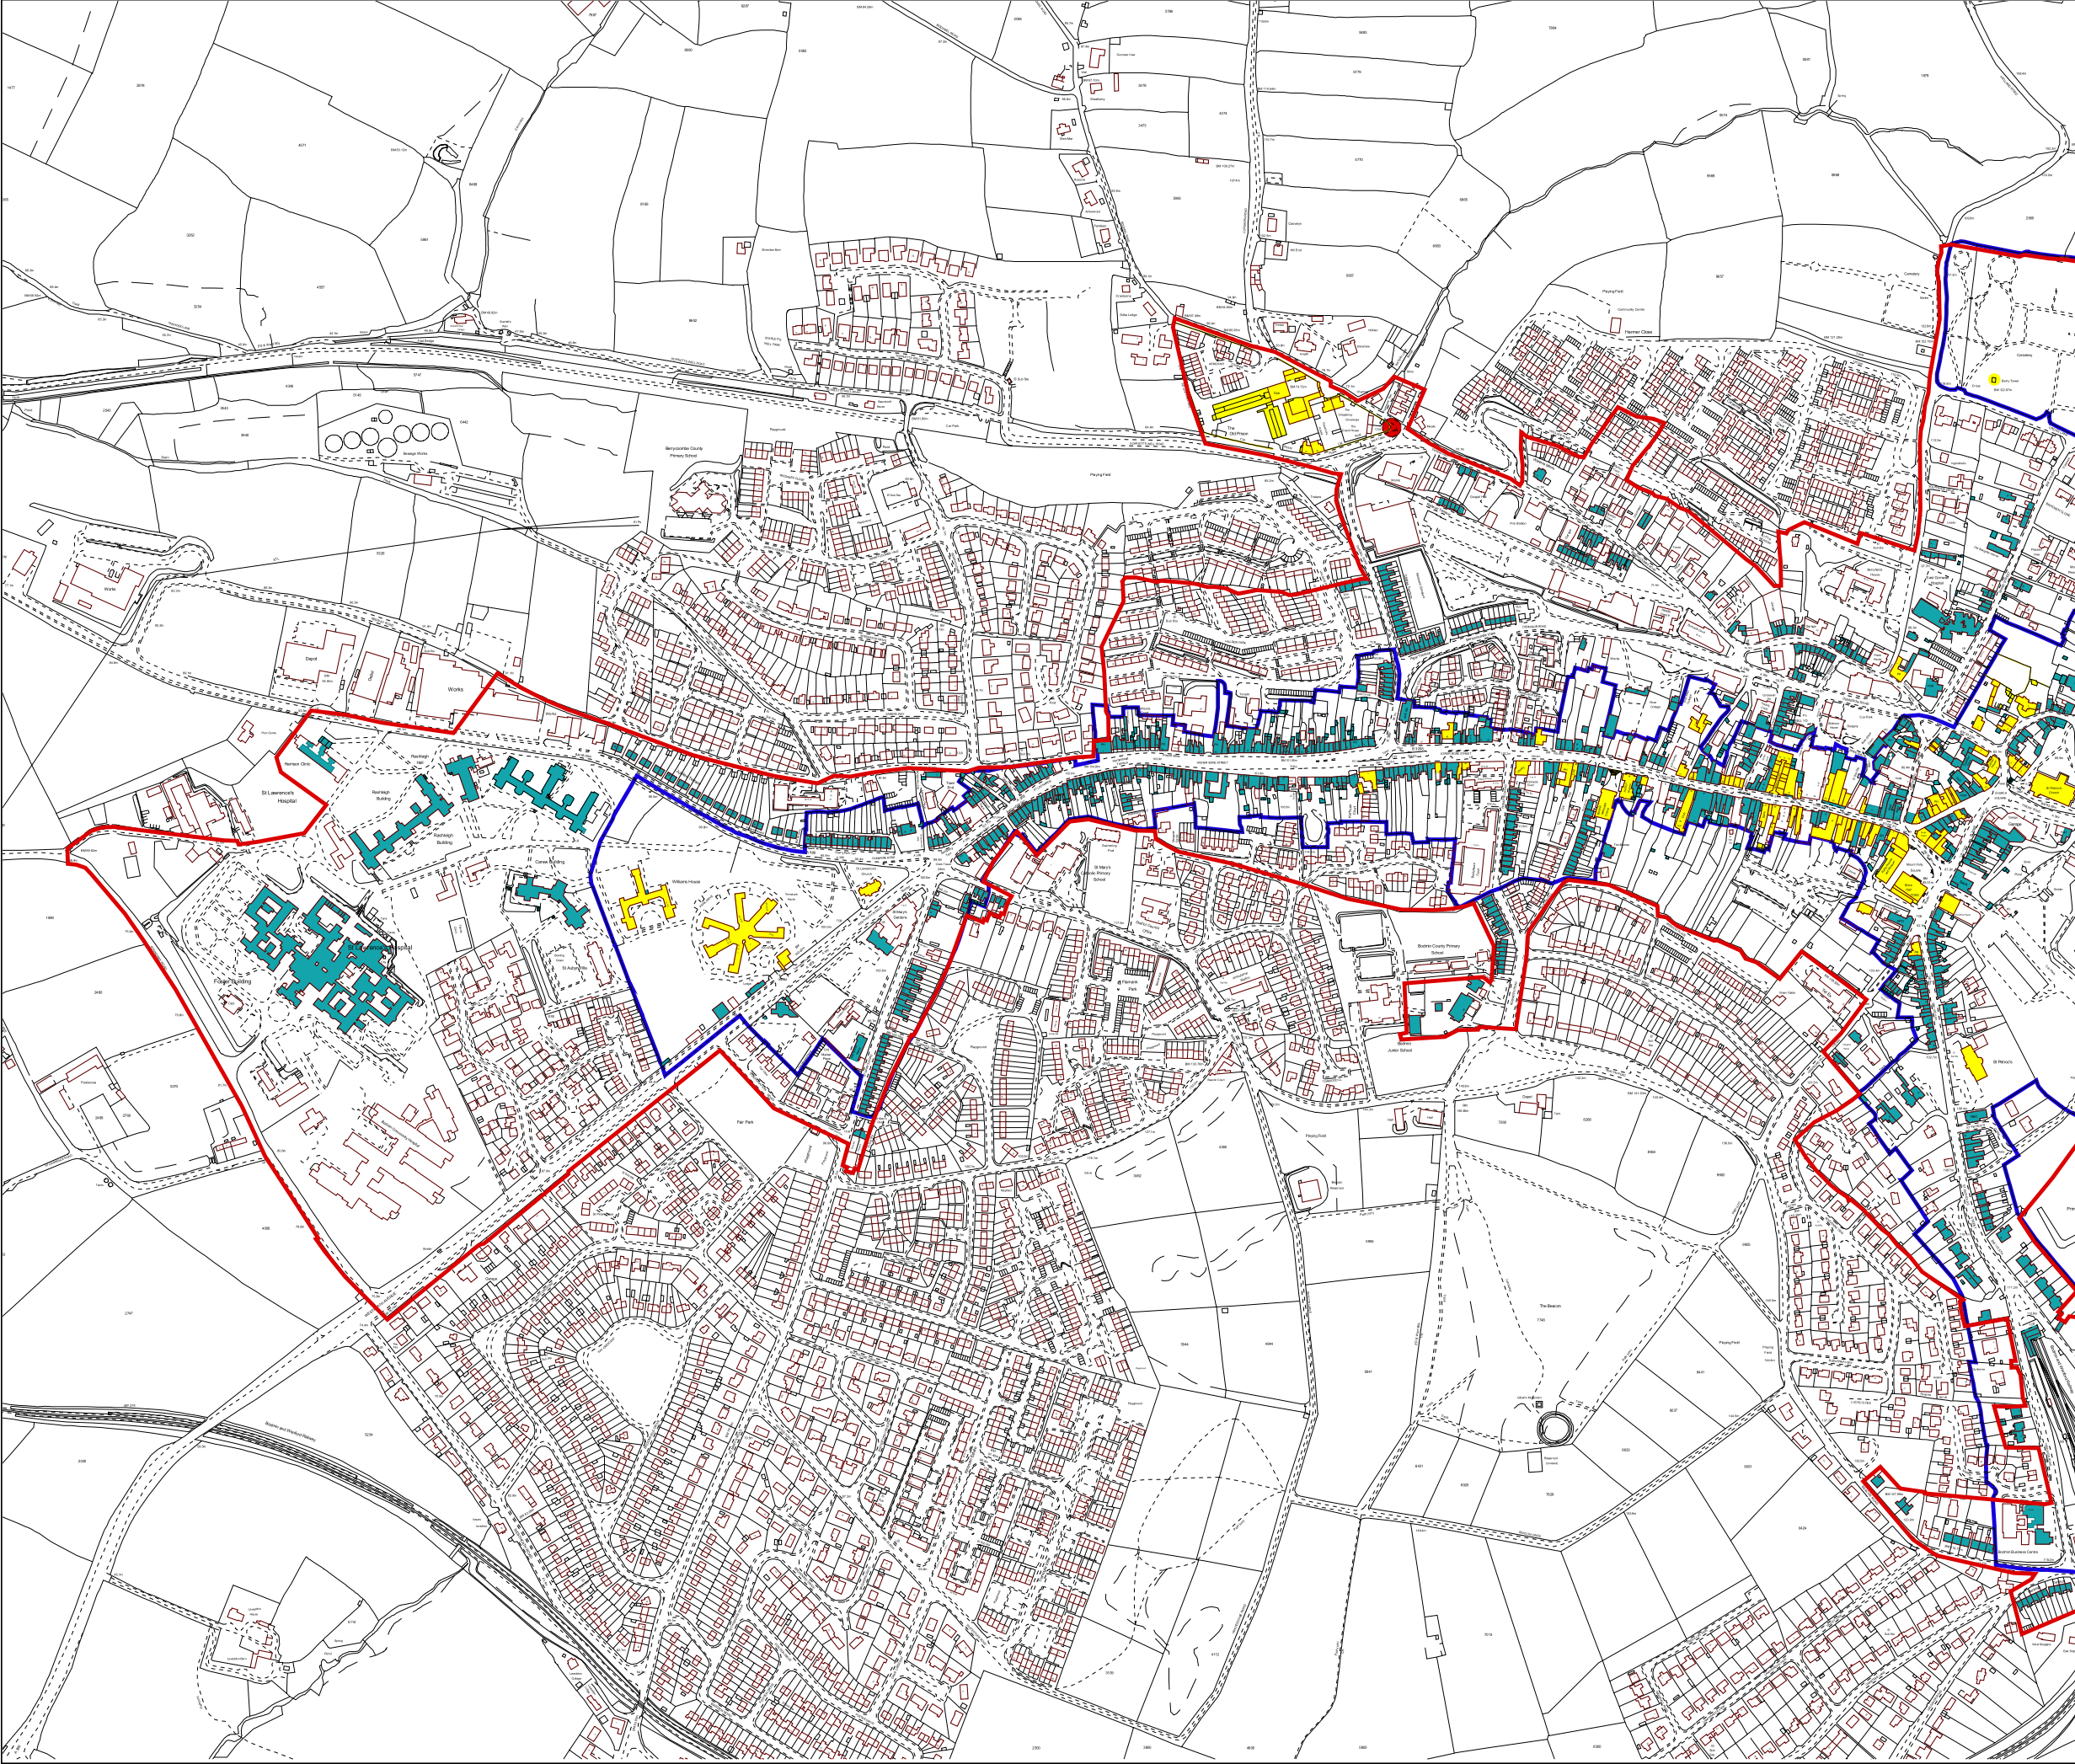

Figure 5a.
Surviving historic
buildings

- Key**
- Primary study area (1907 urban extent)
 - Conservation Area
 - Scheduled Monument
 - Listed Building
 - Other Significant Building

CCC licence No. 10019590. All material copyright (c) Cornwall County Council 2005.

Historic Environment Service
Environment & Heritage
Cornwall County Council
(01872) 323603
hes@cornwall.gov.uk