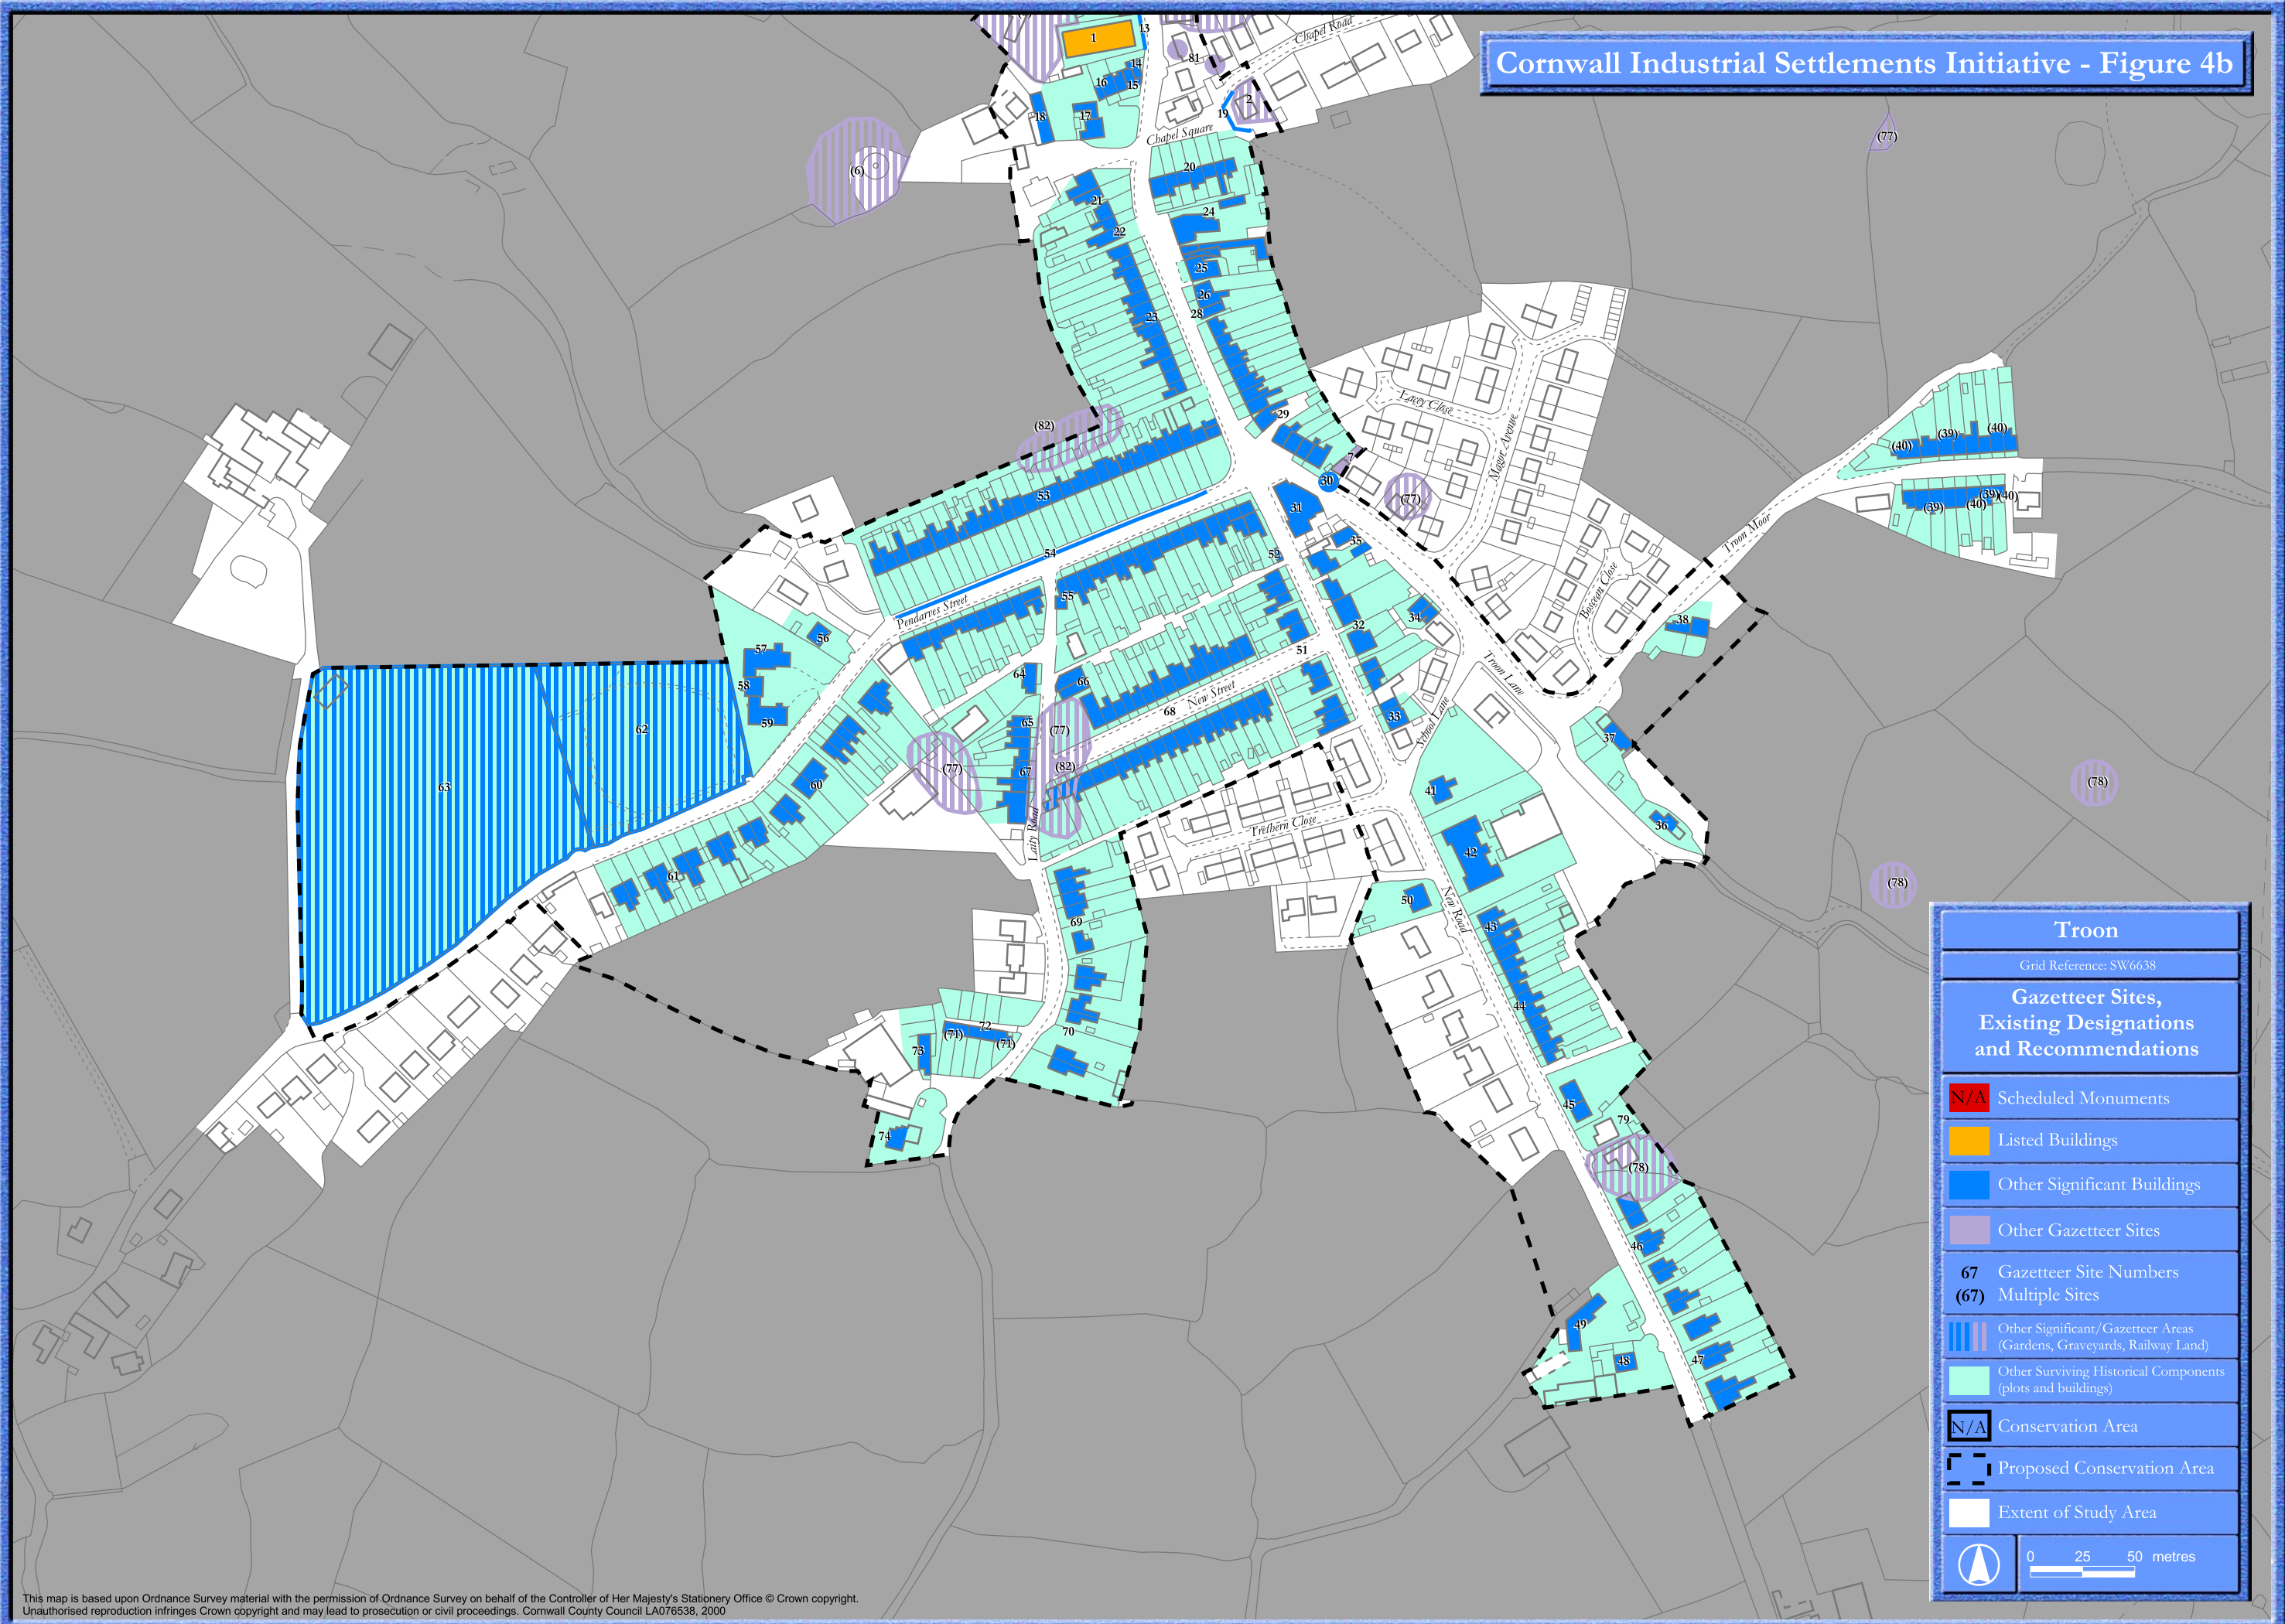

Cornwall Industrial Settlements Initiative - Figure 4b

Tron	
Grid Reference: SW6638	
Gazetteer Sites, Existing Designations and Recommendations	
	N/A Scheduled Monuments
	Listed Buildings
	Other Significant Buildings
	Other Gazetteer Sites
67	Gazetteer Site Numbers
(67)	Multiple Sites
	Other Significant/Gazetteer Areas (Gardens, Graveyards, Railway Land)
	Other Surviving Historical Components (plots and buildings)
	N/A Conservation Area
	Proposed Conservation Area
	Extent of Study Area
	0 25 50 metres

This map is based upon Ordnance Survey material with the permission of Ordnance Survey on behalf of the Controller of Her Majesty's Stationery Office © Crown copyright. Unauthorised reproduction infringes Crown copyright and may lead to prosecution or civil proceedings. Cornwall County Council LA076538, 2000