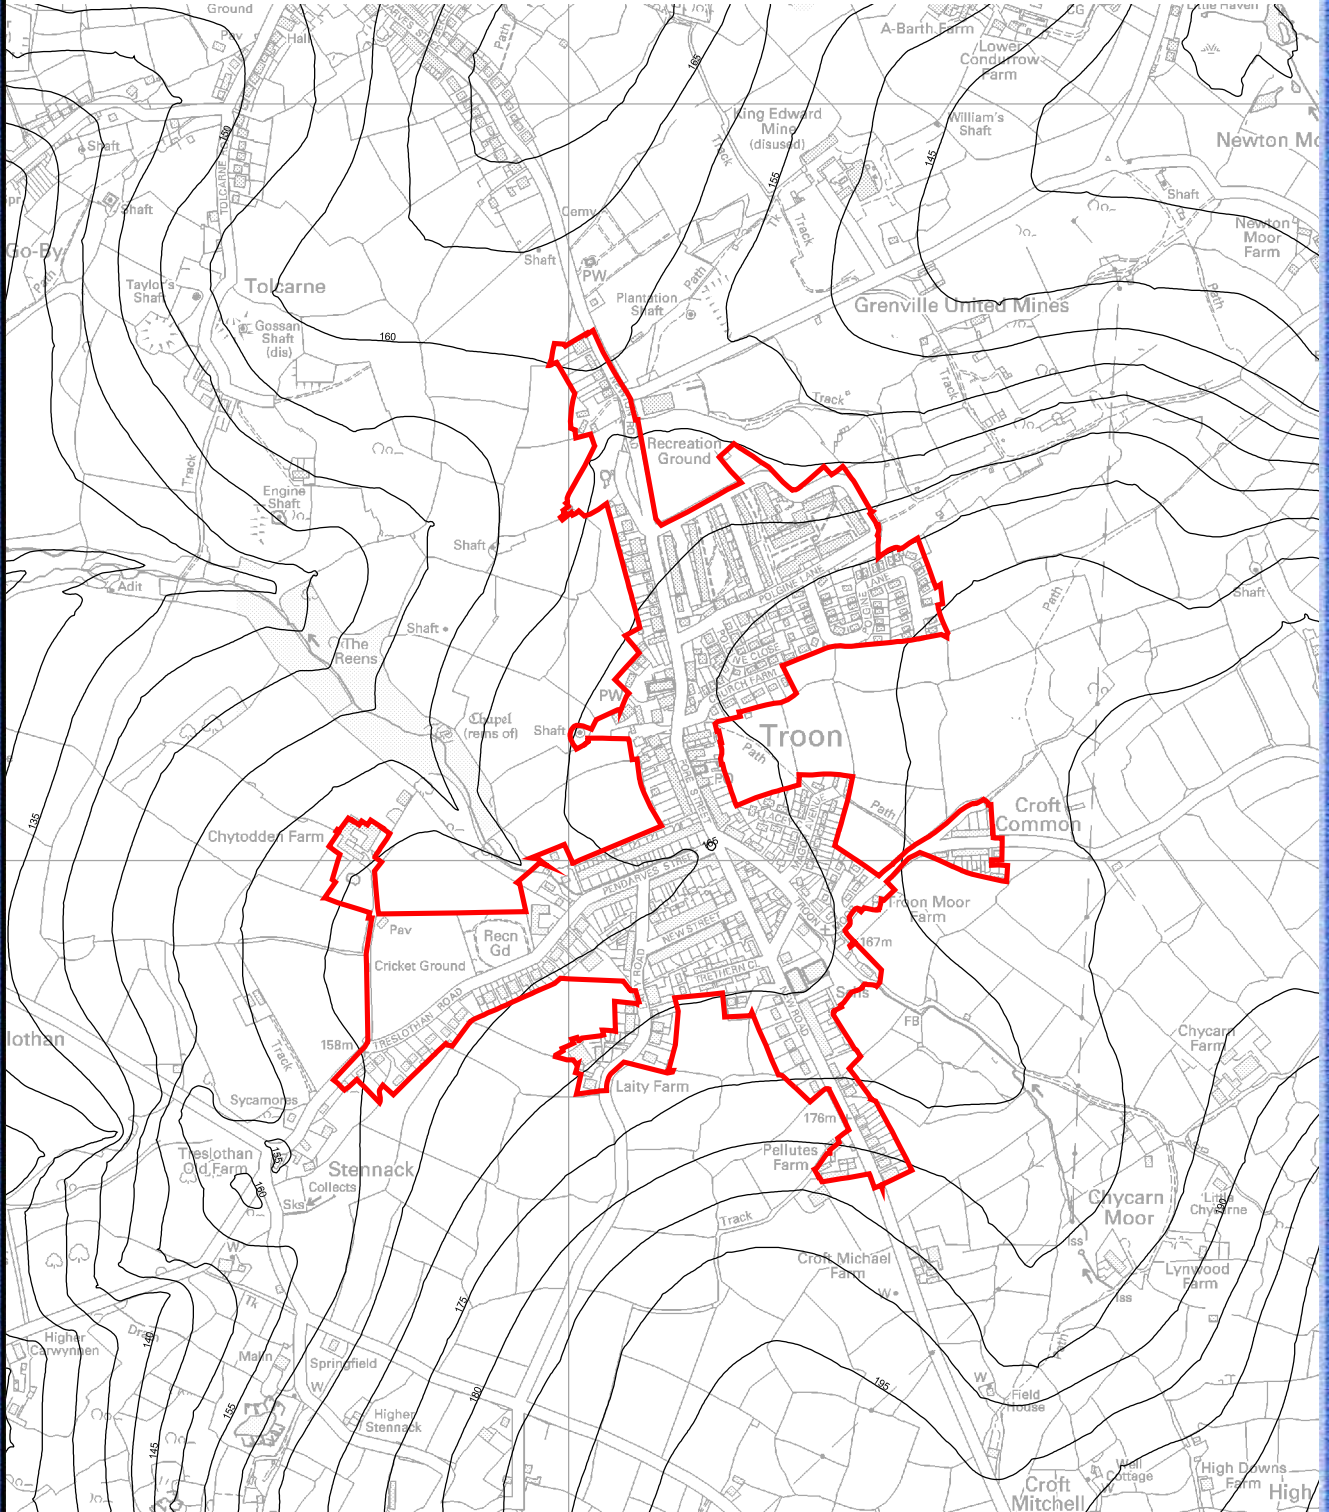

Cornwall Industrial Settlements Initiative - Figure 1

Tron
Grid Reference: SW6638

Location Plan

 Study Area

 1:50 000 OS Contour

 0 100 200 metres

This map is based upon Ordnance Survey material with the permission of Ordnance Survey on behalf of the Controller of Her Majesty's Stationery Office © Crown copyright. Unauthorised reproduction infringes Crown copyright and may lead to prosecution or civil proceedings. Cornwall County Council LA076538, 2000