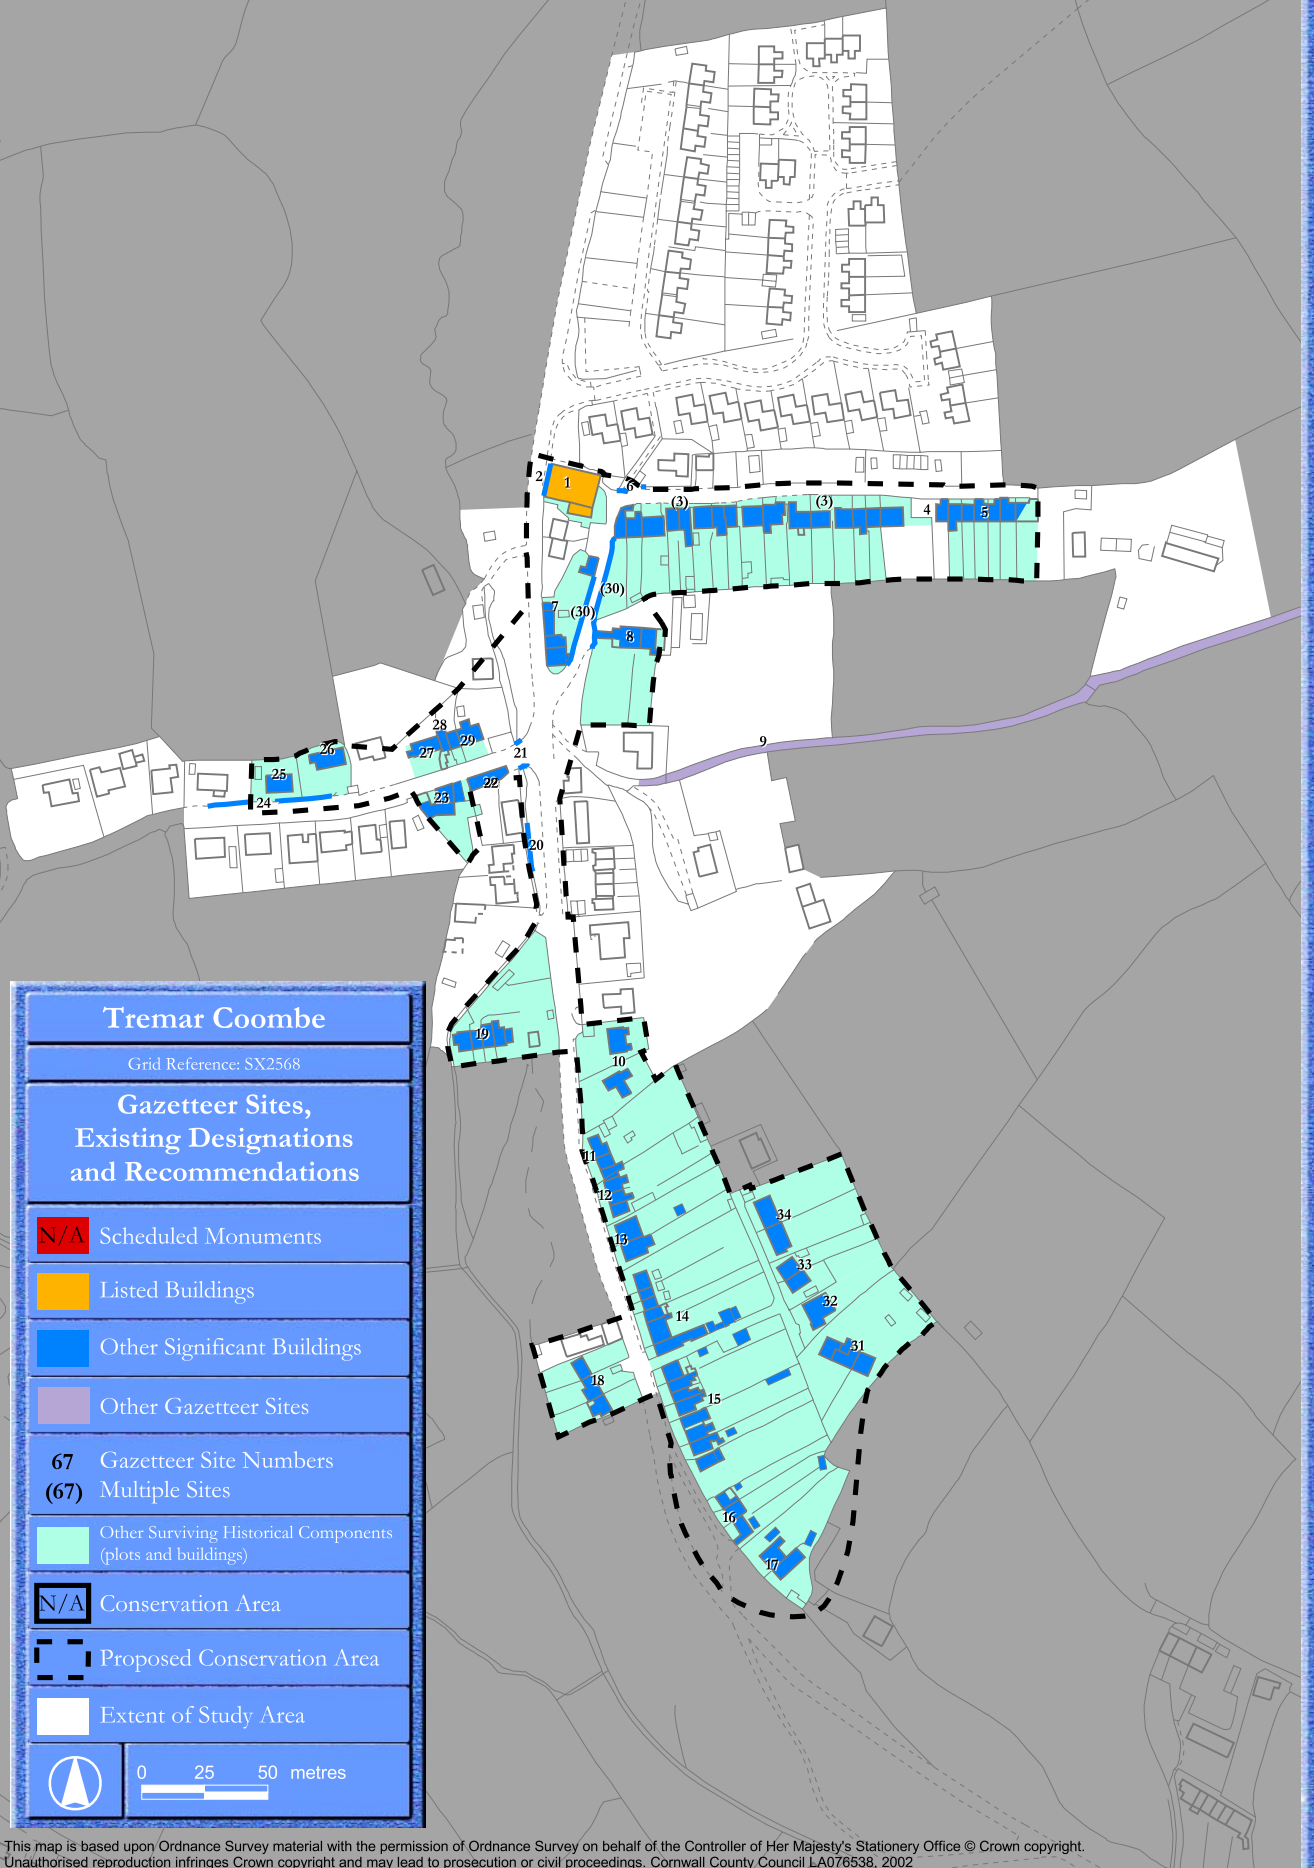

# Cornwall Industrial Settlements Initiative - Figure 4

Tremar Coombe	
Grid Reference: SX2568	
Gazetteer Sites, Existing Designations and Recommendations	
	N/A Scheduled Monuments
	Listed Buildings
	Other Significant Buildings
	Other Gazetteer Sites
	67 Gazetteer Site Numbers
	(67) Multiple Sites
	Other Surviving Historical Components (plots and buildings)
	N/A Conservation Area
	Proposed Conservation Area
	Extent of Study Area
	0 25 50 metres

This map is based upon Ordnance Survey material with the permission of Ordnance Survey on behalf of the Controller of Her Majesty's Stationery Office © Crown copyright. Unauthorised reproduction infringes Crown copyright and may lead to prosecution or civil proceedings. Cornwall County Council LA076538, 2002