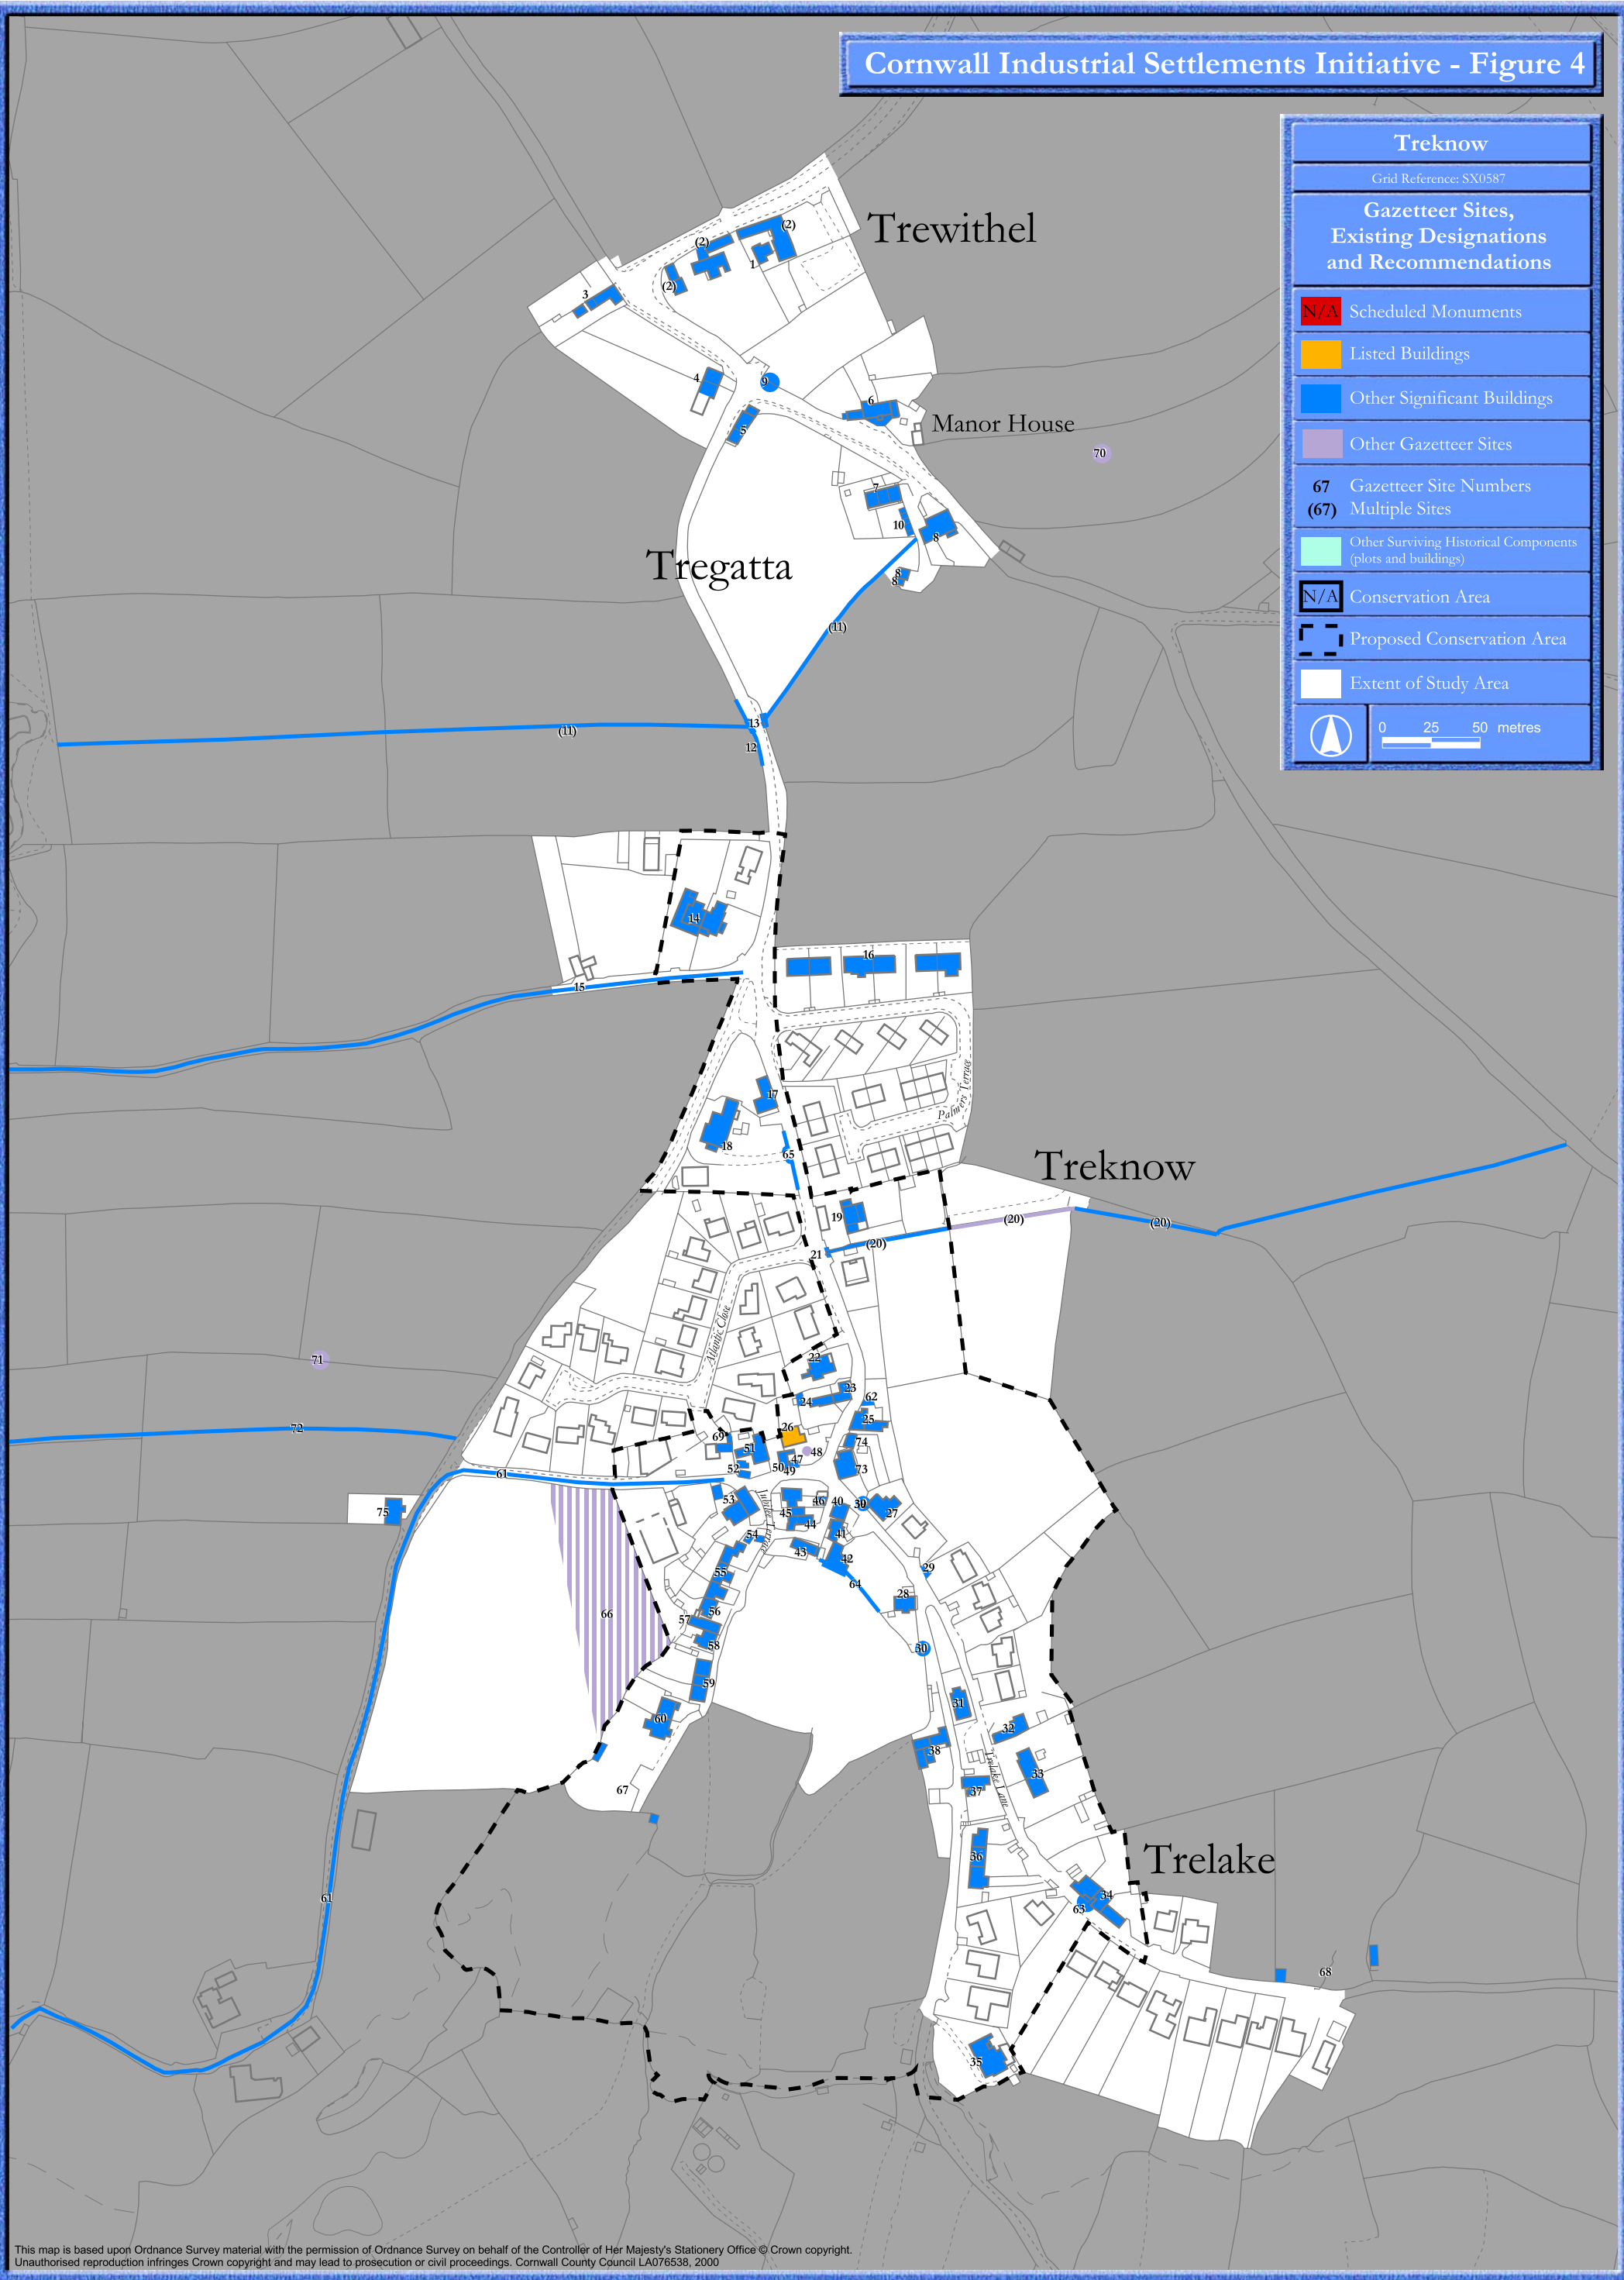

Cornwall Industrial Settlements Initiative - Figure 4

Treknow	
Grid Reference: SX0587	
Gazetteer Sites, Existing Designations and Recommendations	
	Scheduled Monuments
	Listed Buildings
	Other Significant Buildings
	Other Gazetteer Sites
67	Gazetteer Site Numbers
(67)	Multiple Sites
	Other Surviving Historical Components (plots and buildings)
	Conservation Area
	Proposed Conservation Area
	Extent of Study Area
	0 25 50 metres

This map is based upon Ordnance Survey material with the permission of Ordnance Survey on behalf of the Controller of Her Majesty's Stationery Office © Crown copyright. Unauthorised reproduction infringes Crown copyright and may lead to prosecution or civil proceedings. Cornwall County Council LA076538, 2000