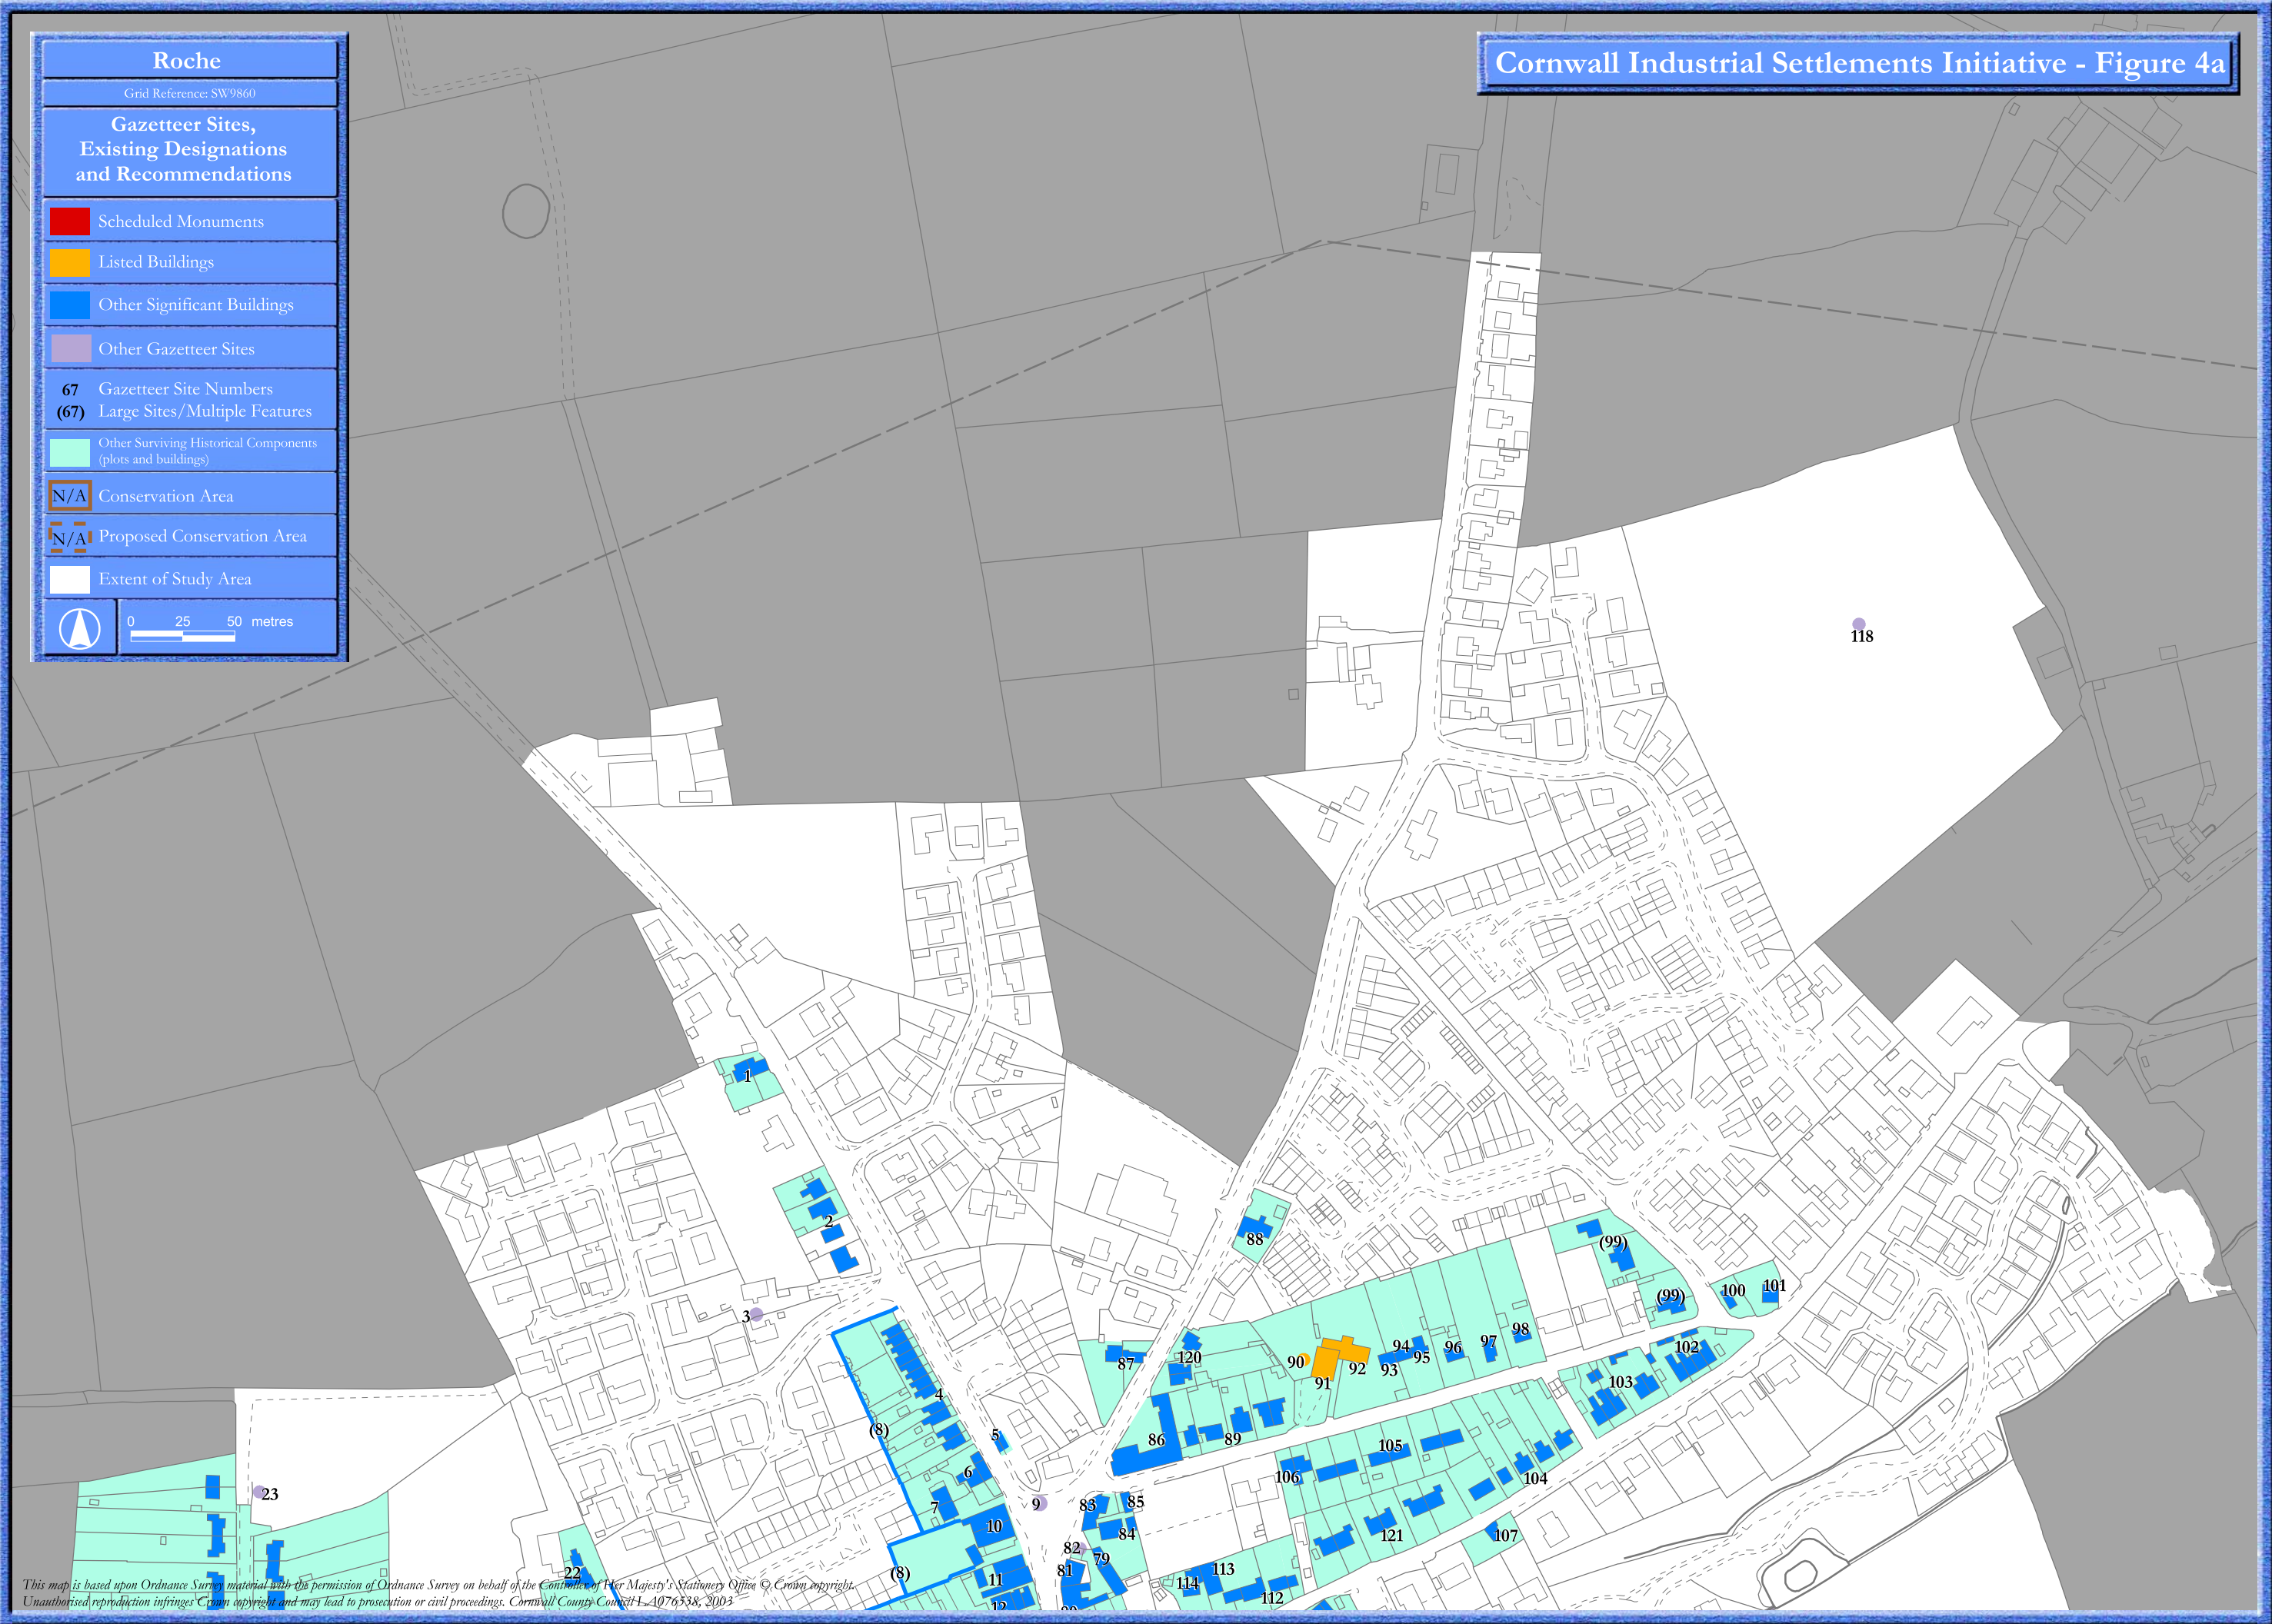

Roche

Grid Reference: SW9860

Gazetteer Sites, Existing Designations and Recommendations

- Scheduled Monuments
- Listed Buildings
- Other Significant Buildings
- Other Gazetteer Sites
- 67** Gazetteer Site Numbers
- (67)** Large Sites/Multiple Features
- Other Surviving Historical Components
(plots and buildings)
- N/A Conservation Area
- N/A Proposed Conservation Area
- Extent of Study Area

Cornwall Industrial Settlements Initiative - Figure 4a

This map is based upon Ordnance Survey material with the permission of Ordnance Survey on behalf of the Controller of Her Majesty's Stationery Office © Crown copyright. Unauthorised reproduction infringes Crown copyright and may lead to prosecution or civil proceedings. Cornwall County Council LA076338, 2003