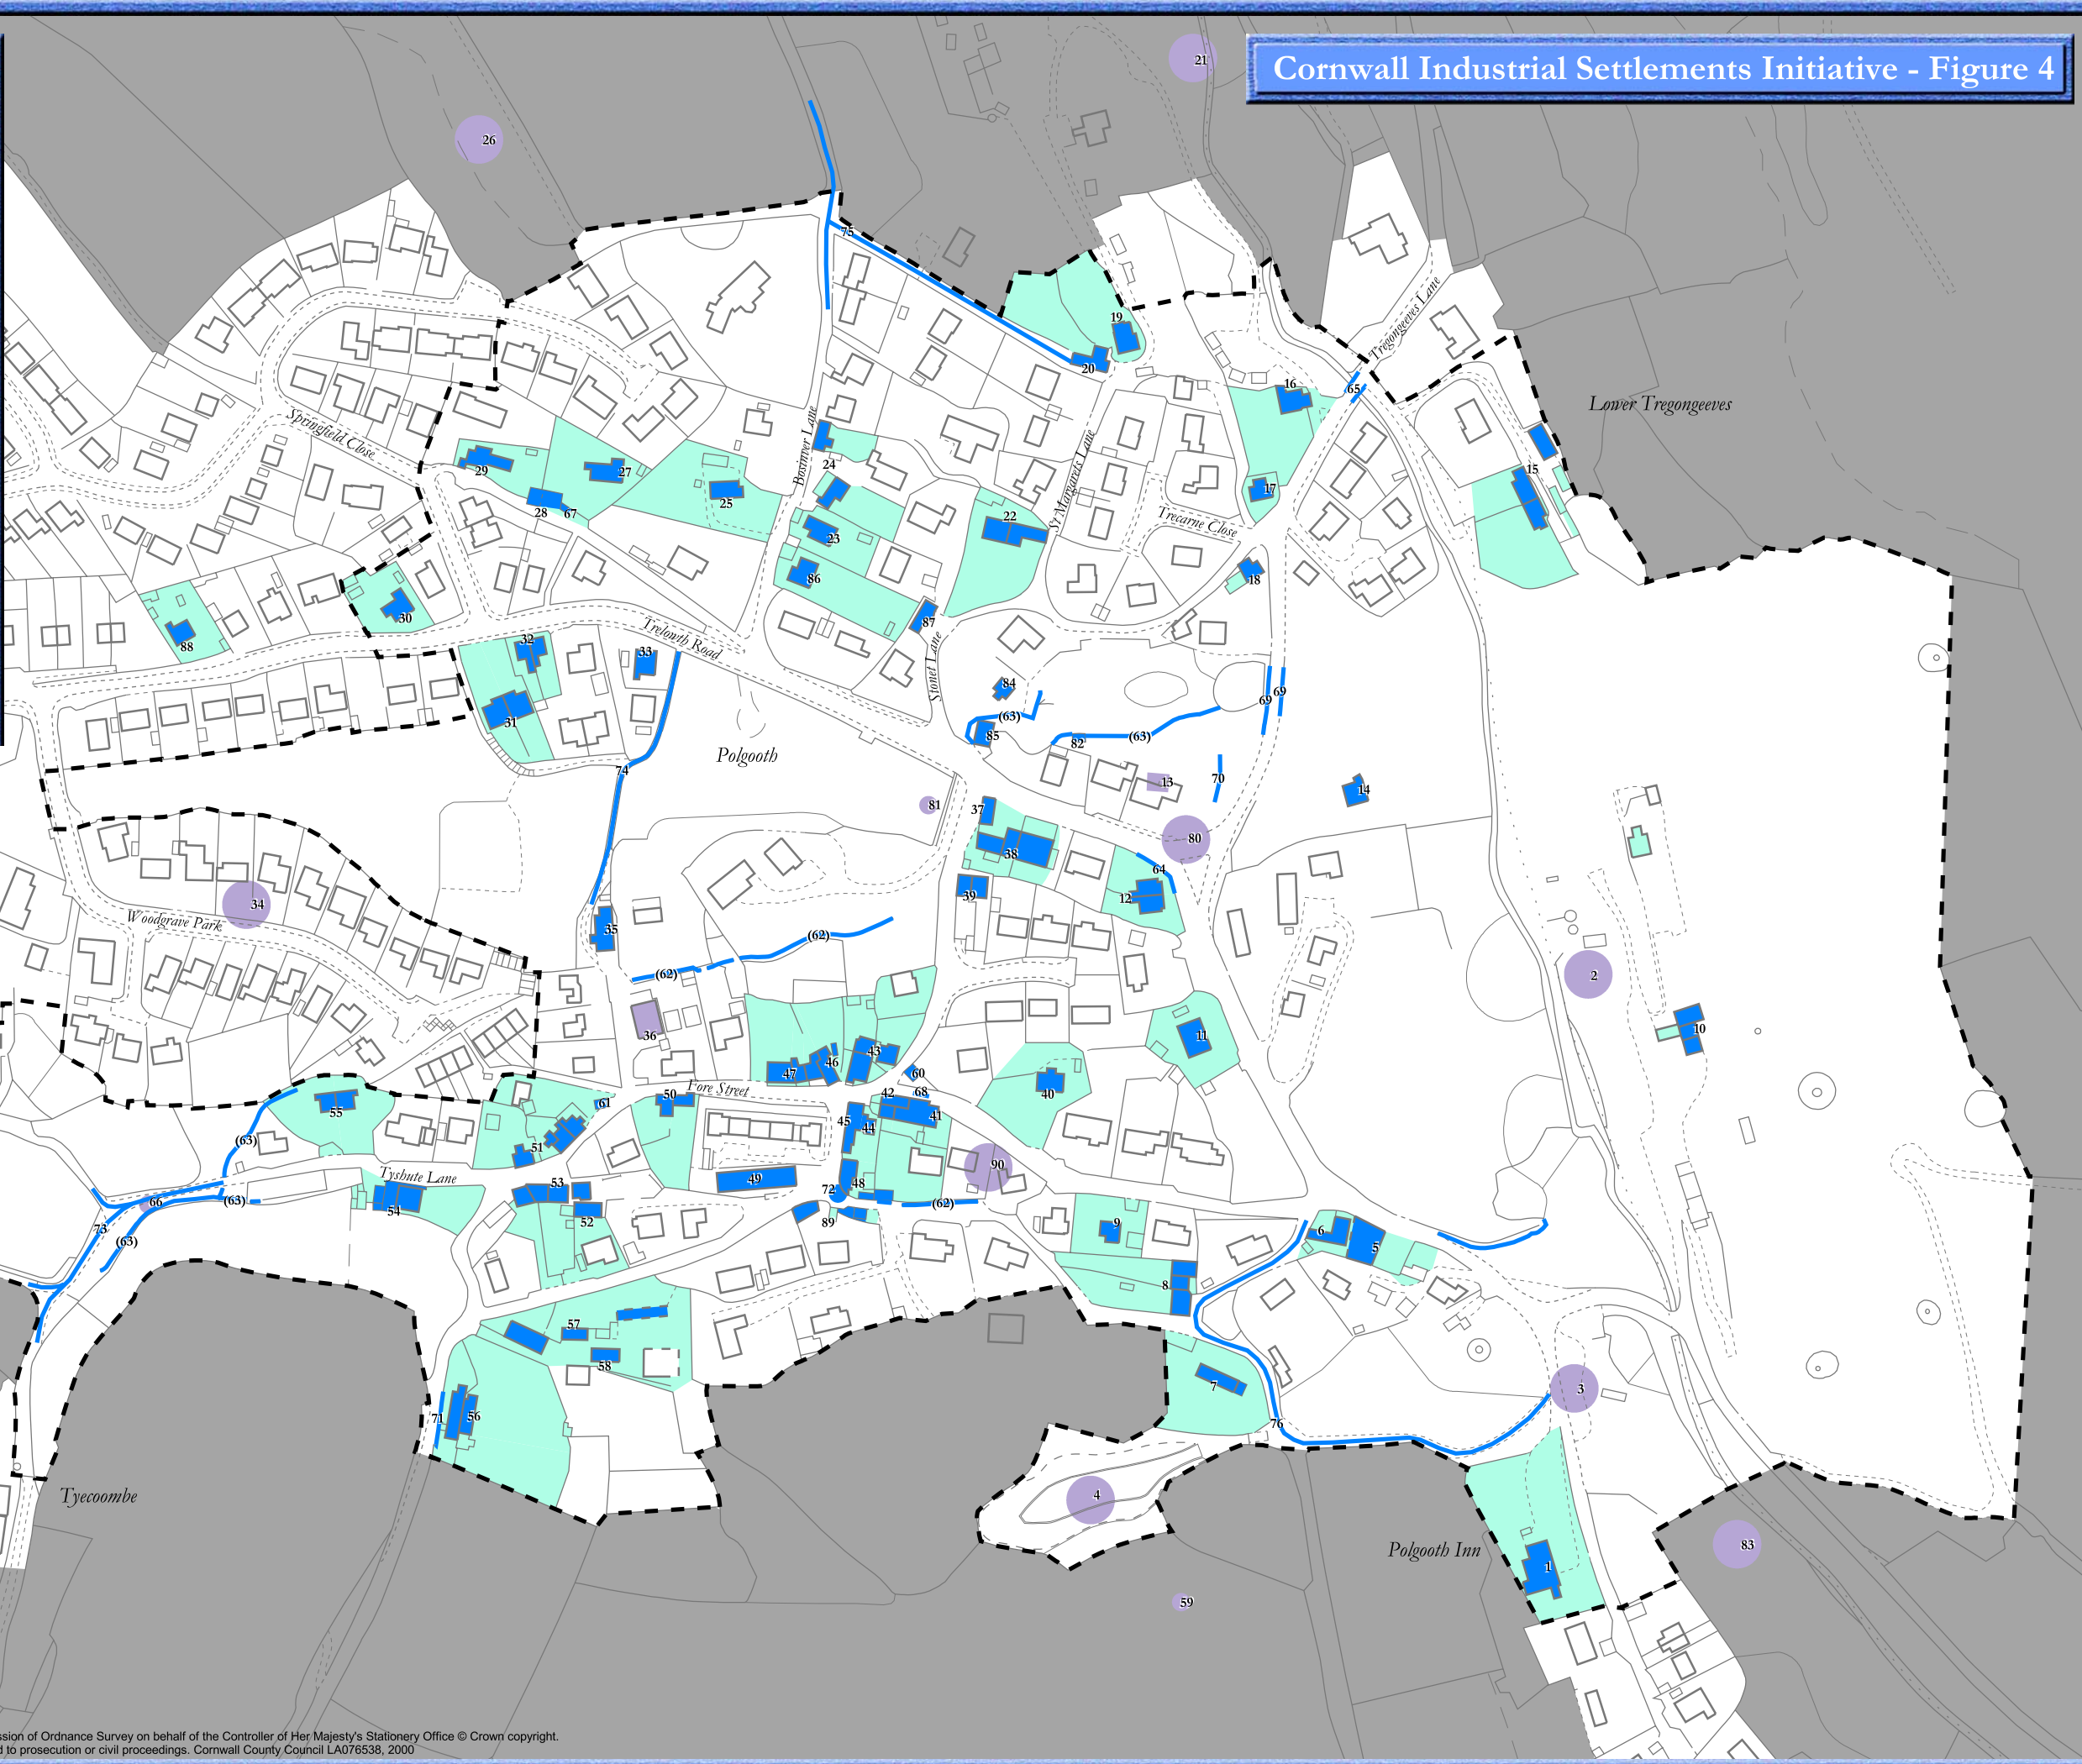

Polgooth
Grid Reference: SW9950

Gazetteer Sites, Existing Designations and Recommendations

- N/A Scheduled Monuments
- N/A Listed Buildings
- Other Significant Buildings
- Other Gazetteer Sites
- 67 Gazetteer Site Numbers
- (67) Multiple Sites
- Other Surviving Historical Components (plots and buildings)
- N/A Conservation Area
- Proposed Conservation Area
- Extent of Study Area

0 25 50 metres

This map is based upon Ordnance Survey material with the permission of Ordnance Survey on behalf of the Controller of Her Majesty's Stationery Office © Crown copyright. Unauthorised reproduction infringes Crown copyright and may lead to prosecution or civil proceedings. Cornwall County Council LA076538, 2000