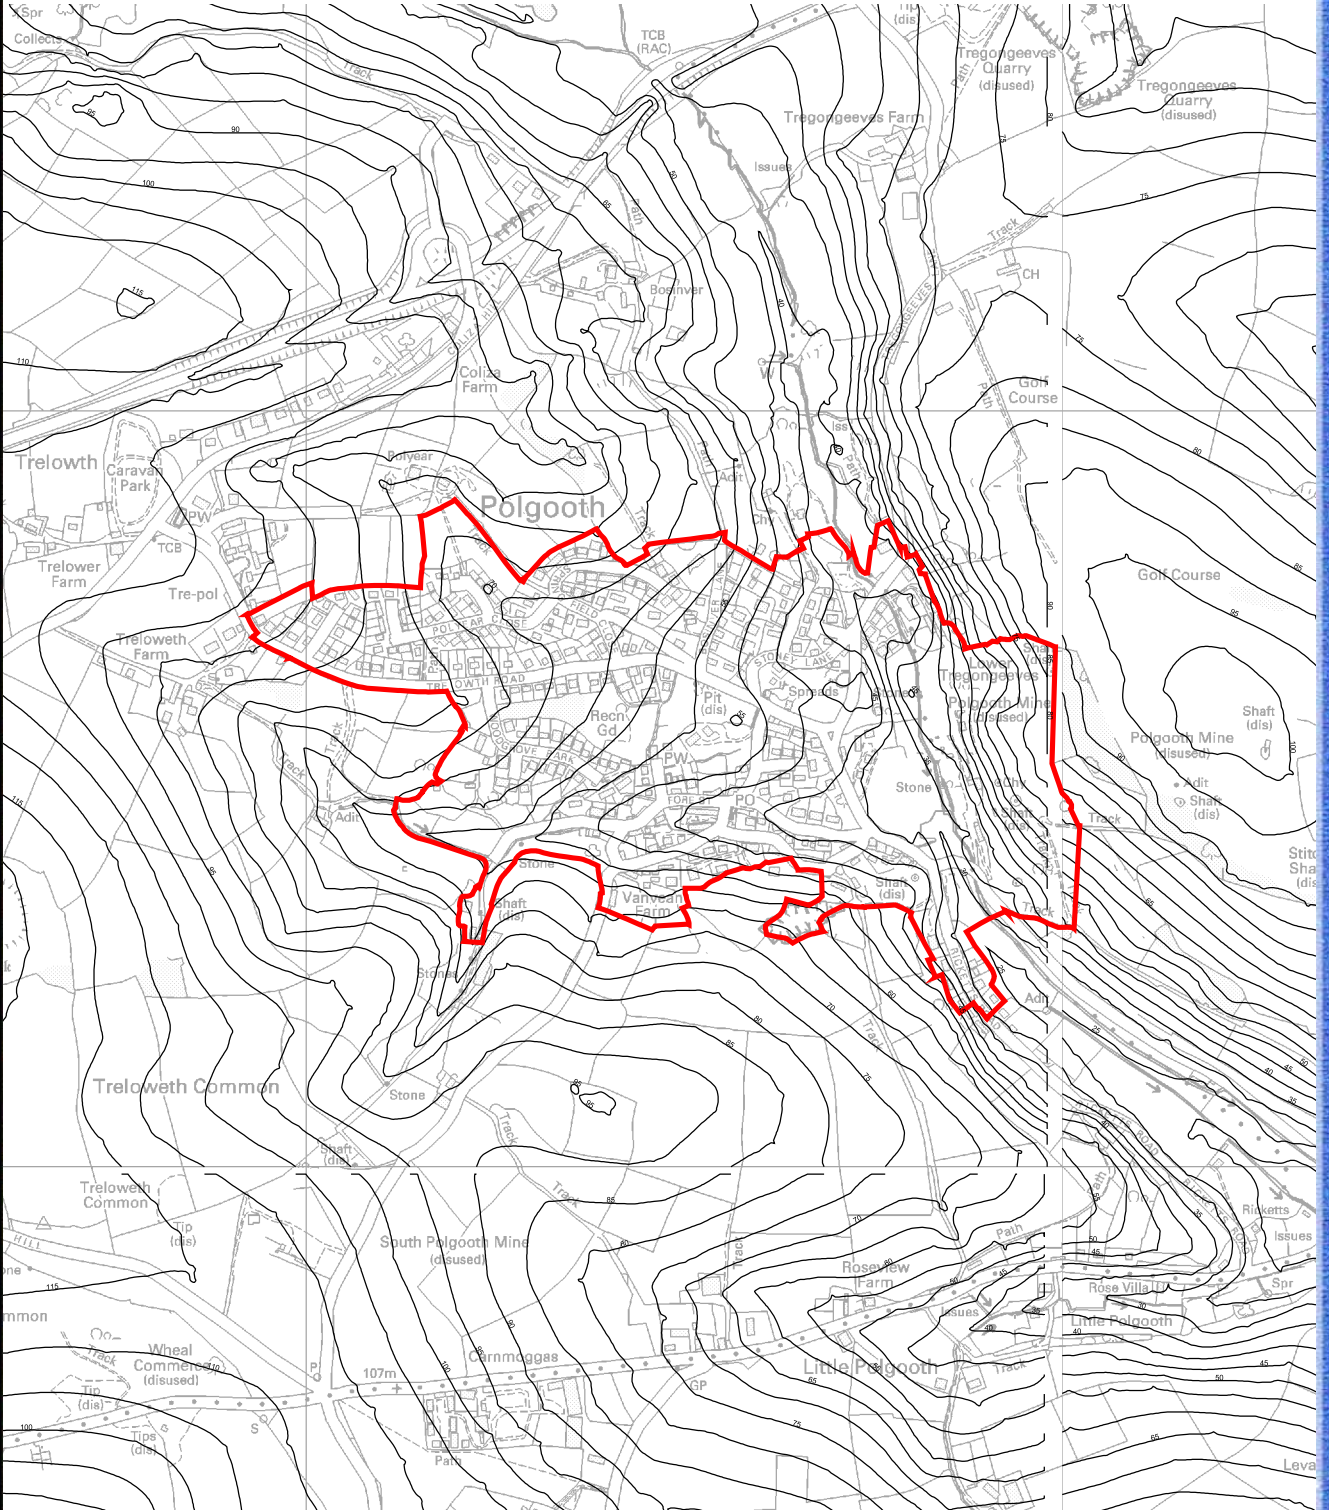

Cornwall Industrial Settlements Initiative - Figure 1

Polgooth
Grid Reference: SW9950

Location Plan

 Study Area

 1:50 000 OS Contour

  0 100 200 metres

This map is based upon Ordnance Survey material with the permission of Ordnance Survey on behalf of the Controller of Her Majesty's Stationery Office © Crown copyright. Unauthorised reproduction infringes Crown copyright and may lead to prosecution or civil proceedings. Cornwall County Council LA076538, 2000