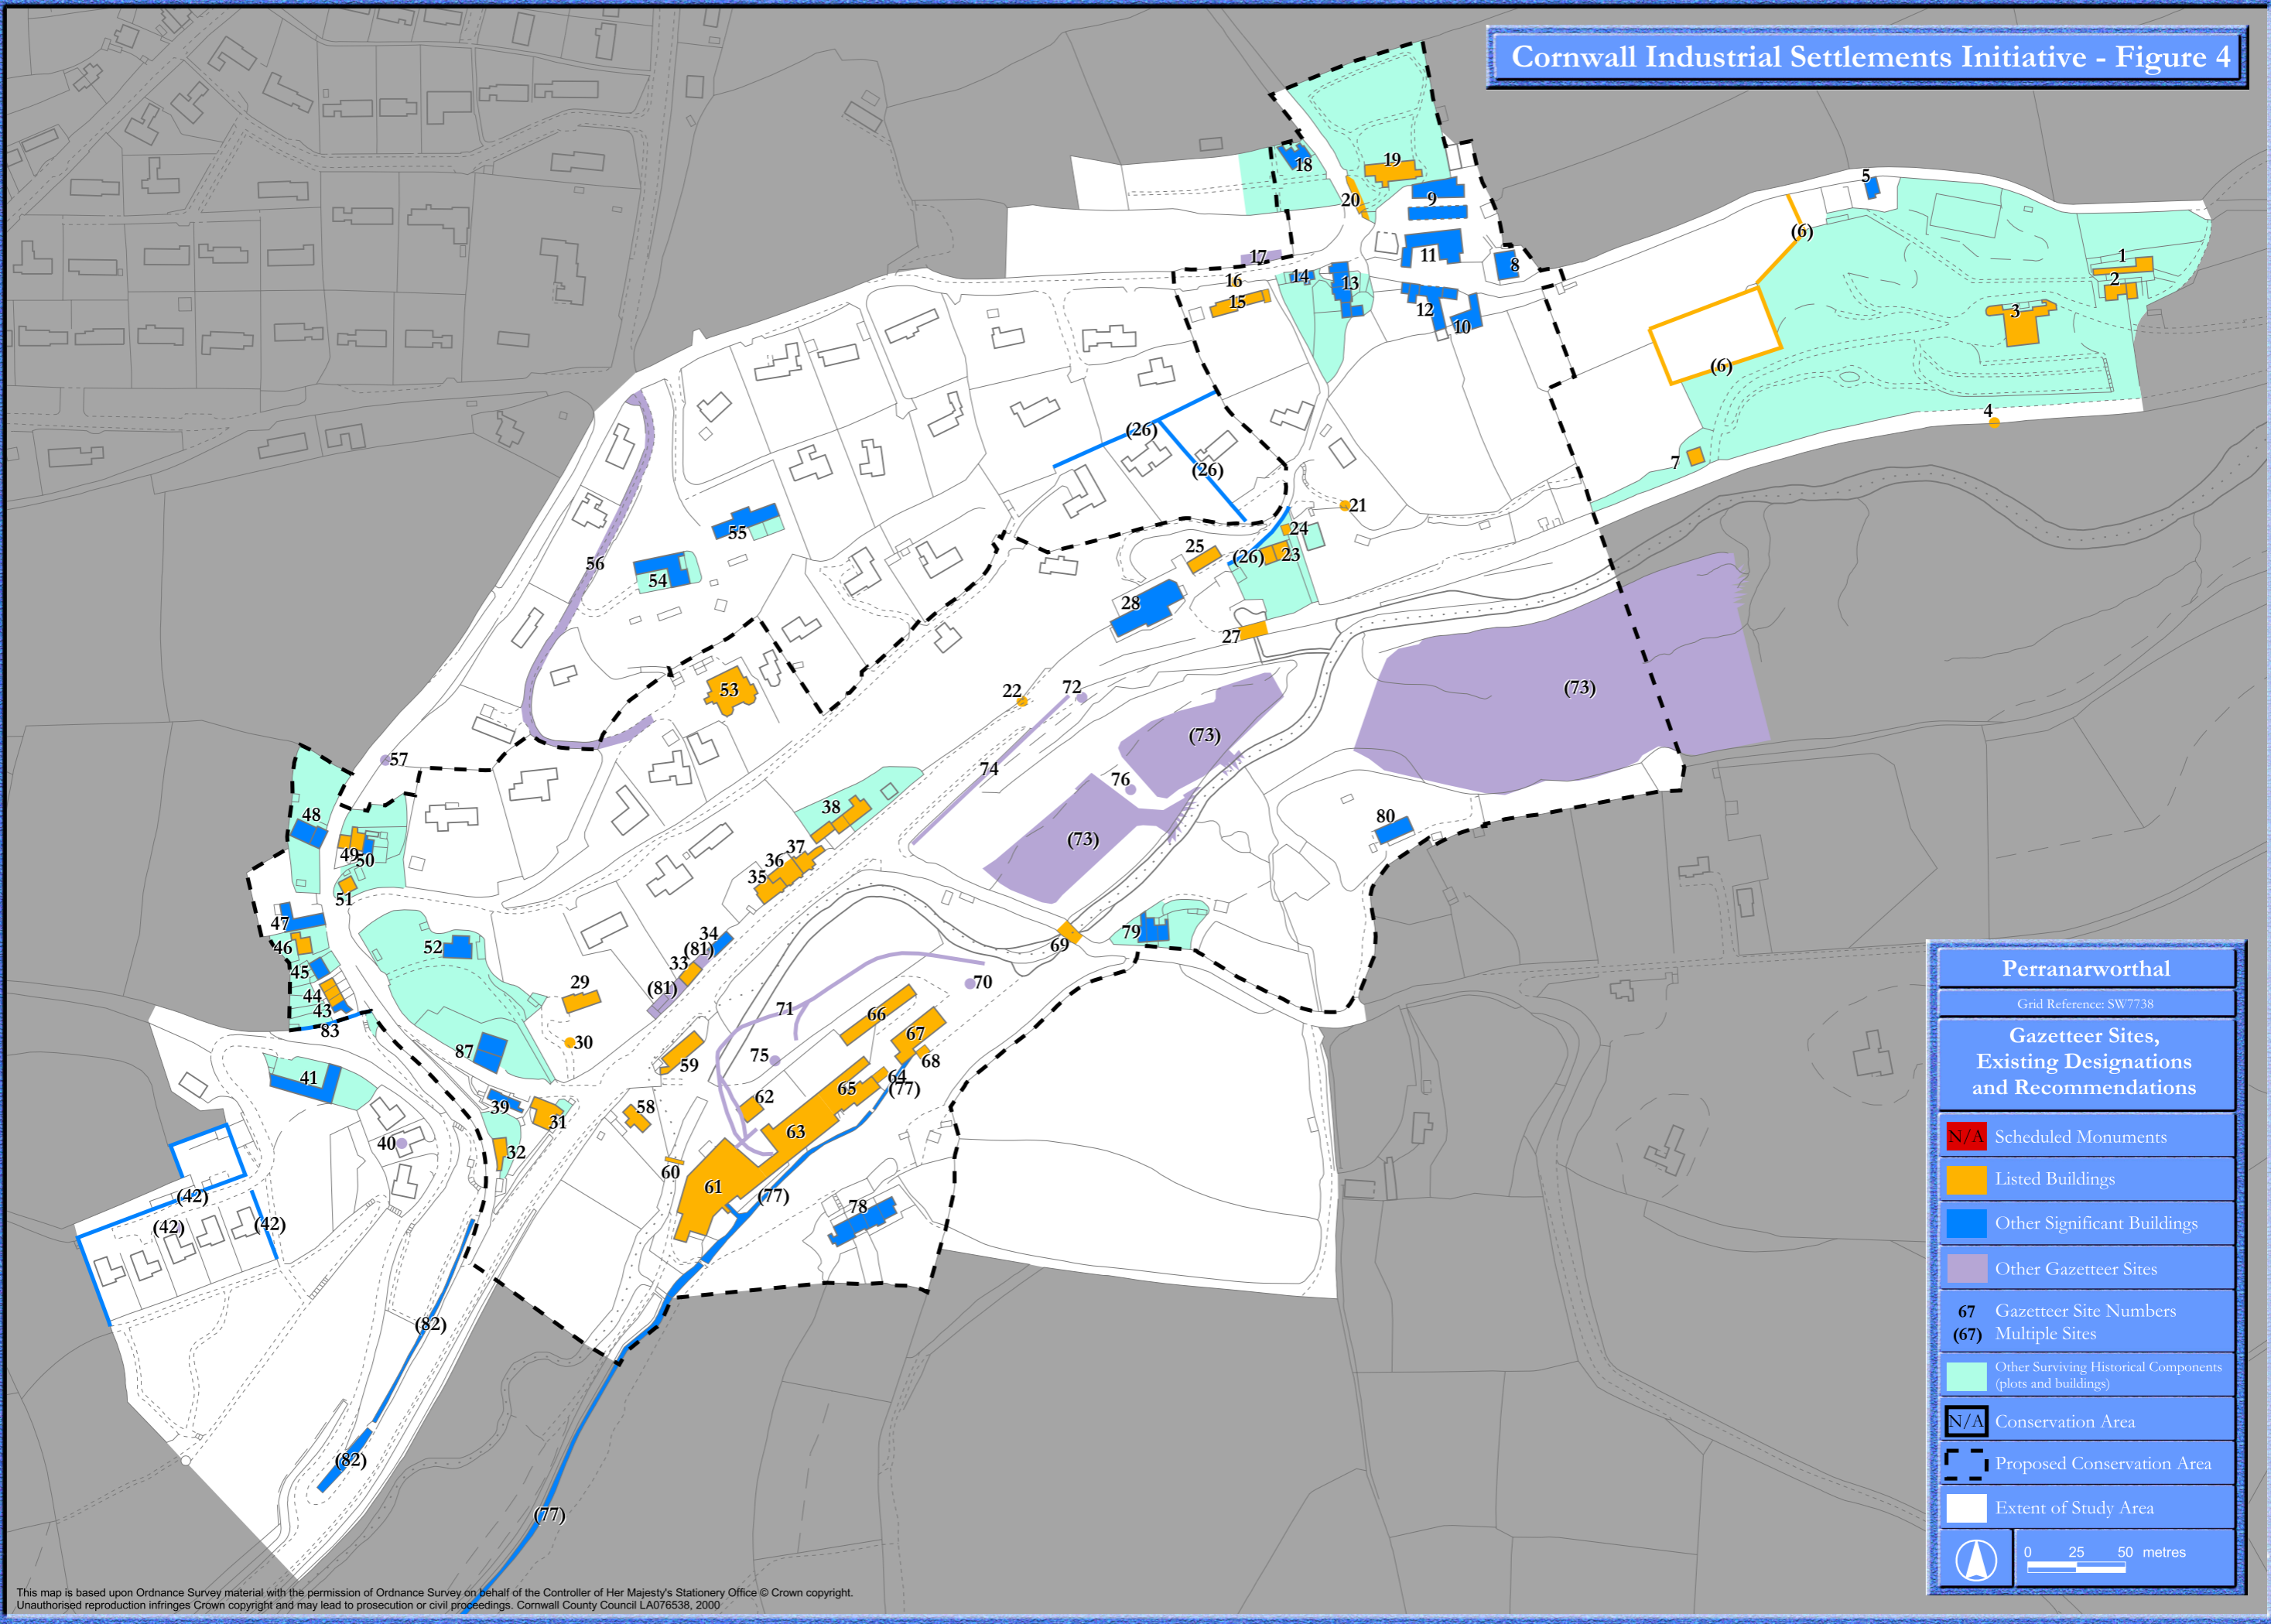

Cornwall Industrial Settlements Initiative - Figure 4

Perranarworthal	
Grid Reference: SW7738	
Gazetteer Sites, Existing Designations and Recommendations	
■ N/A	Scheduled Monuments
■	Listed Buildings
■	Other Significant Buildings
■	Other Gazetteer Sites
67	Gazetteer Site Numbers
(67)	Multiple Sites
■	Other Surviving Historical Components (plots and buildings)
 N/A	Conservation Area
	Proposed Conservation Area
	Extent of Study Area
	0 25 50 metres

This map is based upon Ordnance Survey material with the permission of Ordnance Survey on behalf of the Controller of Her Majesty's Stationery Office © Crown copyright. Unauthorised reproduction infringes Crown copyright and may lead to prosecution or civil proceedings. Cornwall County Council LA076538, 2000