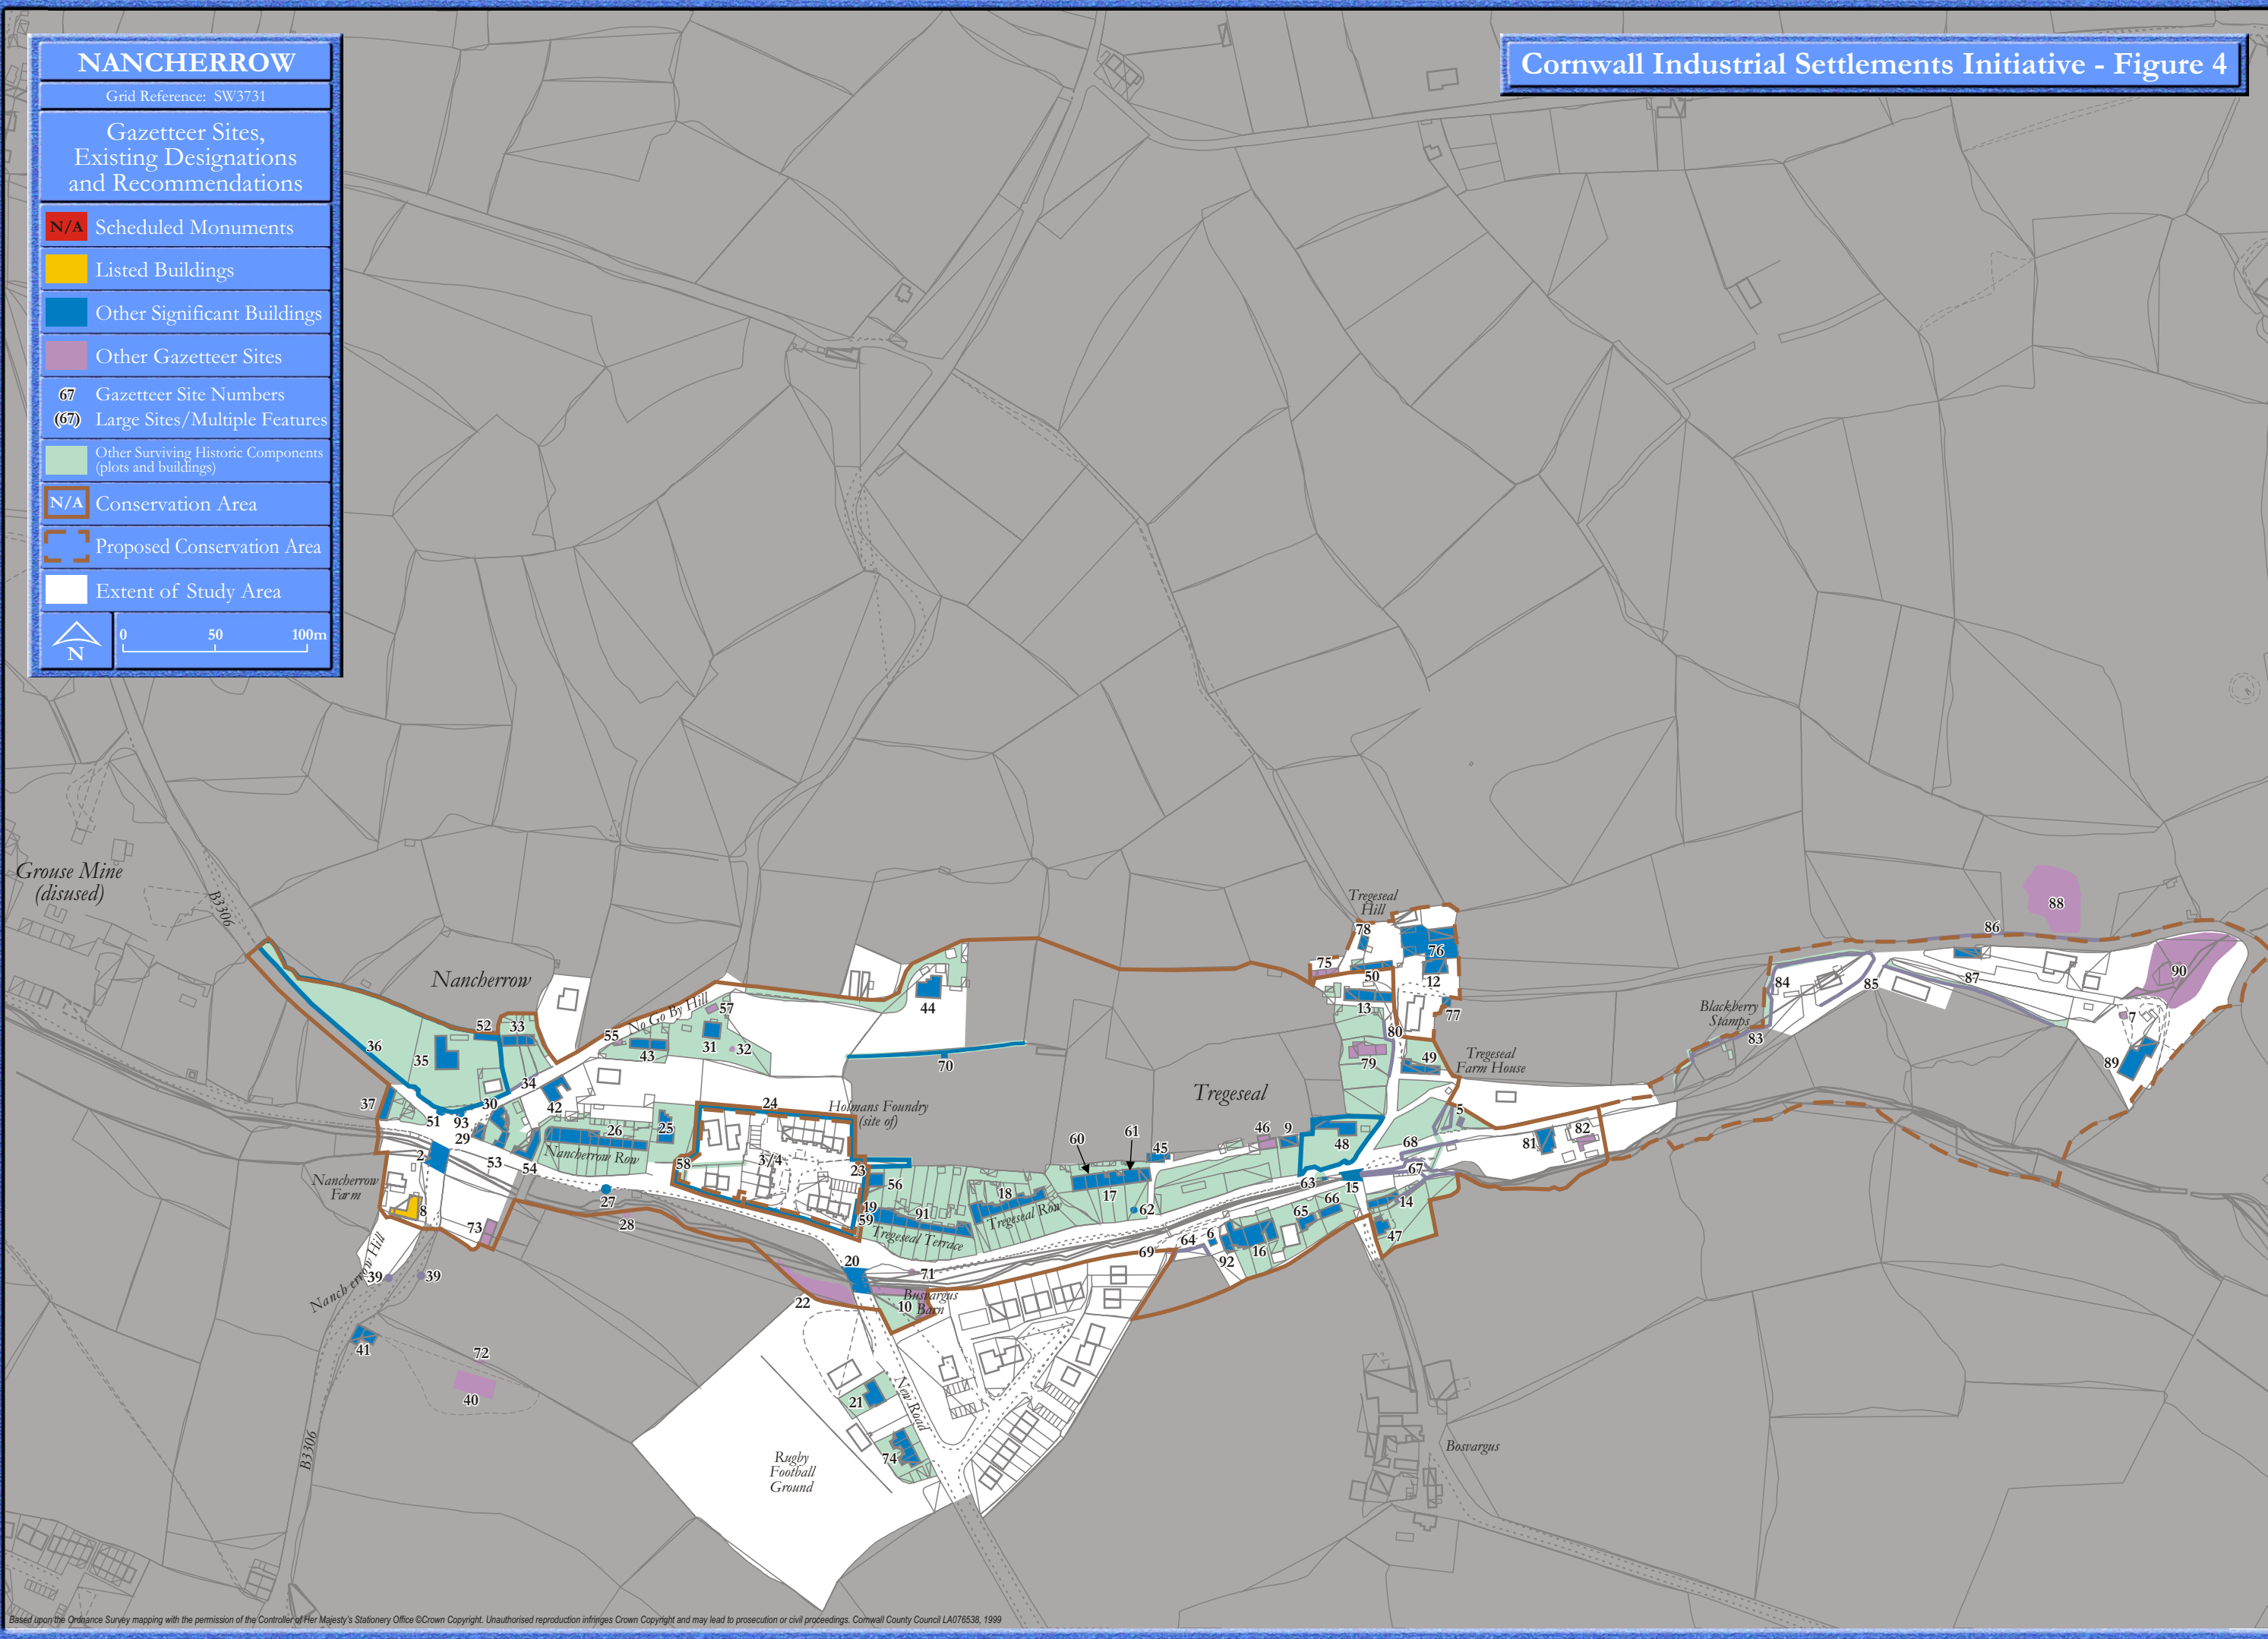

NANCHERROW
 Grid Reference: SW3731

Gazetteer Sites,
 Existing Designations
 and Recommendations

- N/A Scheduled Monuments
- Listed Buildings
- Other Significant Buildings
- Other Gazetteer Sites
- 67 Gazetteer Site Numbers
- (67) Large Sites/Multiple Features
- Other Surviving Historic Components (plots and buildings)
- N/A Conservation Area
- Proposed Conservation Area
- Extent of Study Area

Based upon the Ordnance Survey mapping with the permission of the Controller of Her Majesty's Stationery Office ©Crown Copyright. Unauthorised reproduction infringes Crown Copyright and may lead to prosecution or civil proceedings. Cornwall County Council LA076538, 1999