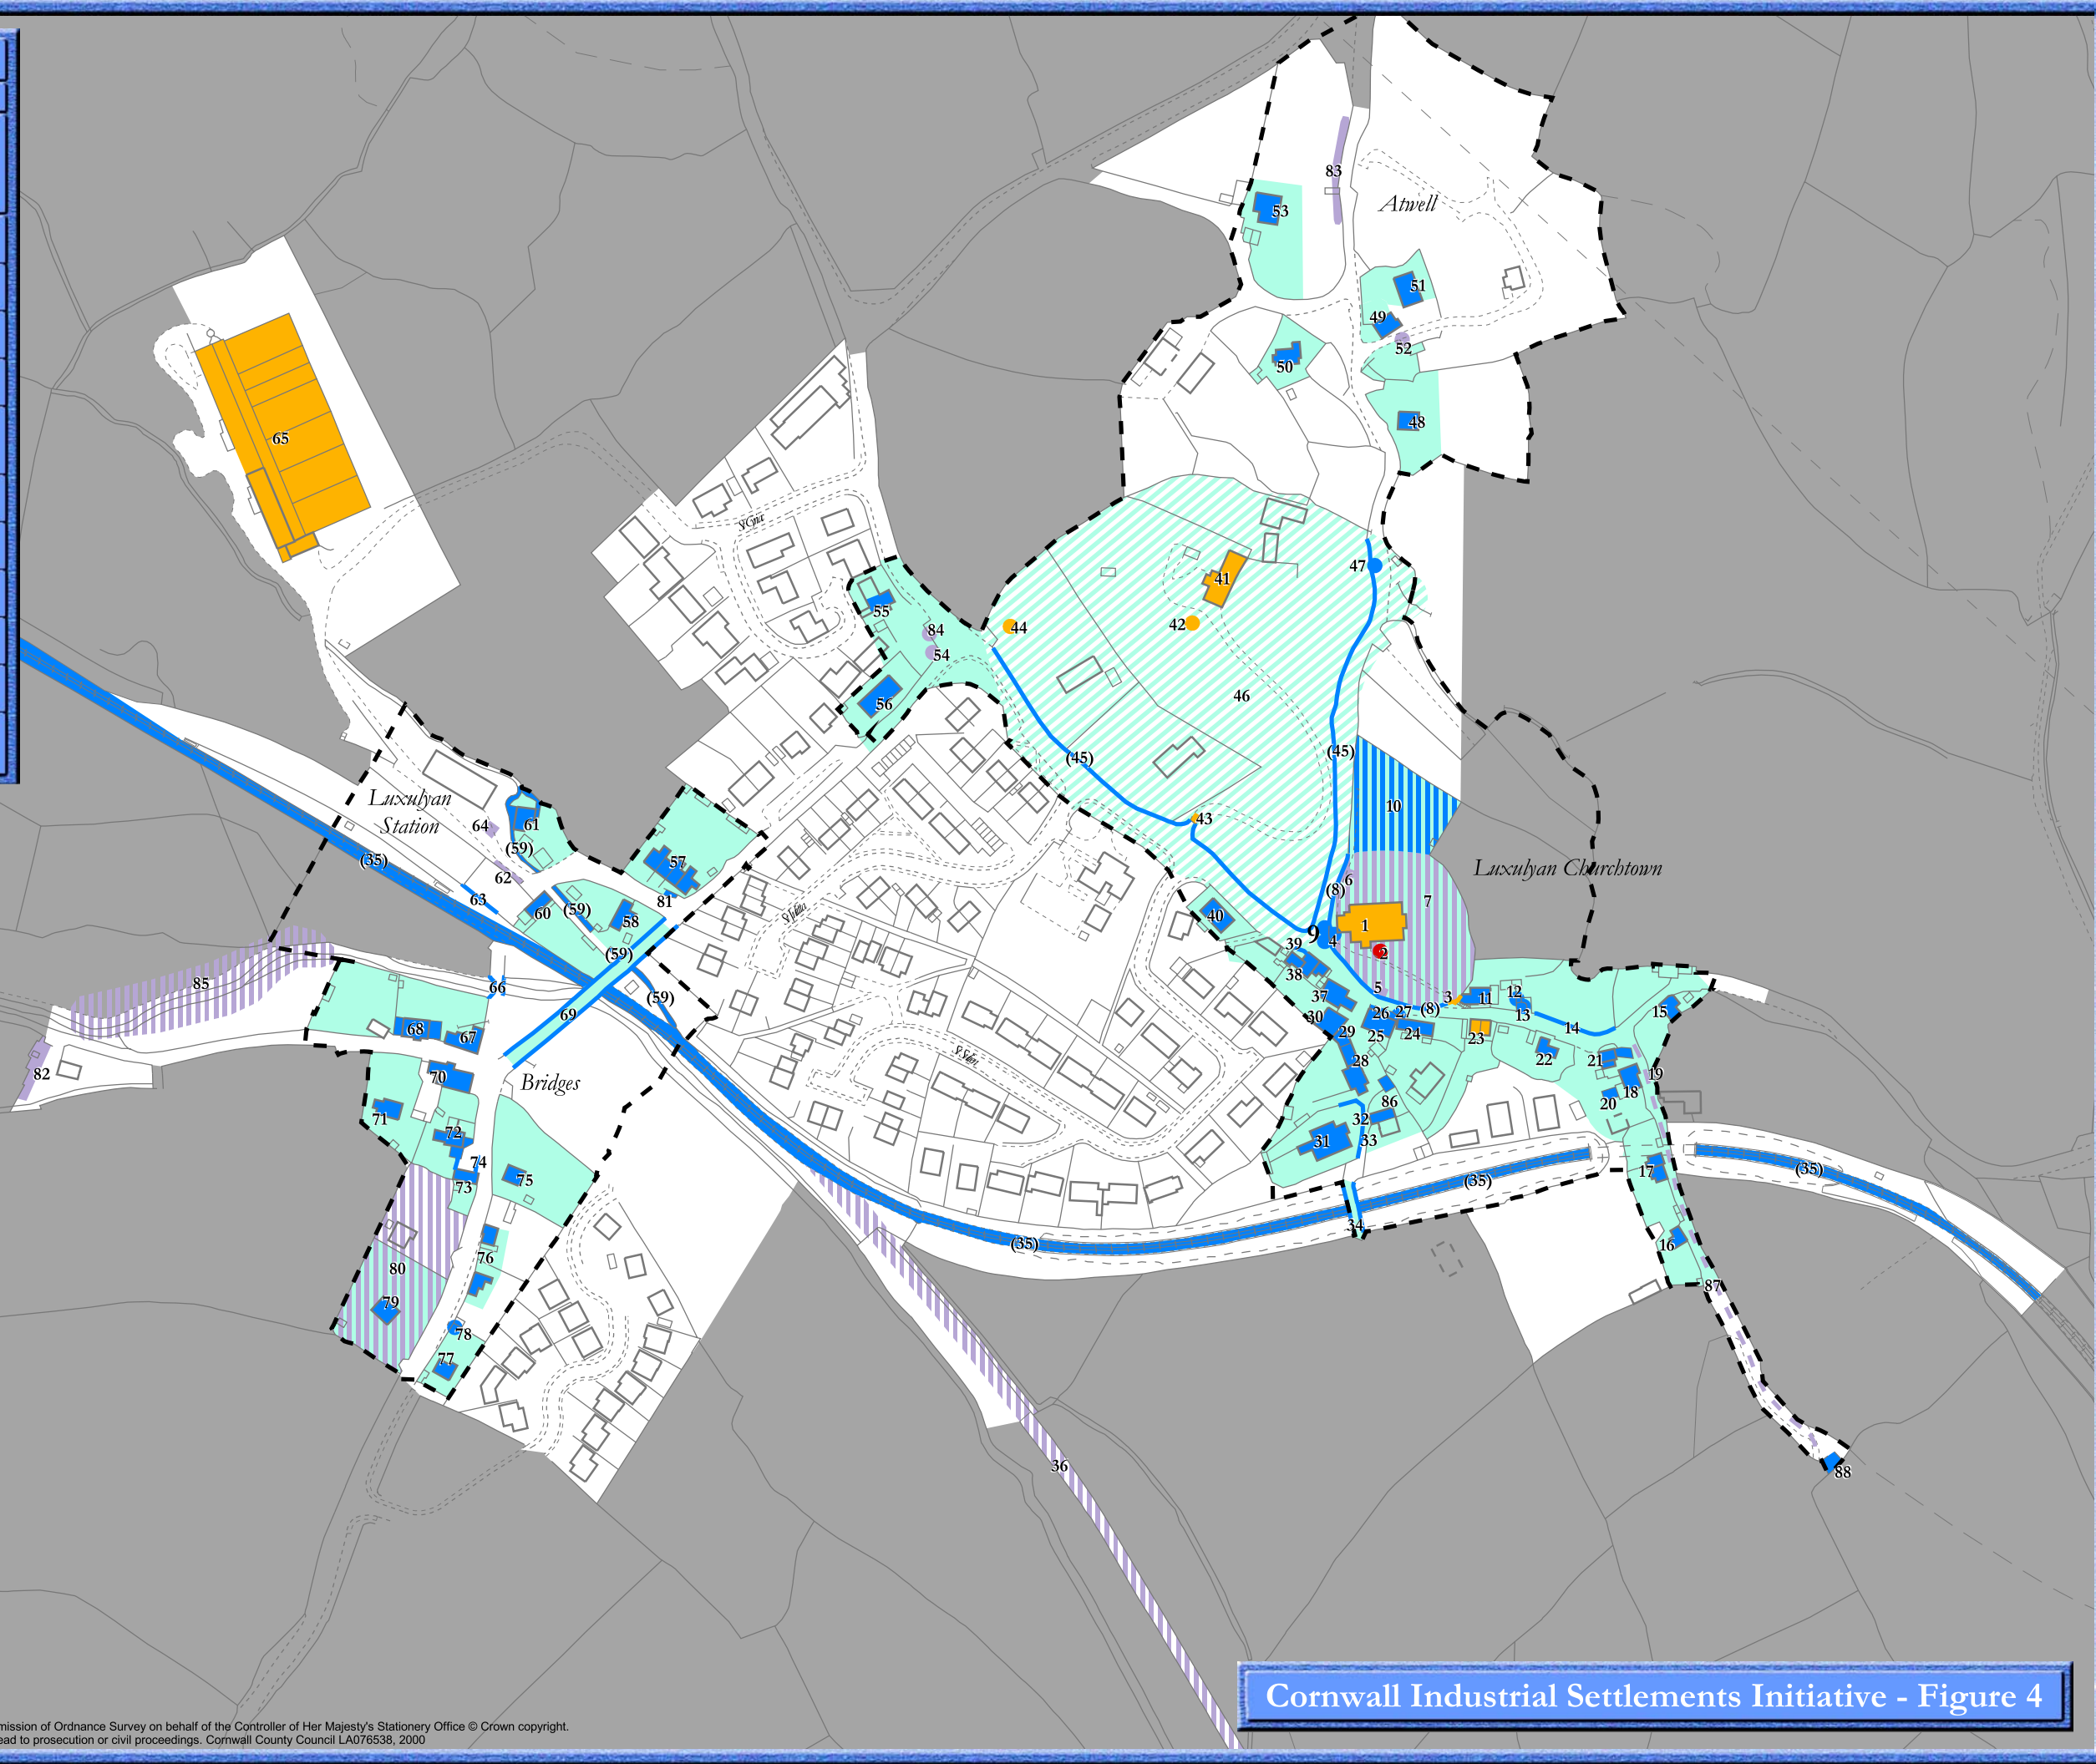

Luxulyan

Grid Reference: SX0558

Gazetteer Sites, Existing Designations and Recommendations

- Scheduled Monuments
- Listed Buildings
- Other Significant Buildings
- Other Gazetteer Sites
- 67** Gazetteer Site Numbers
- (67)** Multiple Sites
- Other Significant/Gazetteer Areas
(Gardens, Graveyards, Railway Land)
- Other Surviving Historical Components
(plots and buildings)
- N/A Conservation Area
- Proposed Conservation Area
- Extent of Study Area

Cornwall Industrial Settlements Initiative - Figure 4

This map is based upon Ordnance Survey material with the permission of Ordnance Survey on behalf of the Controller of Her Majesty's Stationery Office © Crown copyright. Unauthorised reproduction infringes Crown copyright and may lead to prosecution or civil proceedings. Cornwall County Council LA076538, 2000