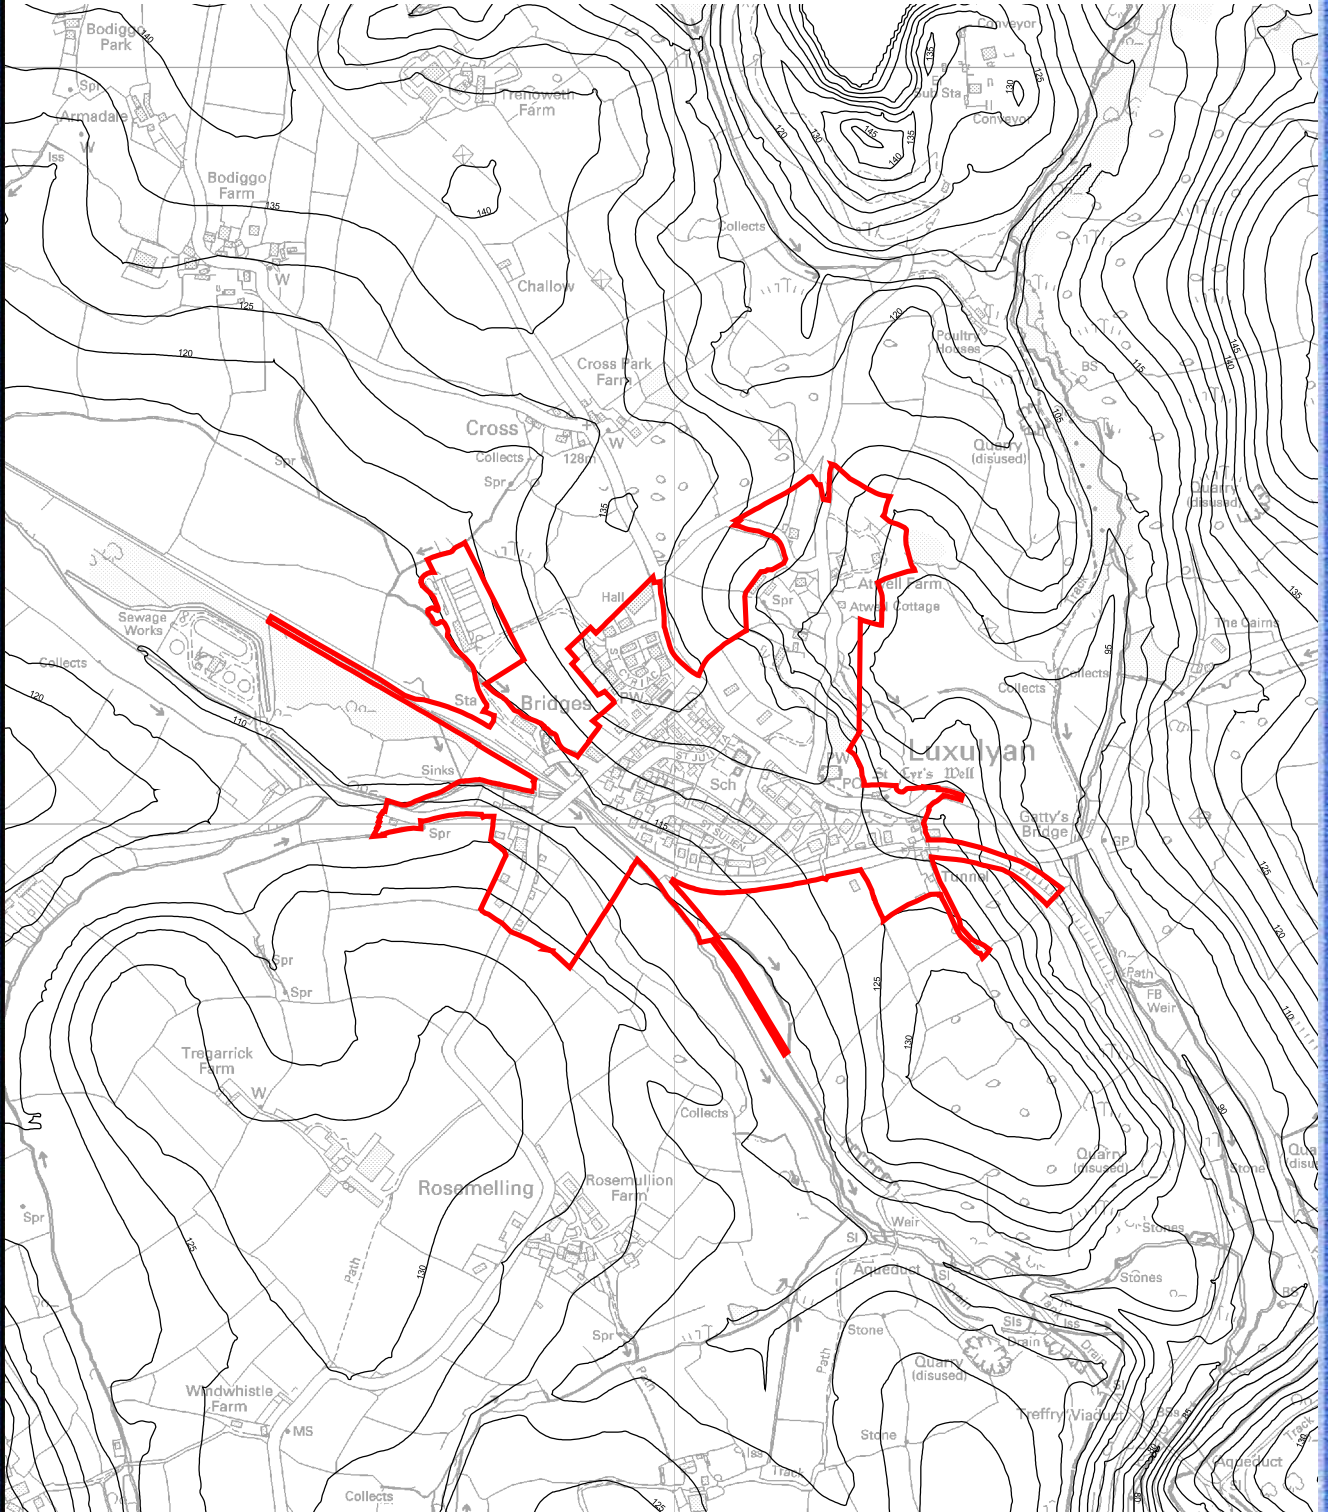

Cornwall Industrial Settlements Initiative - Figure 1

Luxulyan
Grid Reference: SX0558

Location Plan

 Study Area

 1:50 000 OS Contour

  0 100 200 metres

This map is based upon Ordnance Survey material with the permission of Ordnance Survey on behalf of the Controller of Her Majesty's Stationery Office © Crown copyright. Unauthorised reproduction infringes Crown copyright and may lead to prosecution or civil proceedings. Cornwall County Council LA076538, 2000