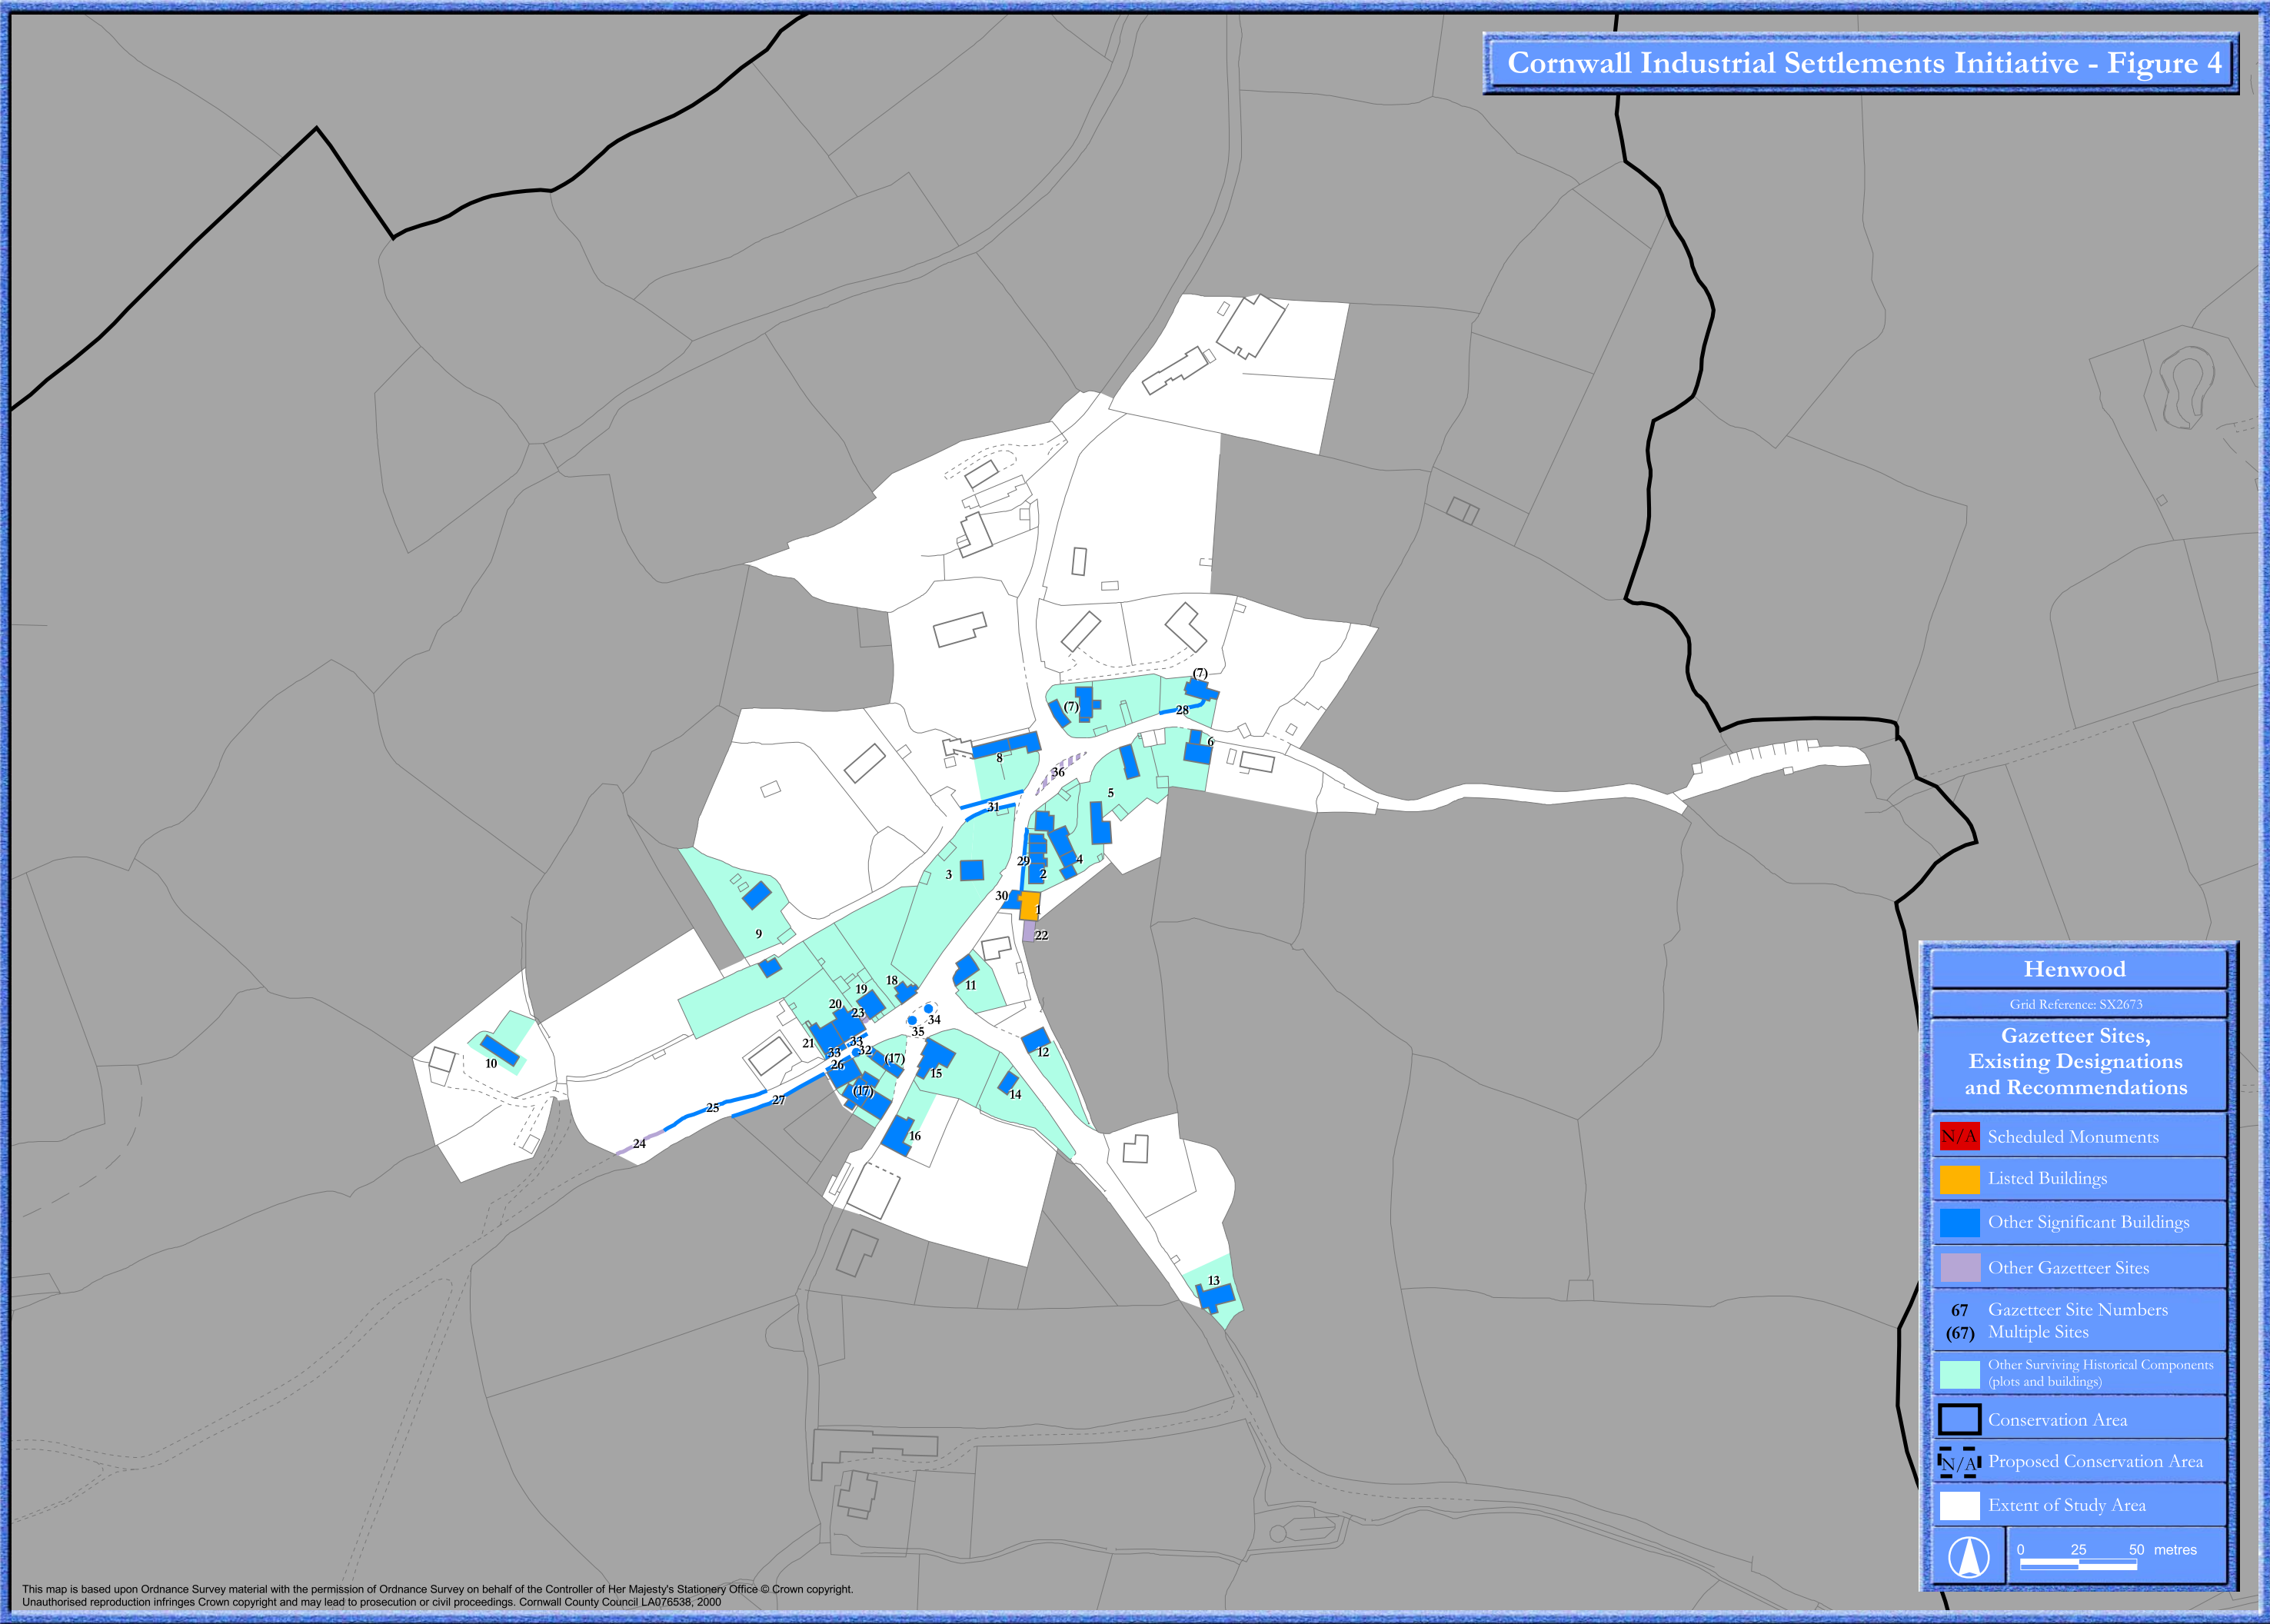

Cornwall Industrial Settlements Initiative - Figure 4

Henwood	
Grid Reference: SX2673	
Gazetteer Sites, Existing Designations and Recommendations	
N/A	Scheduled Monuments
	Listed Buildings
	Other Significant Buildings
	Other Gazetteer Sites
	67 Gazetteer Site Numbers (67) Multiple Sites
	Other Surviving Historical Components (plots and buildings)
	Conservation Area
	N/A Proposed Conservation Area
	Extent of Study Area
	0 25 50 metres

This map is based upon Ordnance Survey material with the permission of Ordnance Survey on behalf of the Controller of Her Majesty's Stationery Office © Crown copyright. Unauthorised reproduction infringes Crown copyright and may lead to prosecution or civil proceedings. Cornwall County Council LA076538, 2000