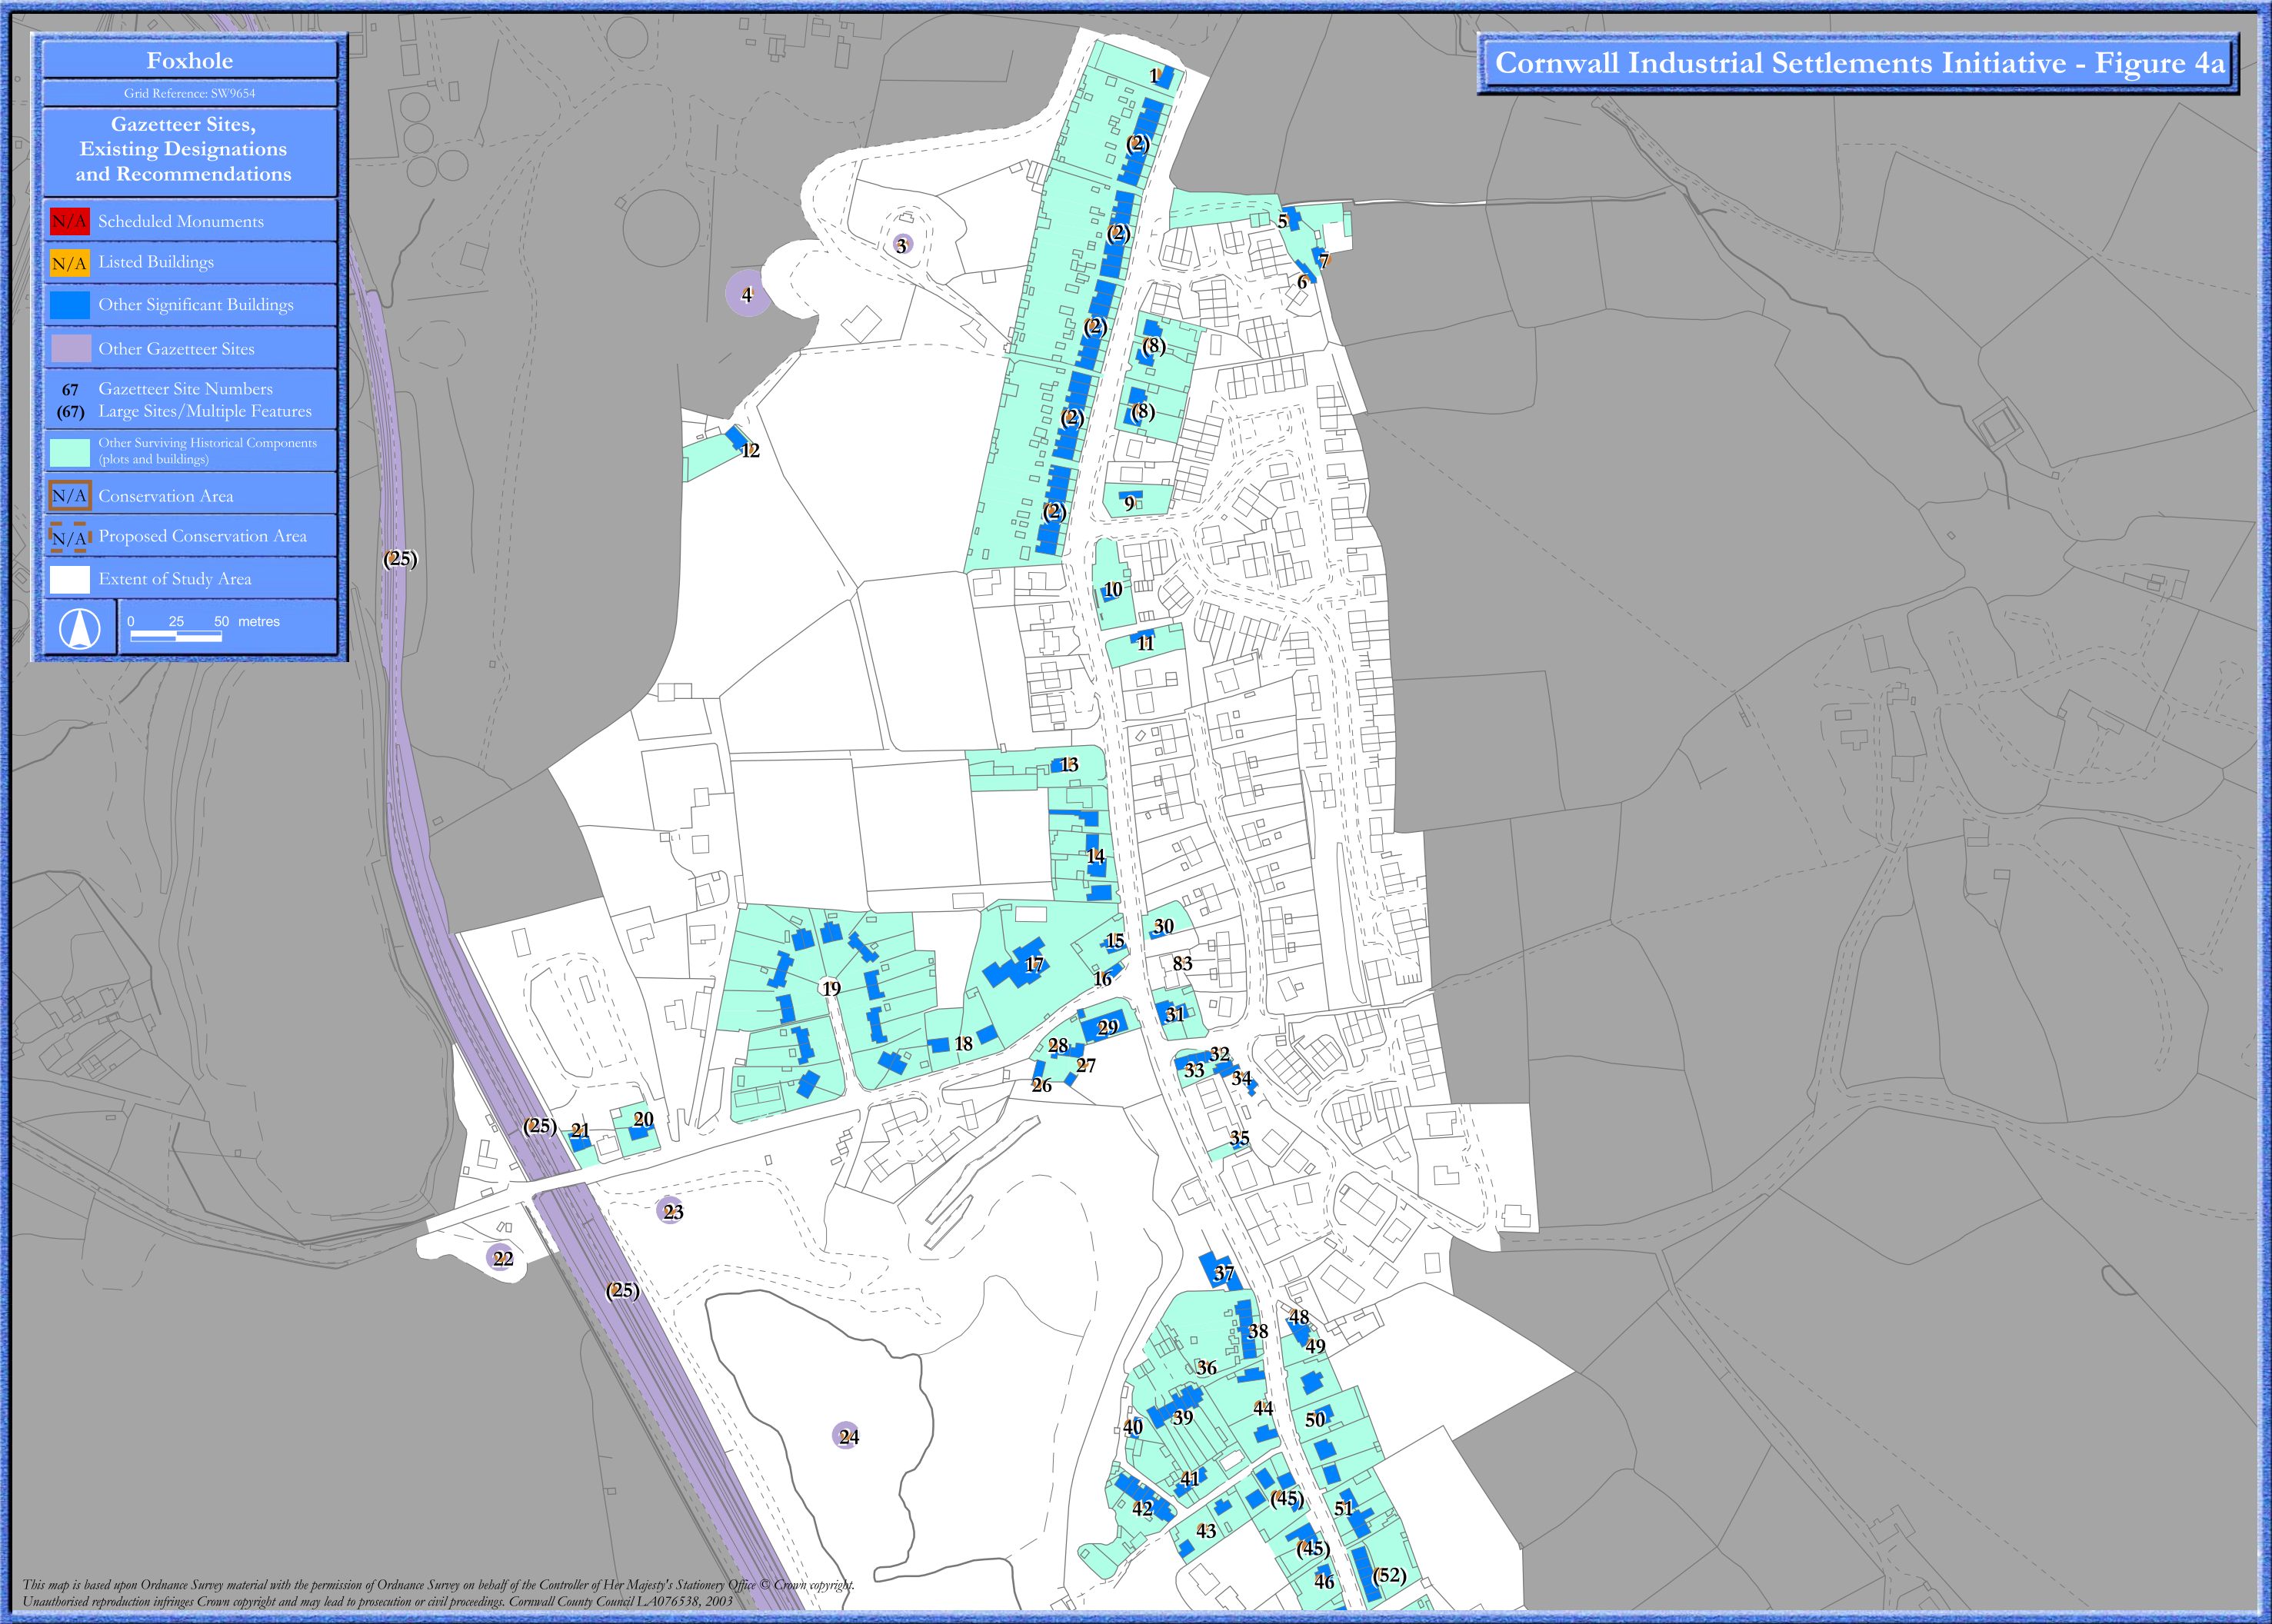

Foxhole
Grid Reference: SW9654

Gazetteer Sites, Existing Designations and Recommendations

- N/A Scheduled Monuments
- N/A Listed Buildings
- Other Significant Buildings
- Other Gazetteer Sites
- 67 Gazetteer Site Numbers
- (67) Large Sites/Multiple Features
- Other Surviving Historical Components (plots and buildings)
- N/A Conservation Area
- N/A Proposed Conservation Area
- Extent of Study Area

0 25 50 metres

This map is based upon Ordnance Survey material with the permission of Ordnance Survey on behalf of the Controller of Her Majesty's Stationery Office © Crown copyright. Unauthorised reproduction infringes Crown copyright and may lead to prosecution or civil proceedings. Cornwall County Council LA076538, 2003