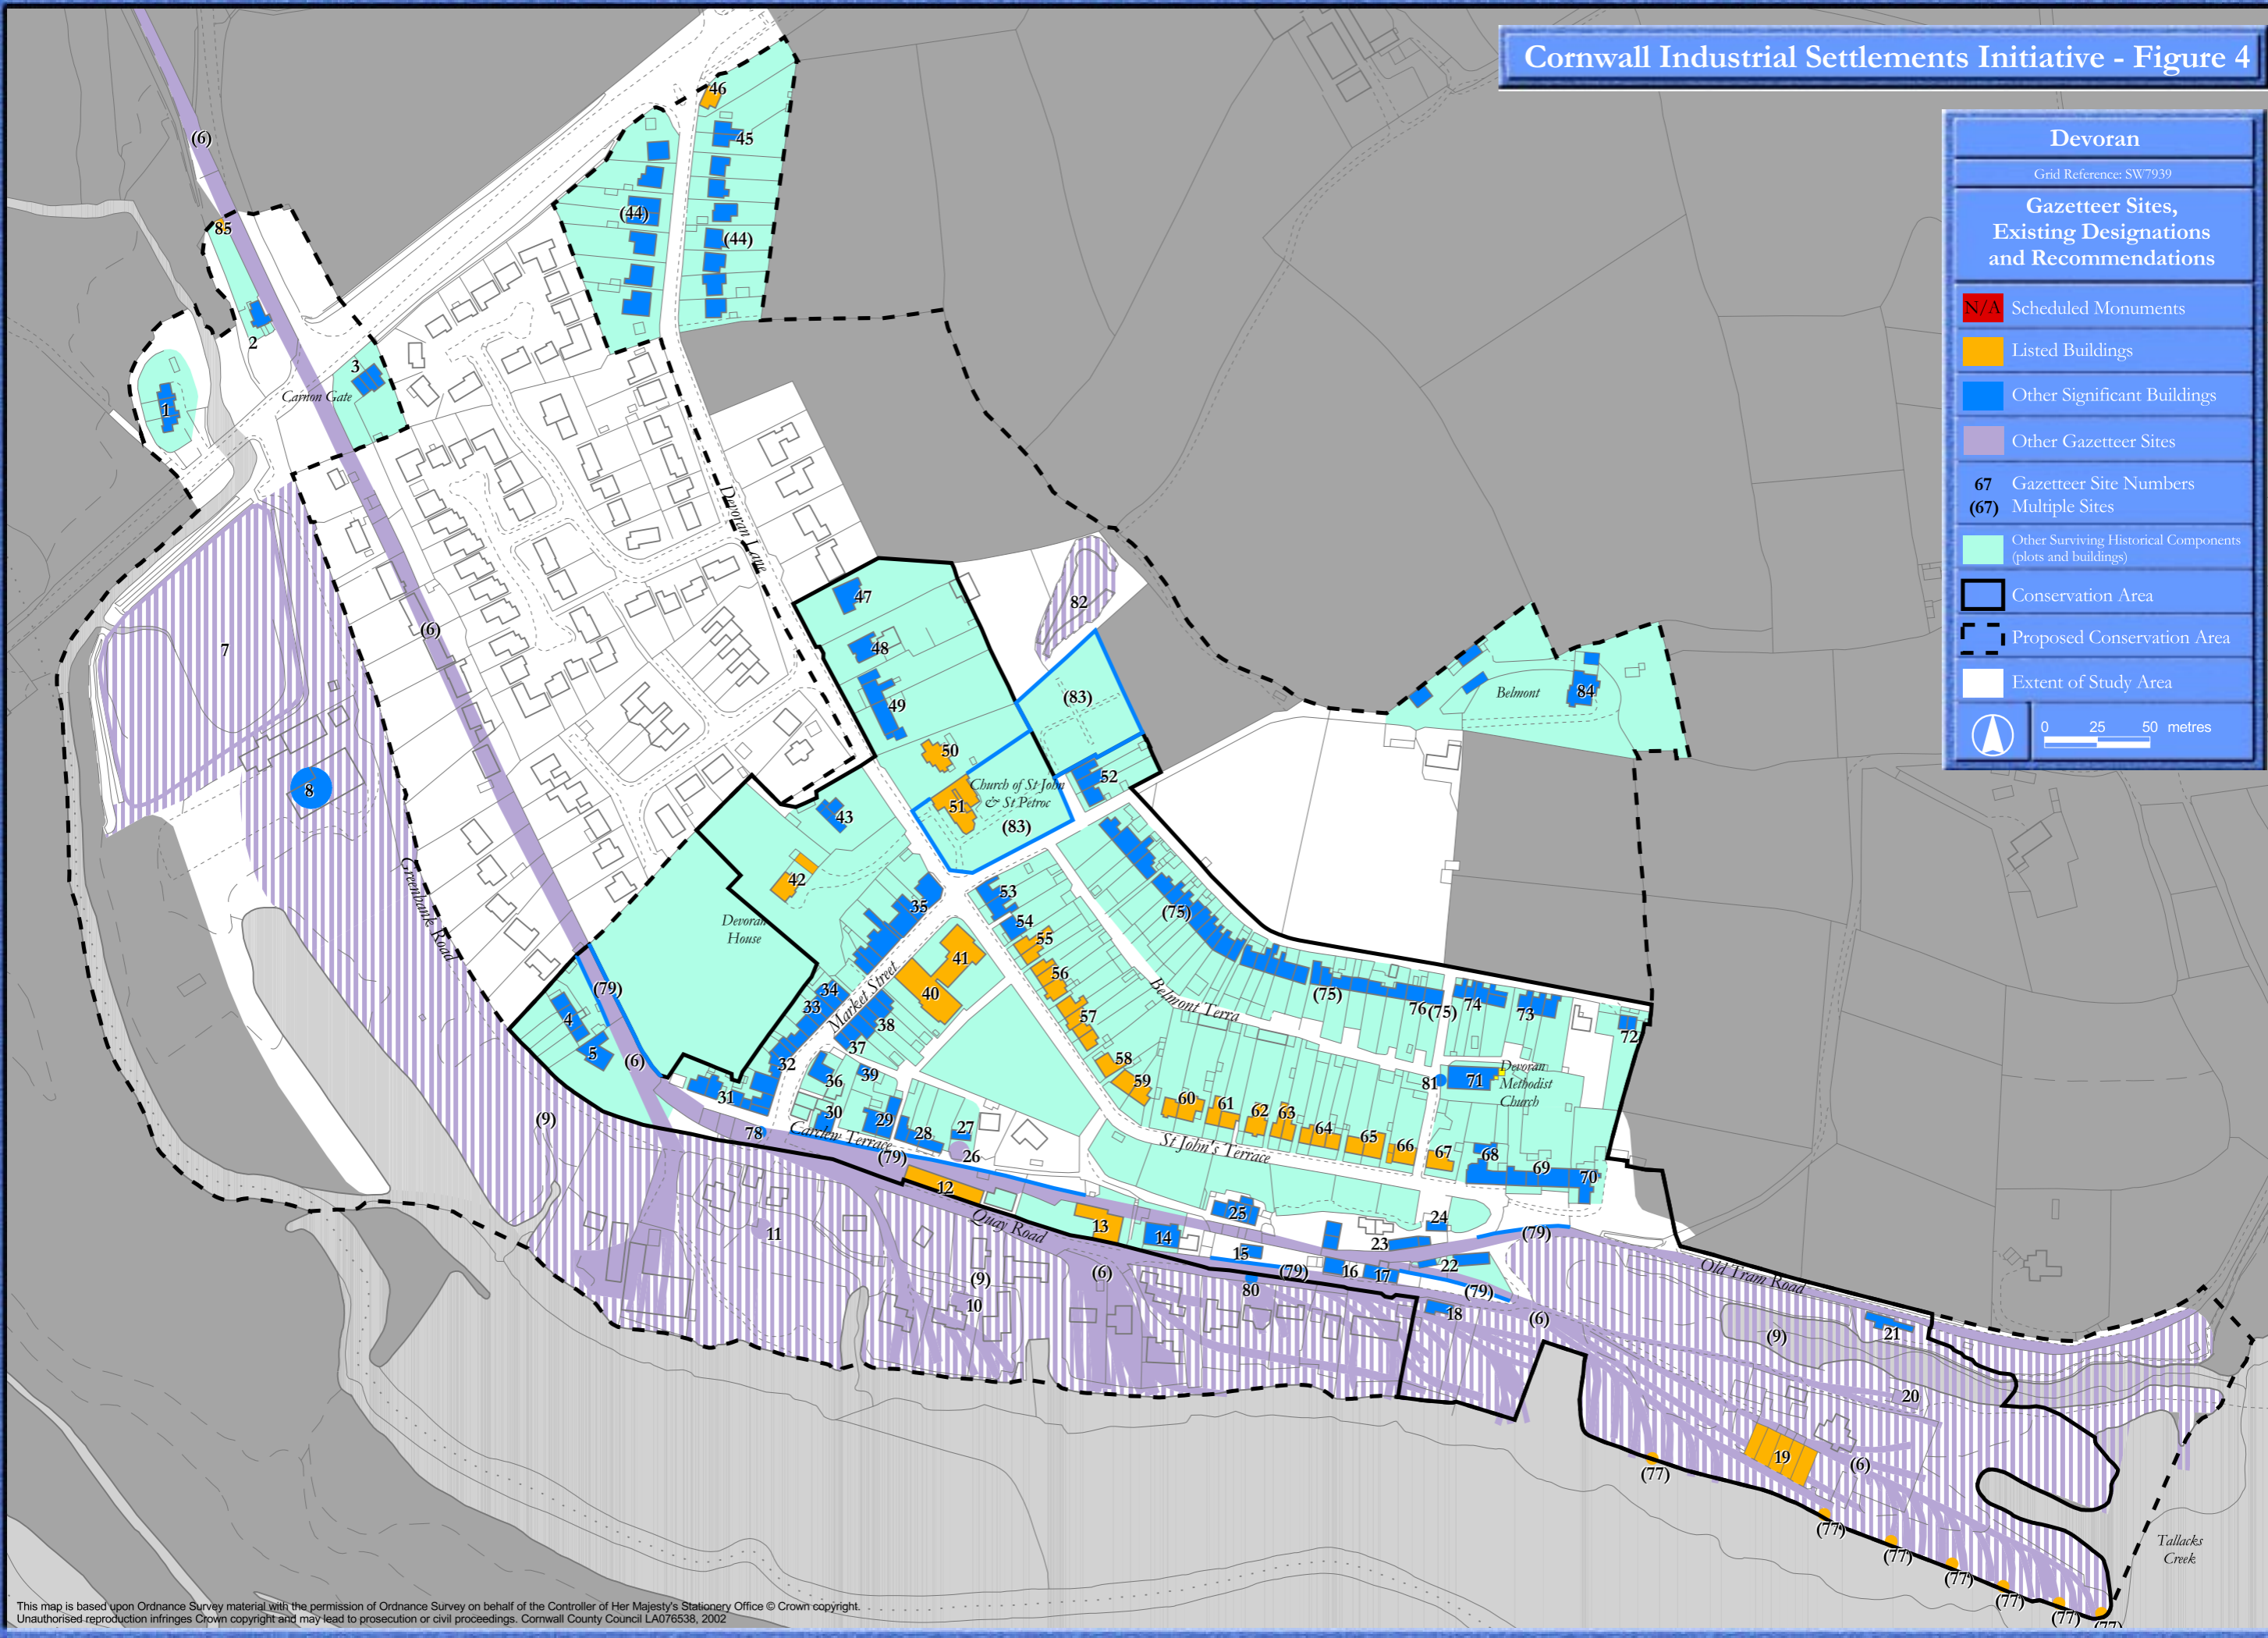

Cornwall Industrial Settlements Initiative - Figure 4

Devoran
Grid Reference: SW7939

Gazetteer Sites, Existing Designations and Recommendations

- N/A Scheduled Monuments
- Listed Buildings
- Other Significant Buildings
- Other Gazetteer Sites
- 67 Gazetteer Site Numbers
- (67) Multiple Sites
- Other Surviving Historical Components (plots and buildings)
- Conservation Area
- Proposed Conservation Area
- Extent of Study Area

0 25 50 metres

This map is based upon Ordnance Survey material with the permission of Ordnance Survey on behalf of the Controller of Her Majesty's Stationery Office © Crown copyright. Unauthorised reproduction infringes Crown copyright and may lead to prosecution or civil proceedings. Cornwall County Council LA076538, 2002