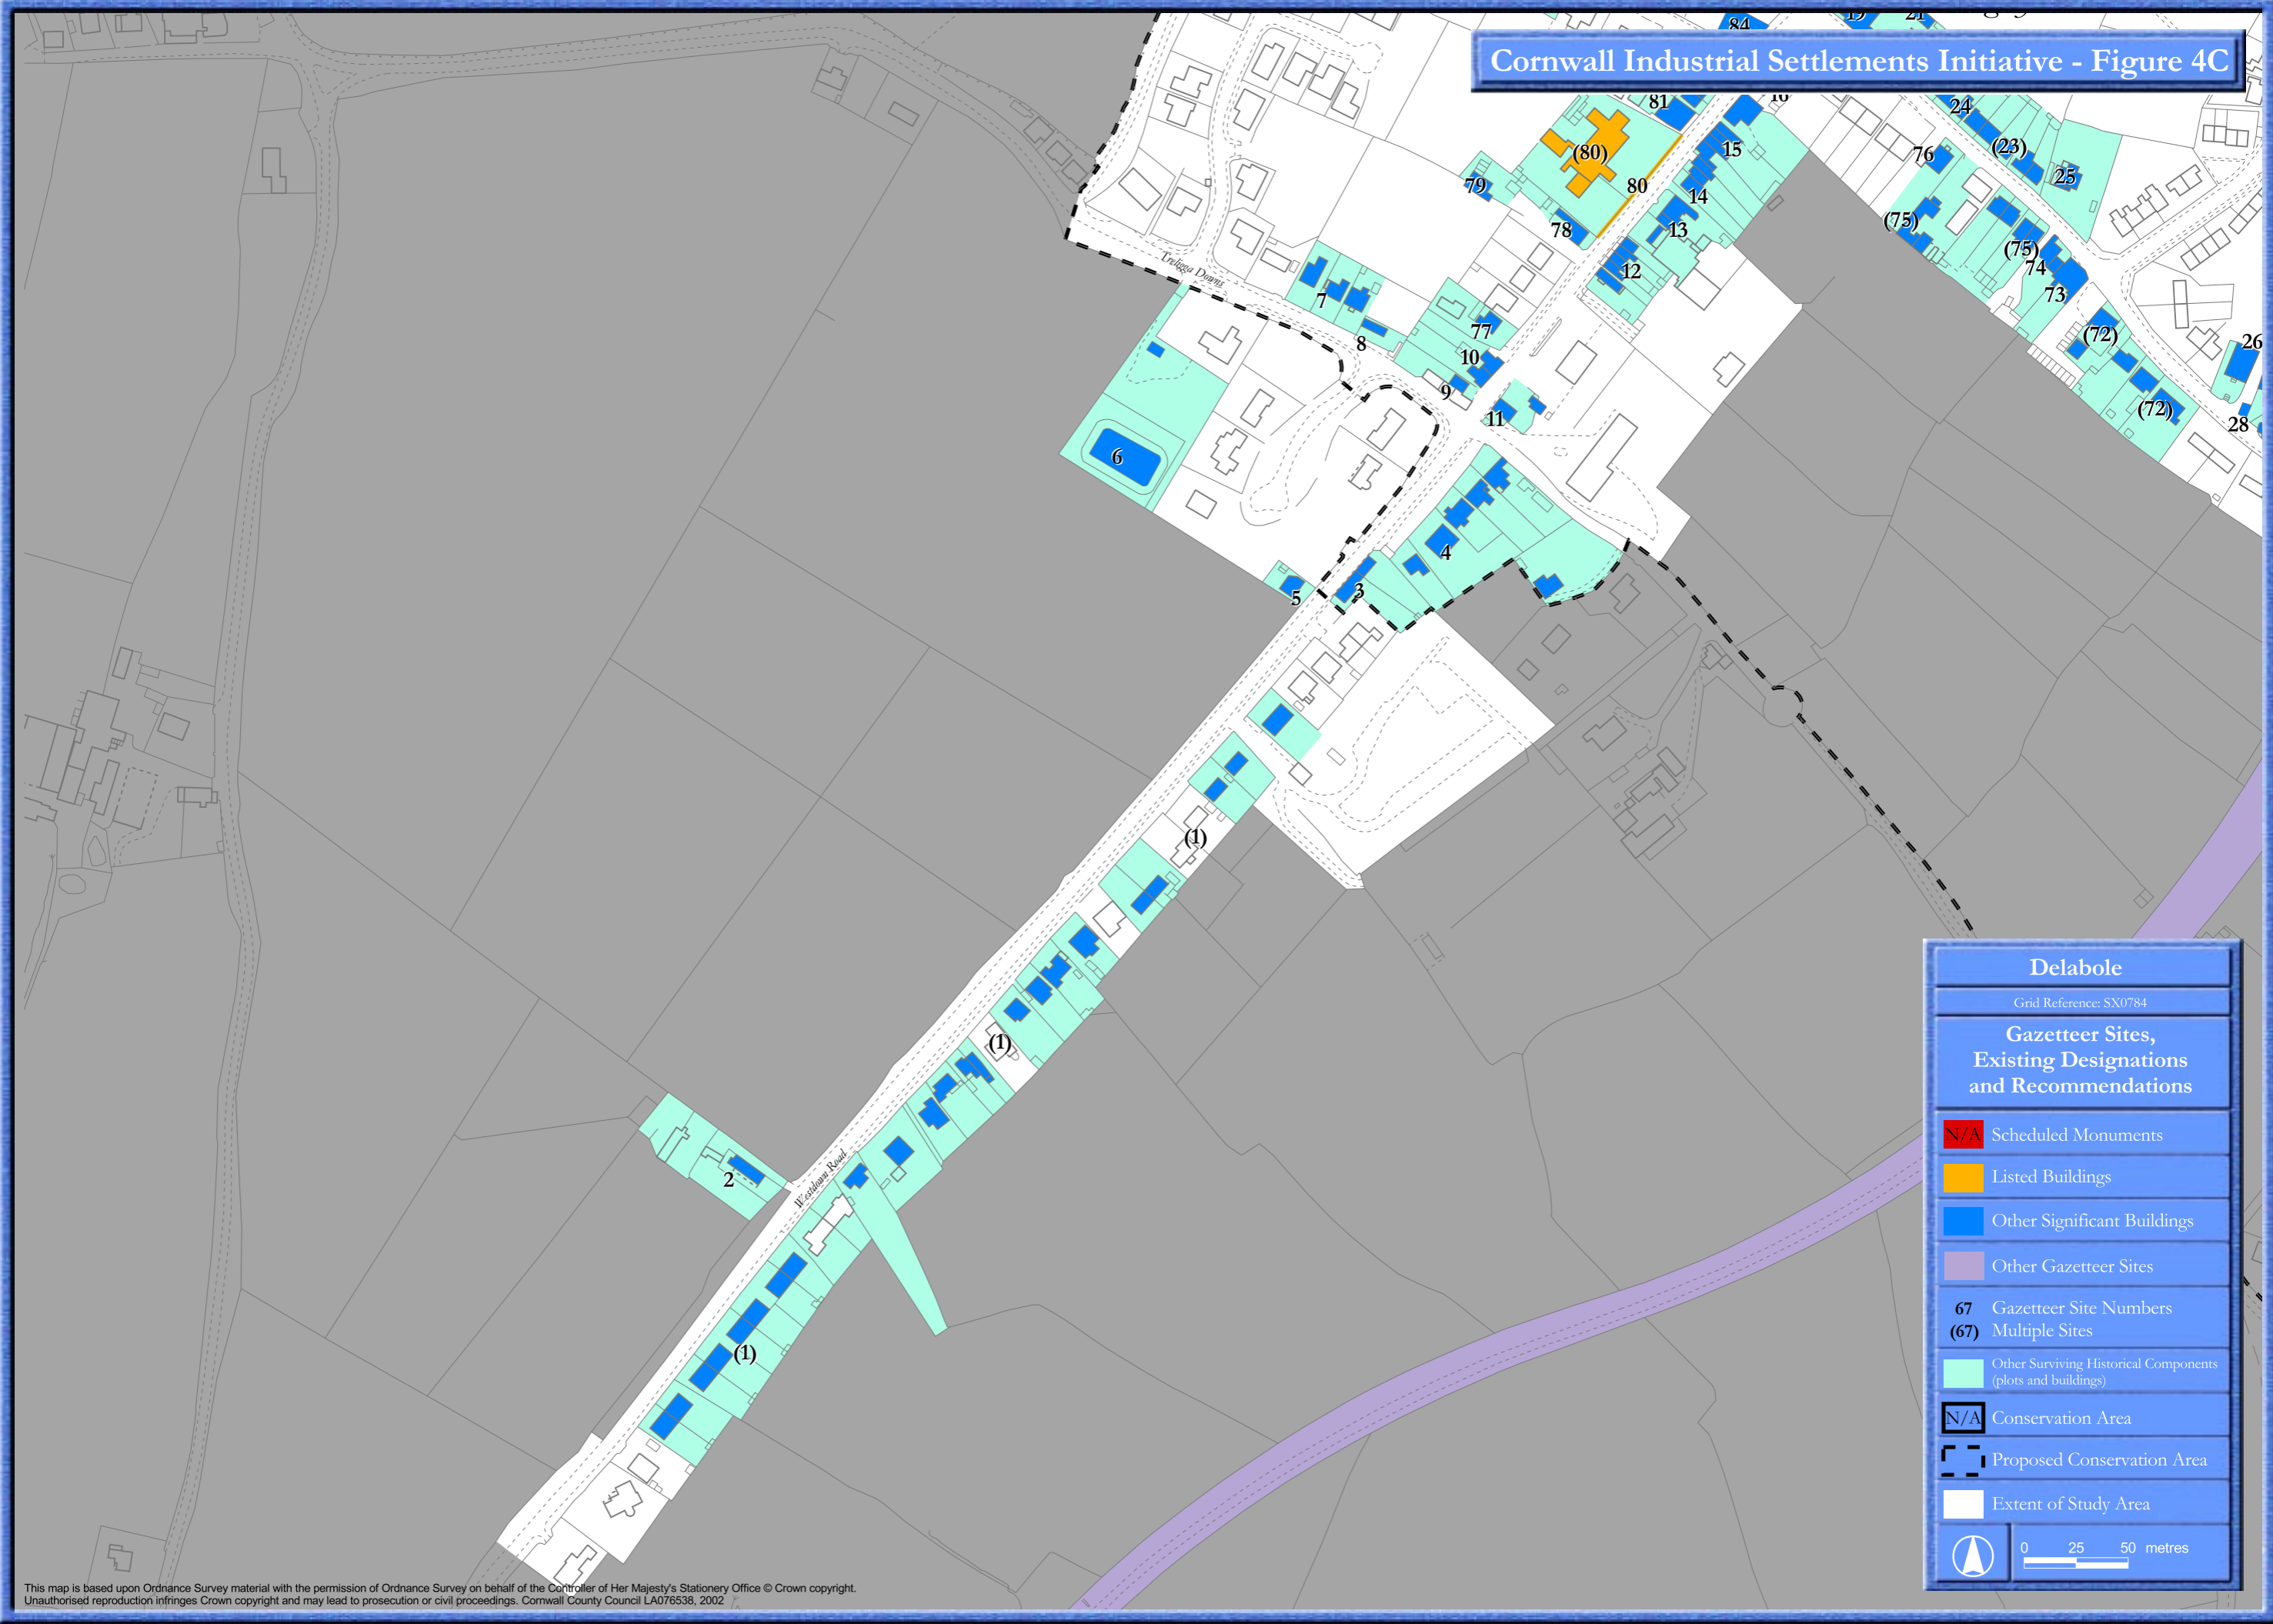

Cornwall Industrial Settlements Initiative - Figure 4C

Delabole
Grid Reference: SX0784

Gazetteer Sites, Existing Designations and Recommendations

- N/A Scheduled Monuments
- Listed Buildings
- Other Significant Buildings
- Other Gazetteer Sites
- 67 Gazetteer Site Numbers
- (67) Multiple Sites
- Other Surviving Historical Components (plots and buildings)
- N/A Conservation Area
- Proposed Conservation Area
- Extent of Study Area

0 25 50 metres

This map is based upon Ordnance Survey material with the permission of Ordnance Survey on behalf of the Controller of Her Majesty's Stationery Office © Crown copyright. Unauthorised reproduction infringes Crown copyright and may lead to prosecution or civil proceedings. Cornwall County Council LA076538, 2002