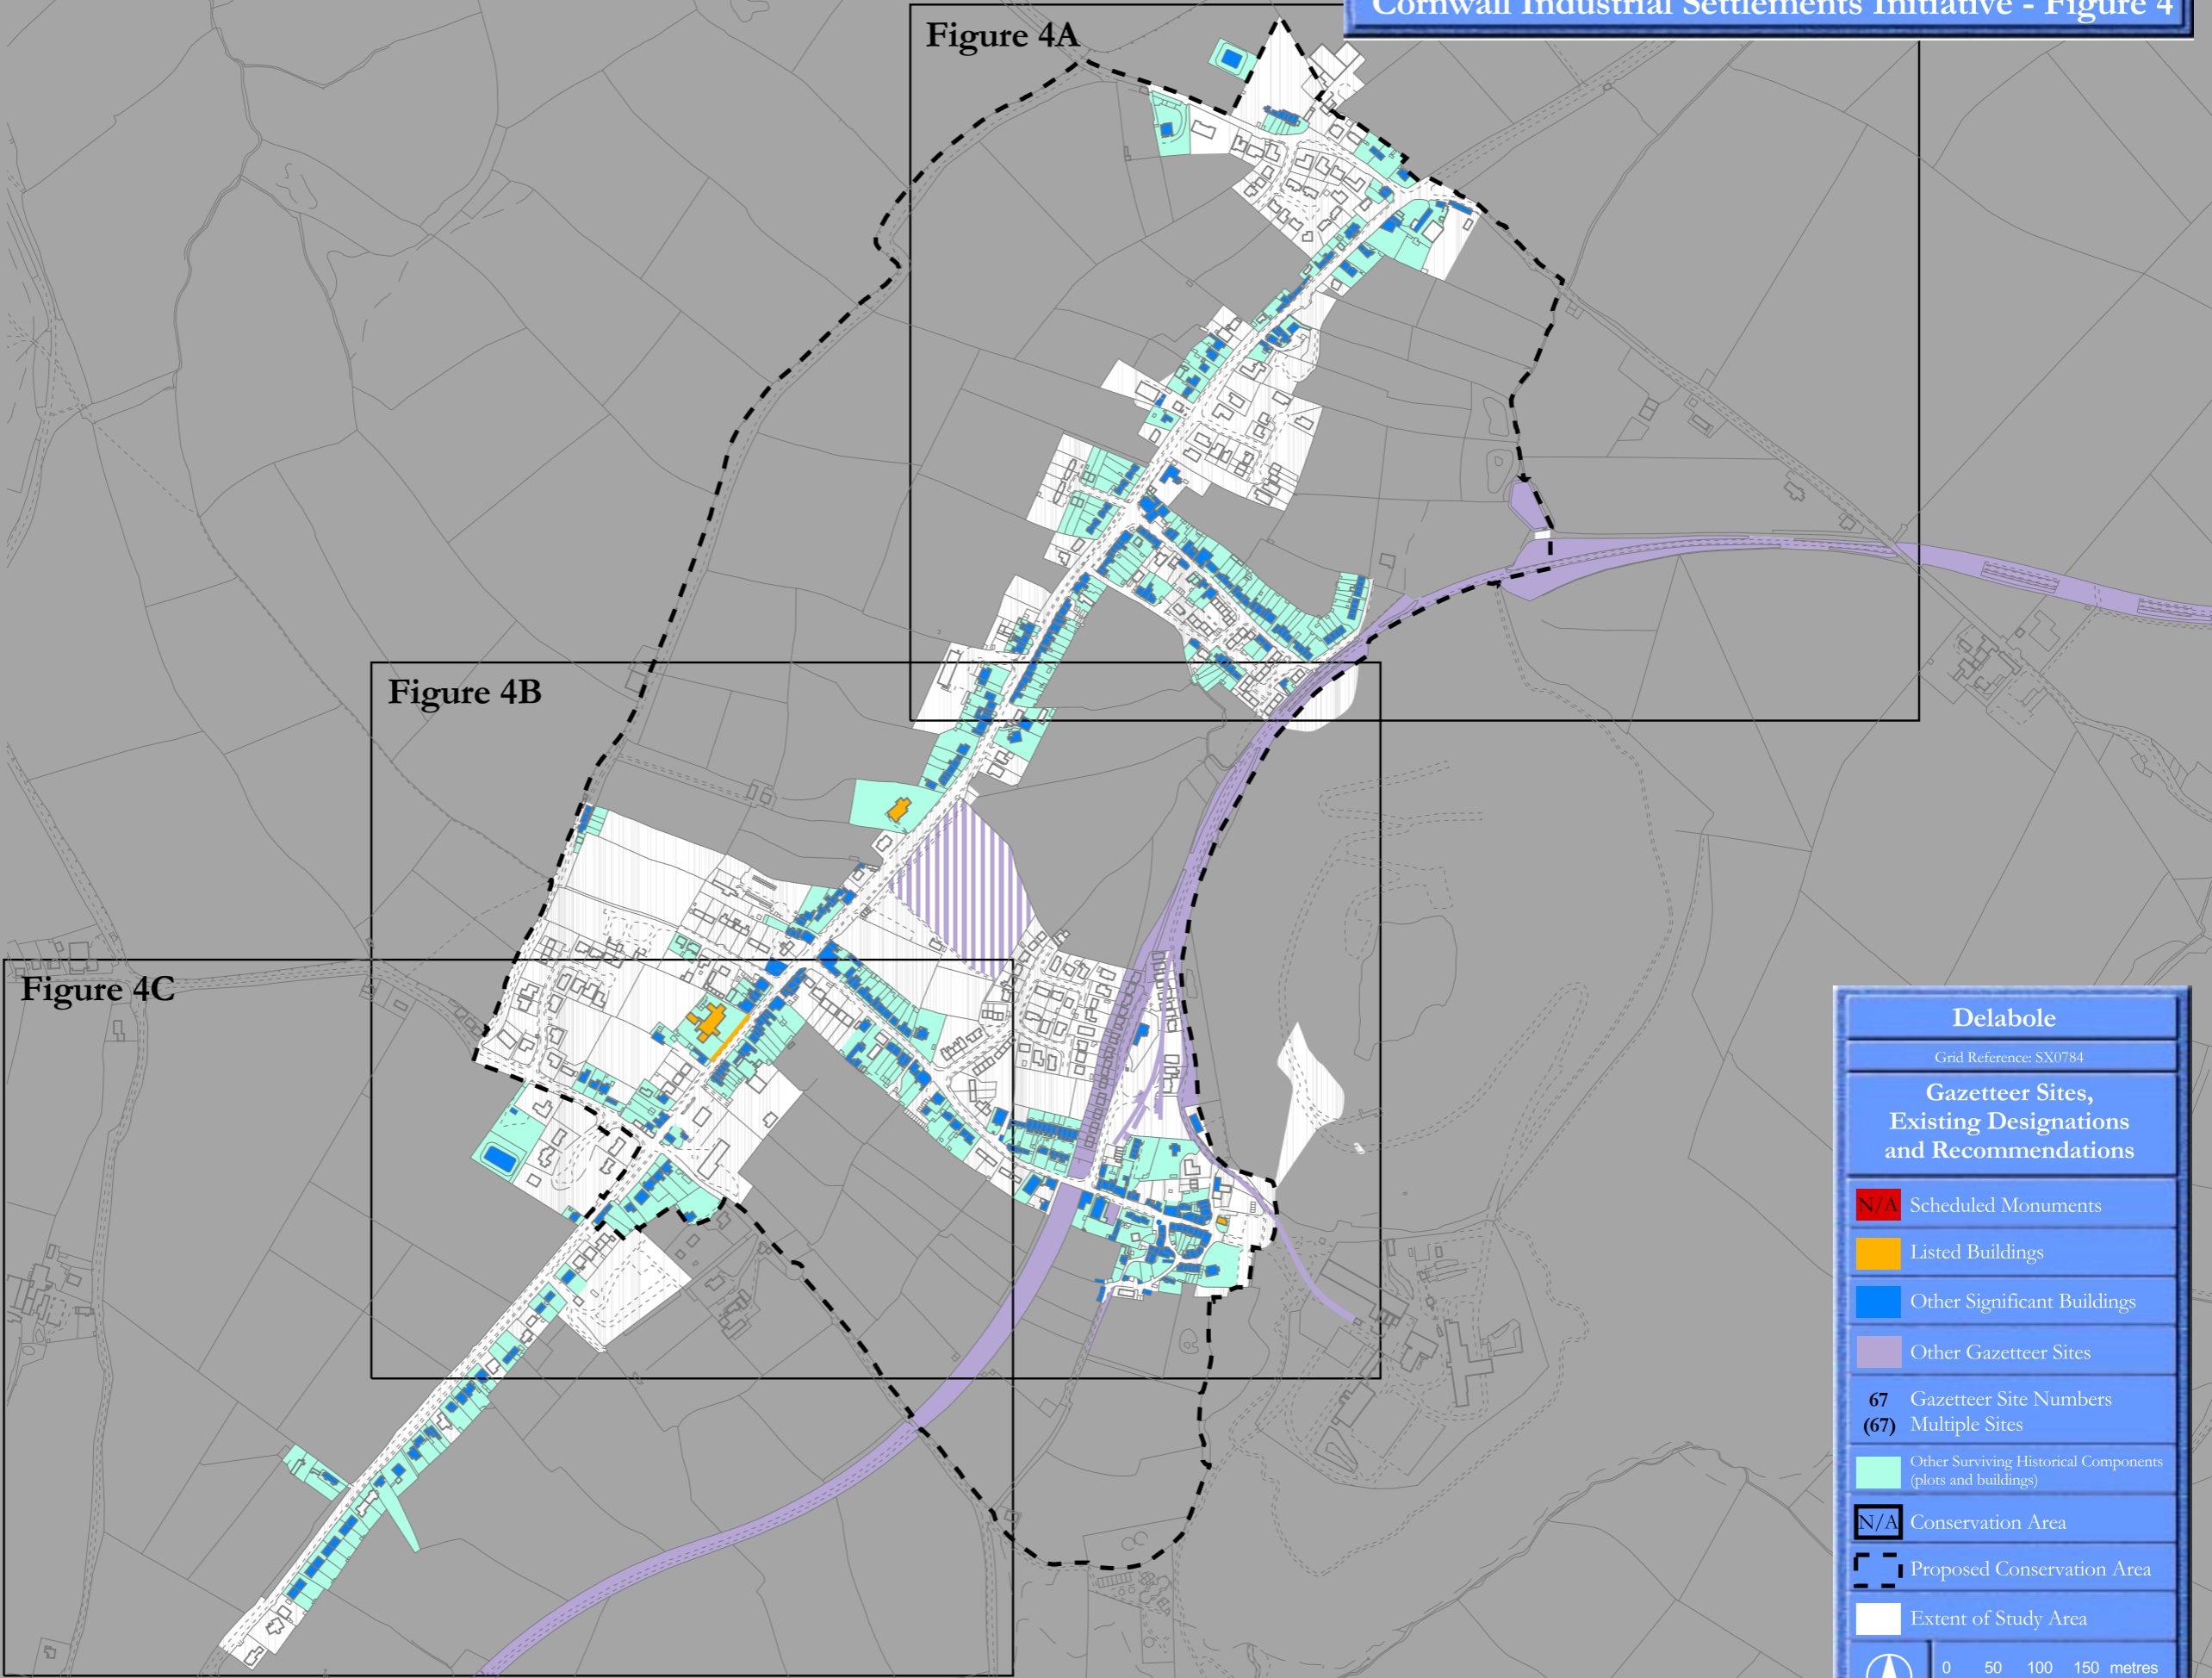

Figure 4A

Figure 4B

Figure 4C

Delabole
Grid Reference: SX0784

Gazetteer Sites, Existing Designations and Recommendations

- N/A Scheduled Monuments
- Listed Buildings
- Other Significant Buildings
- Other Gazetteer Sites
- 67** Gazetteer Site Numbers
- (67)** Multiple Sites
- Other Surviving Historical Components (plots and buildings)
- N/A Conservation Area
- Proposed Conservation Area
- Extent of Study Area

0 50 100 150 metres