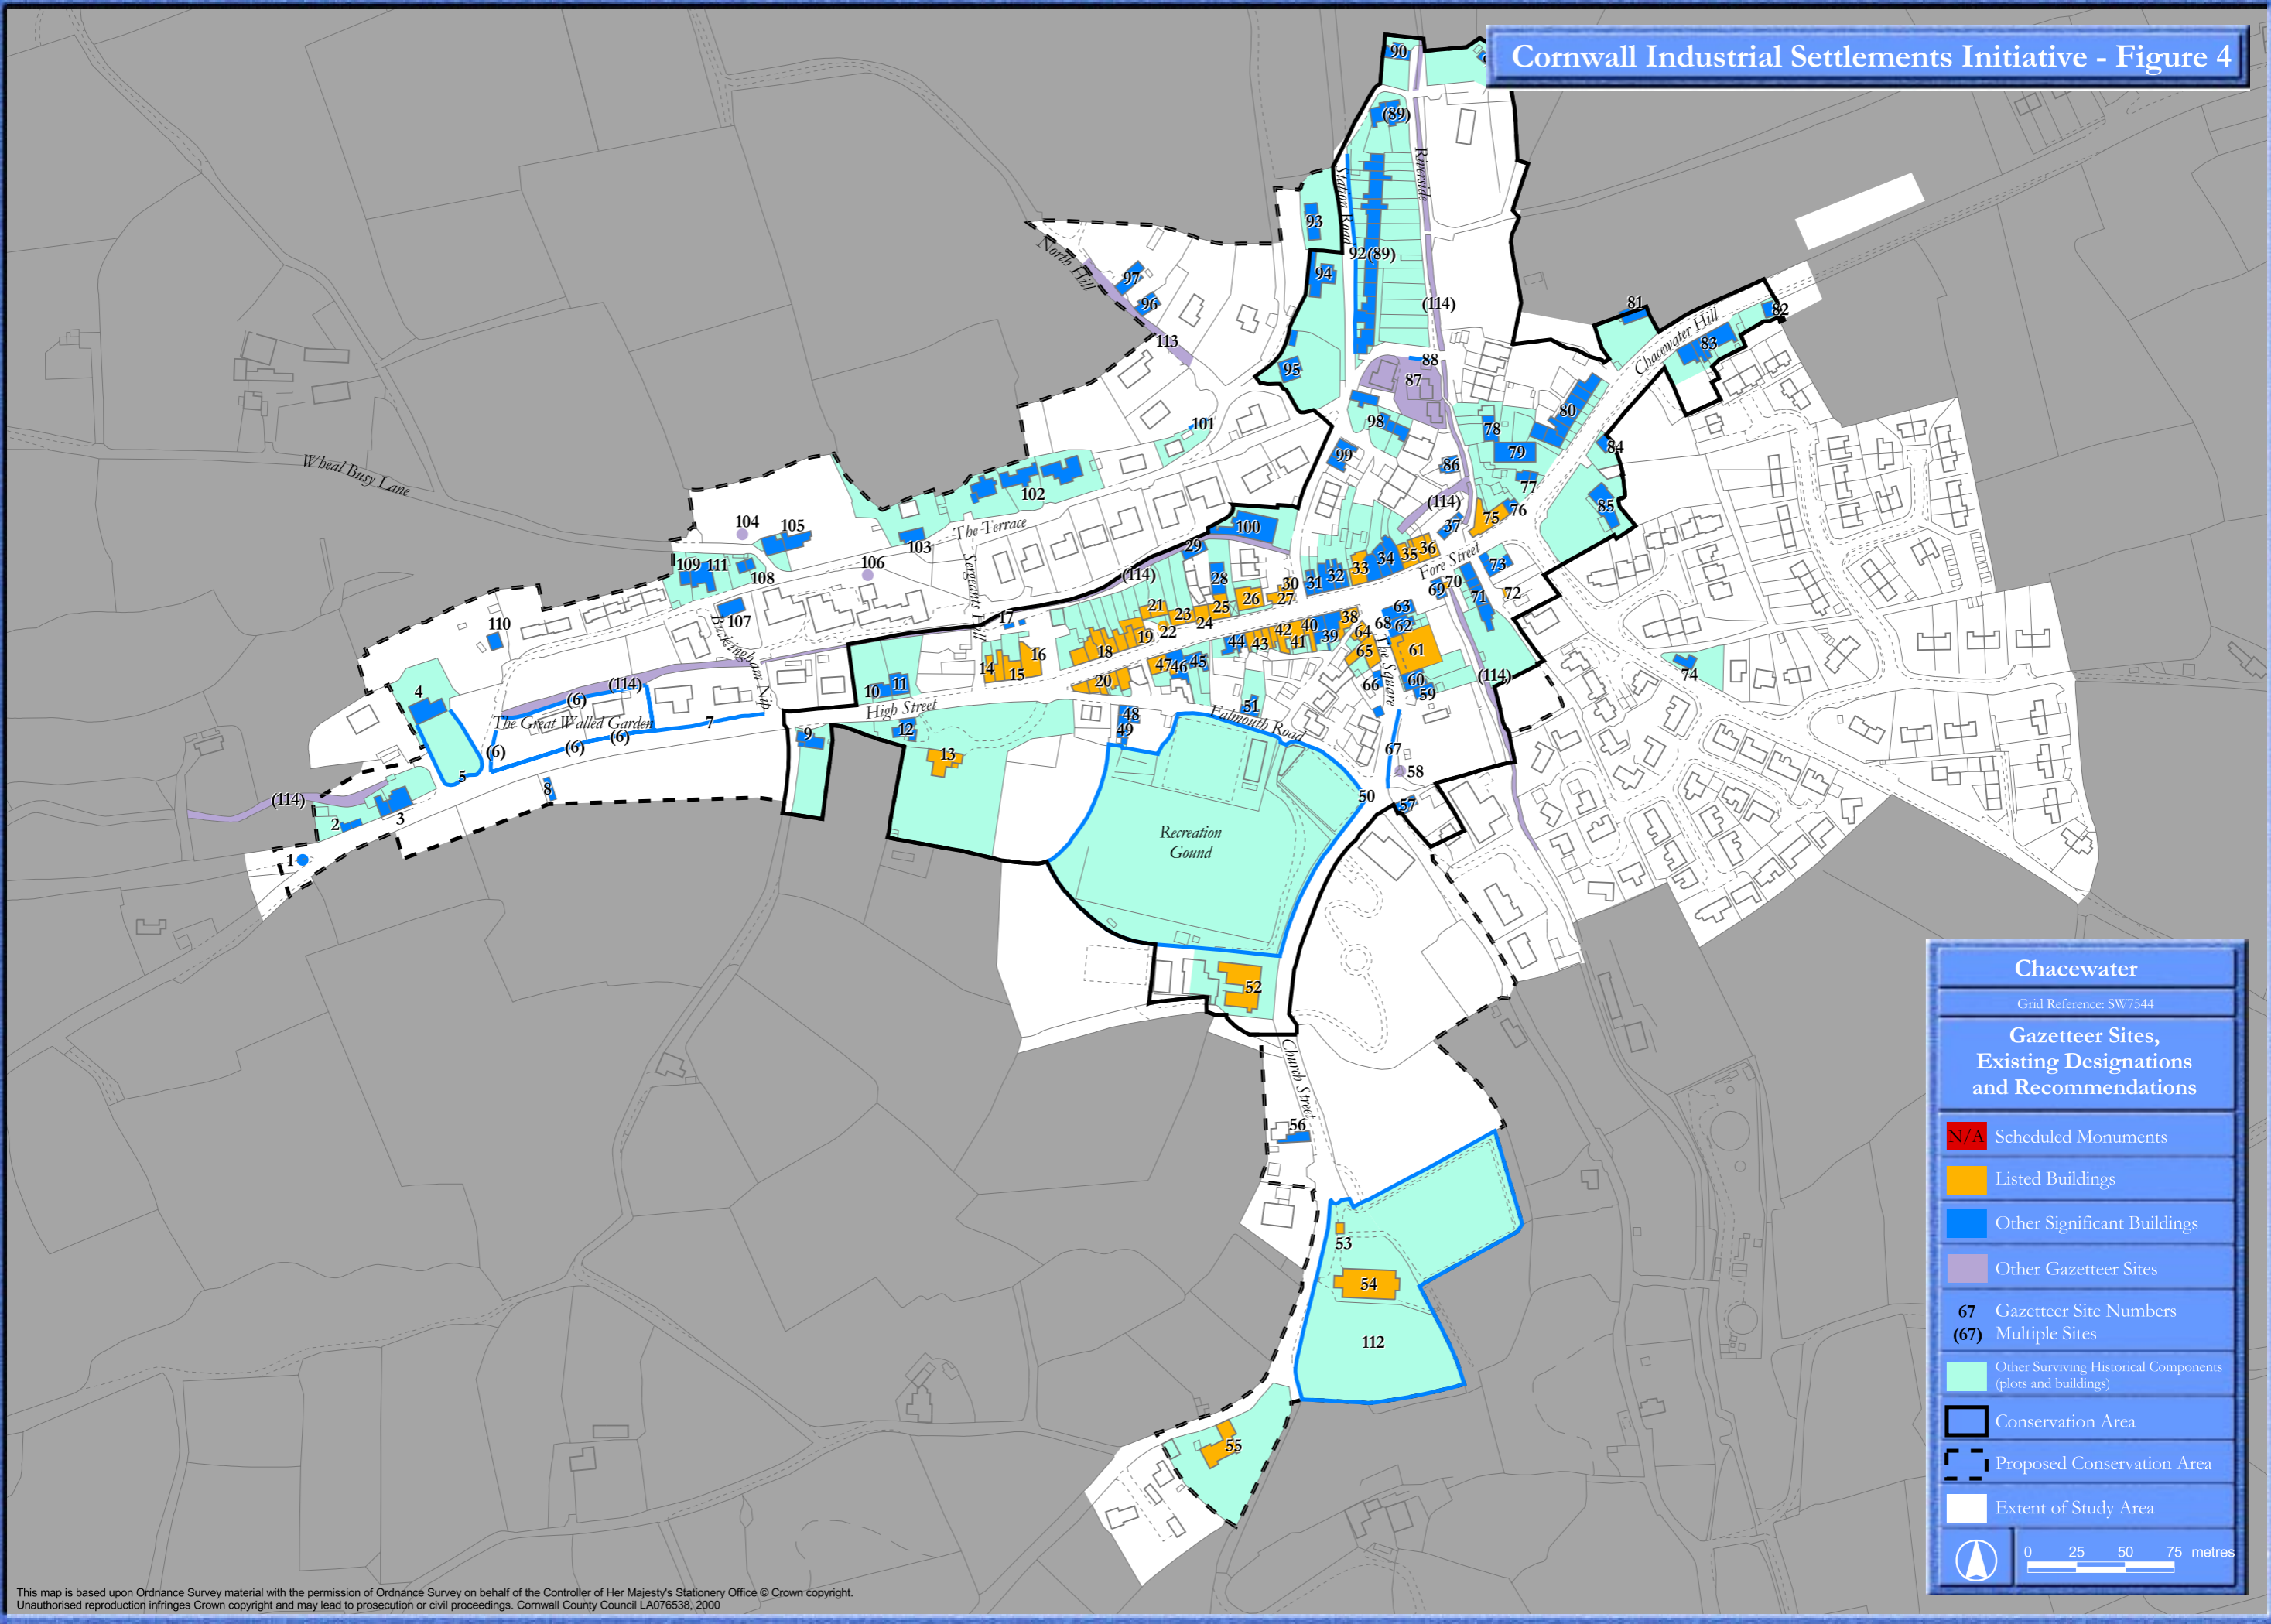

Cornwall Industrial Settlements Initiative - Figure 4

Chacewater
Grid Reference: SW7544

Gazetteer Sites, Existing Designations and Recommendations

- N/A Scheduled Monuments
- Listed Buildings
- Other Significant Buildings
- Other Gazetteer Sites
- 67 Gazetteer Site Numbers
- (67) Multiple Sites
- Other Surviving Historical Components (plots and buildings)
- Conservation Area
- Proposed Conservation Area
- Extent of Study Area

0 25 50 75 metres

This map is based upon Ordnance Survey material with the permission of Ordnance Survey on behalf of the Controller of Her Majesty's Stationery Office © Crown copyright. Unauthorised reproduction infringes Crown copyright and may lead to prosecution or civil proceedings. Cornwall County Council LA076538, 2000