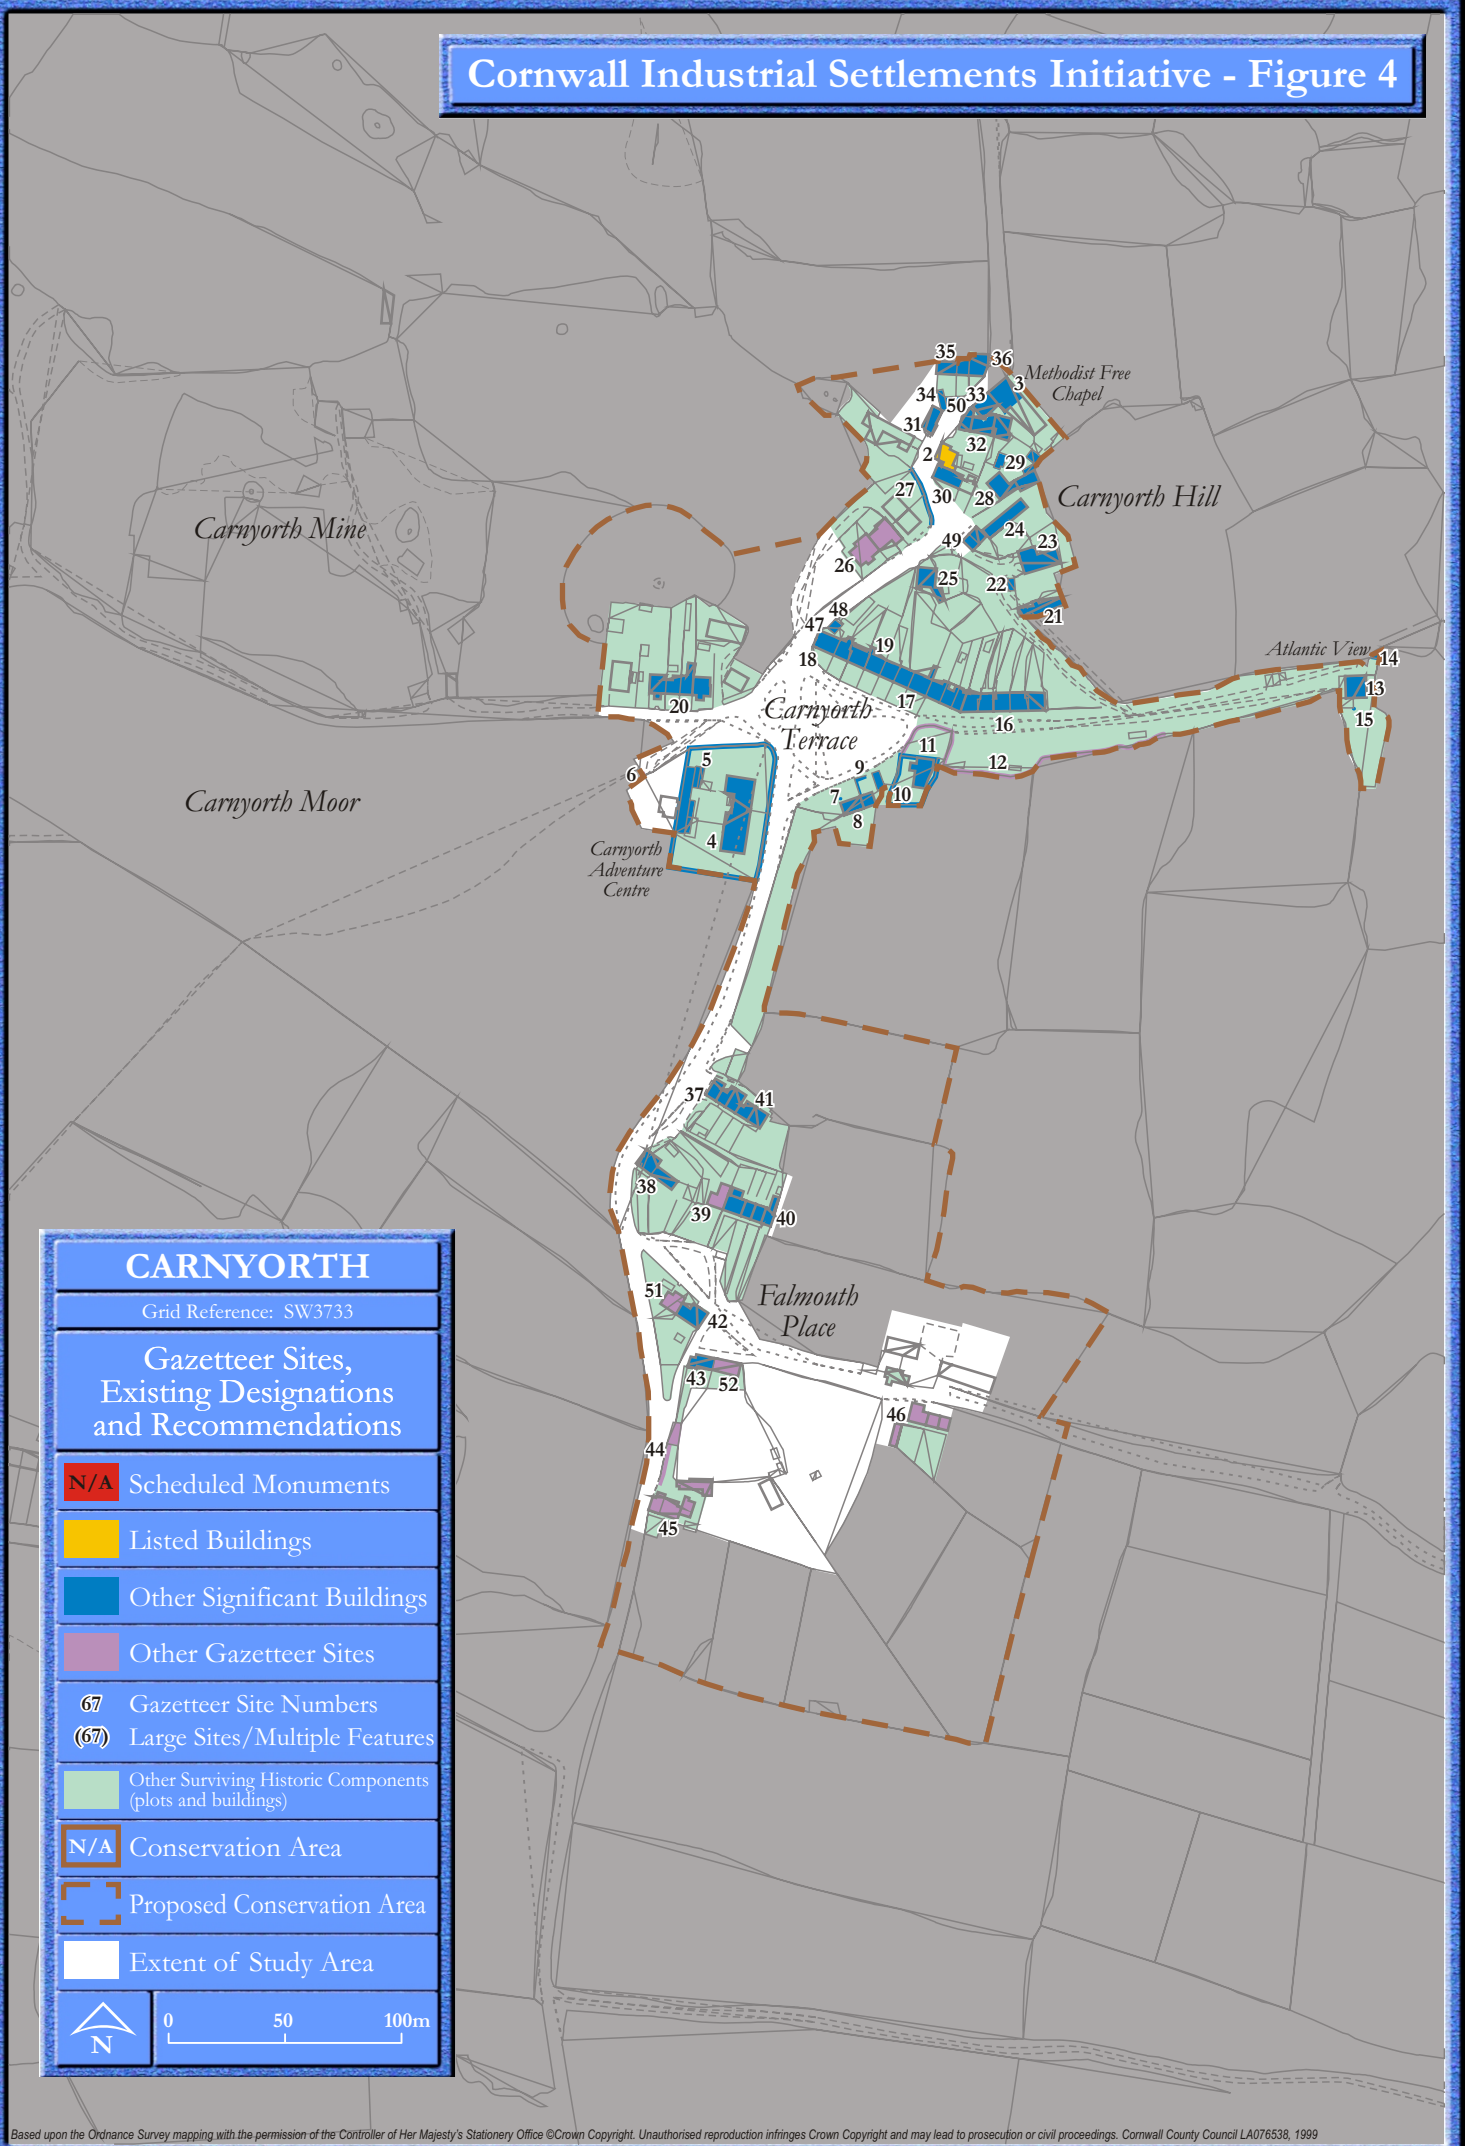

Cornwall Industrial Settlements Initiative - Figure 4

CARNYORTH

Grid Reference: SW3733

Gazetteer Sites, Existing Designations and Recommendations

- N/A Scheduled Monuments
- Listed Buildings
- Other Significant Buildings
- Other Gazetteer Sites
- 67 Gazetteer Site Numbers
- (67) Large Sites/Multiple Features
- Other Surviving Historic Components (plots and buildings)
- N/A Conservation Area
- Proposed Conservation Area
- Extent of Study Area