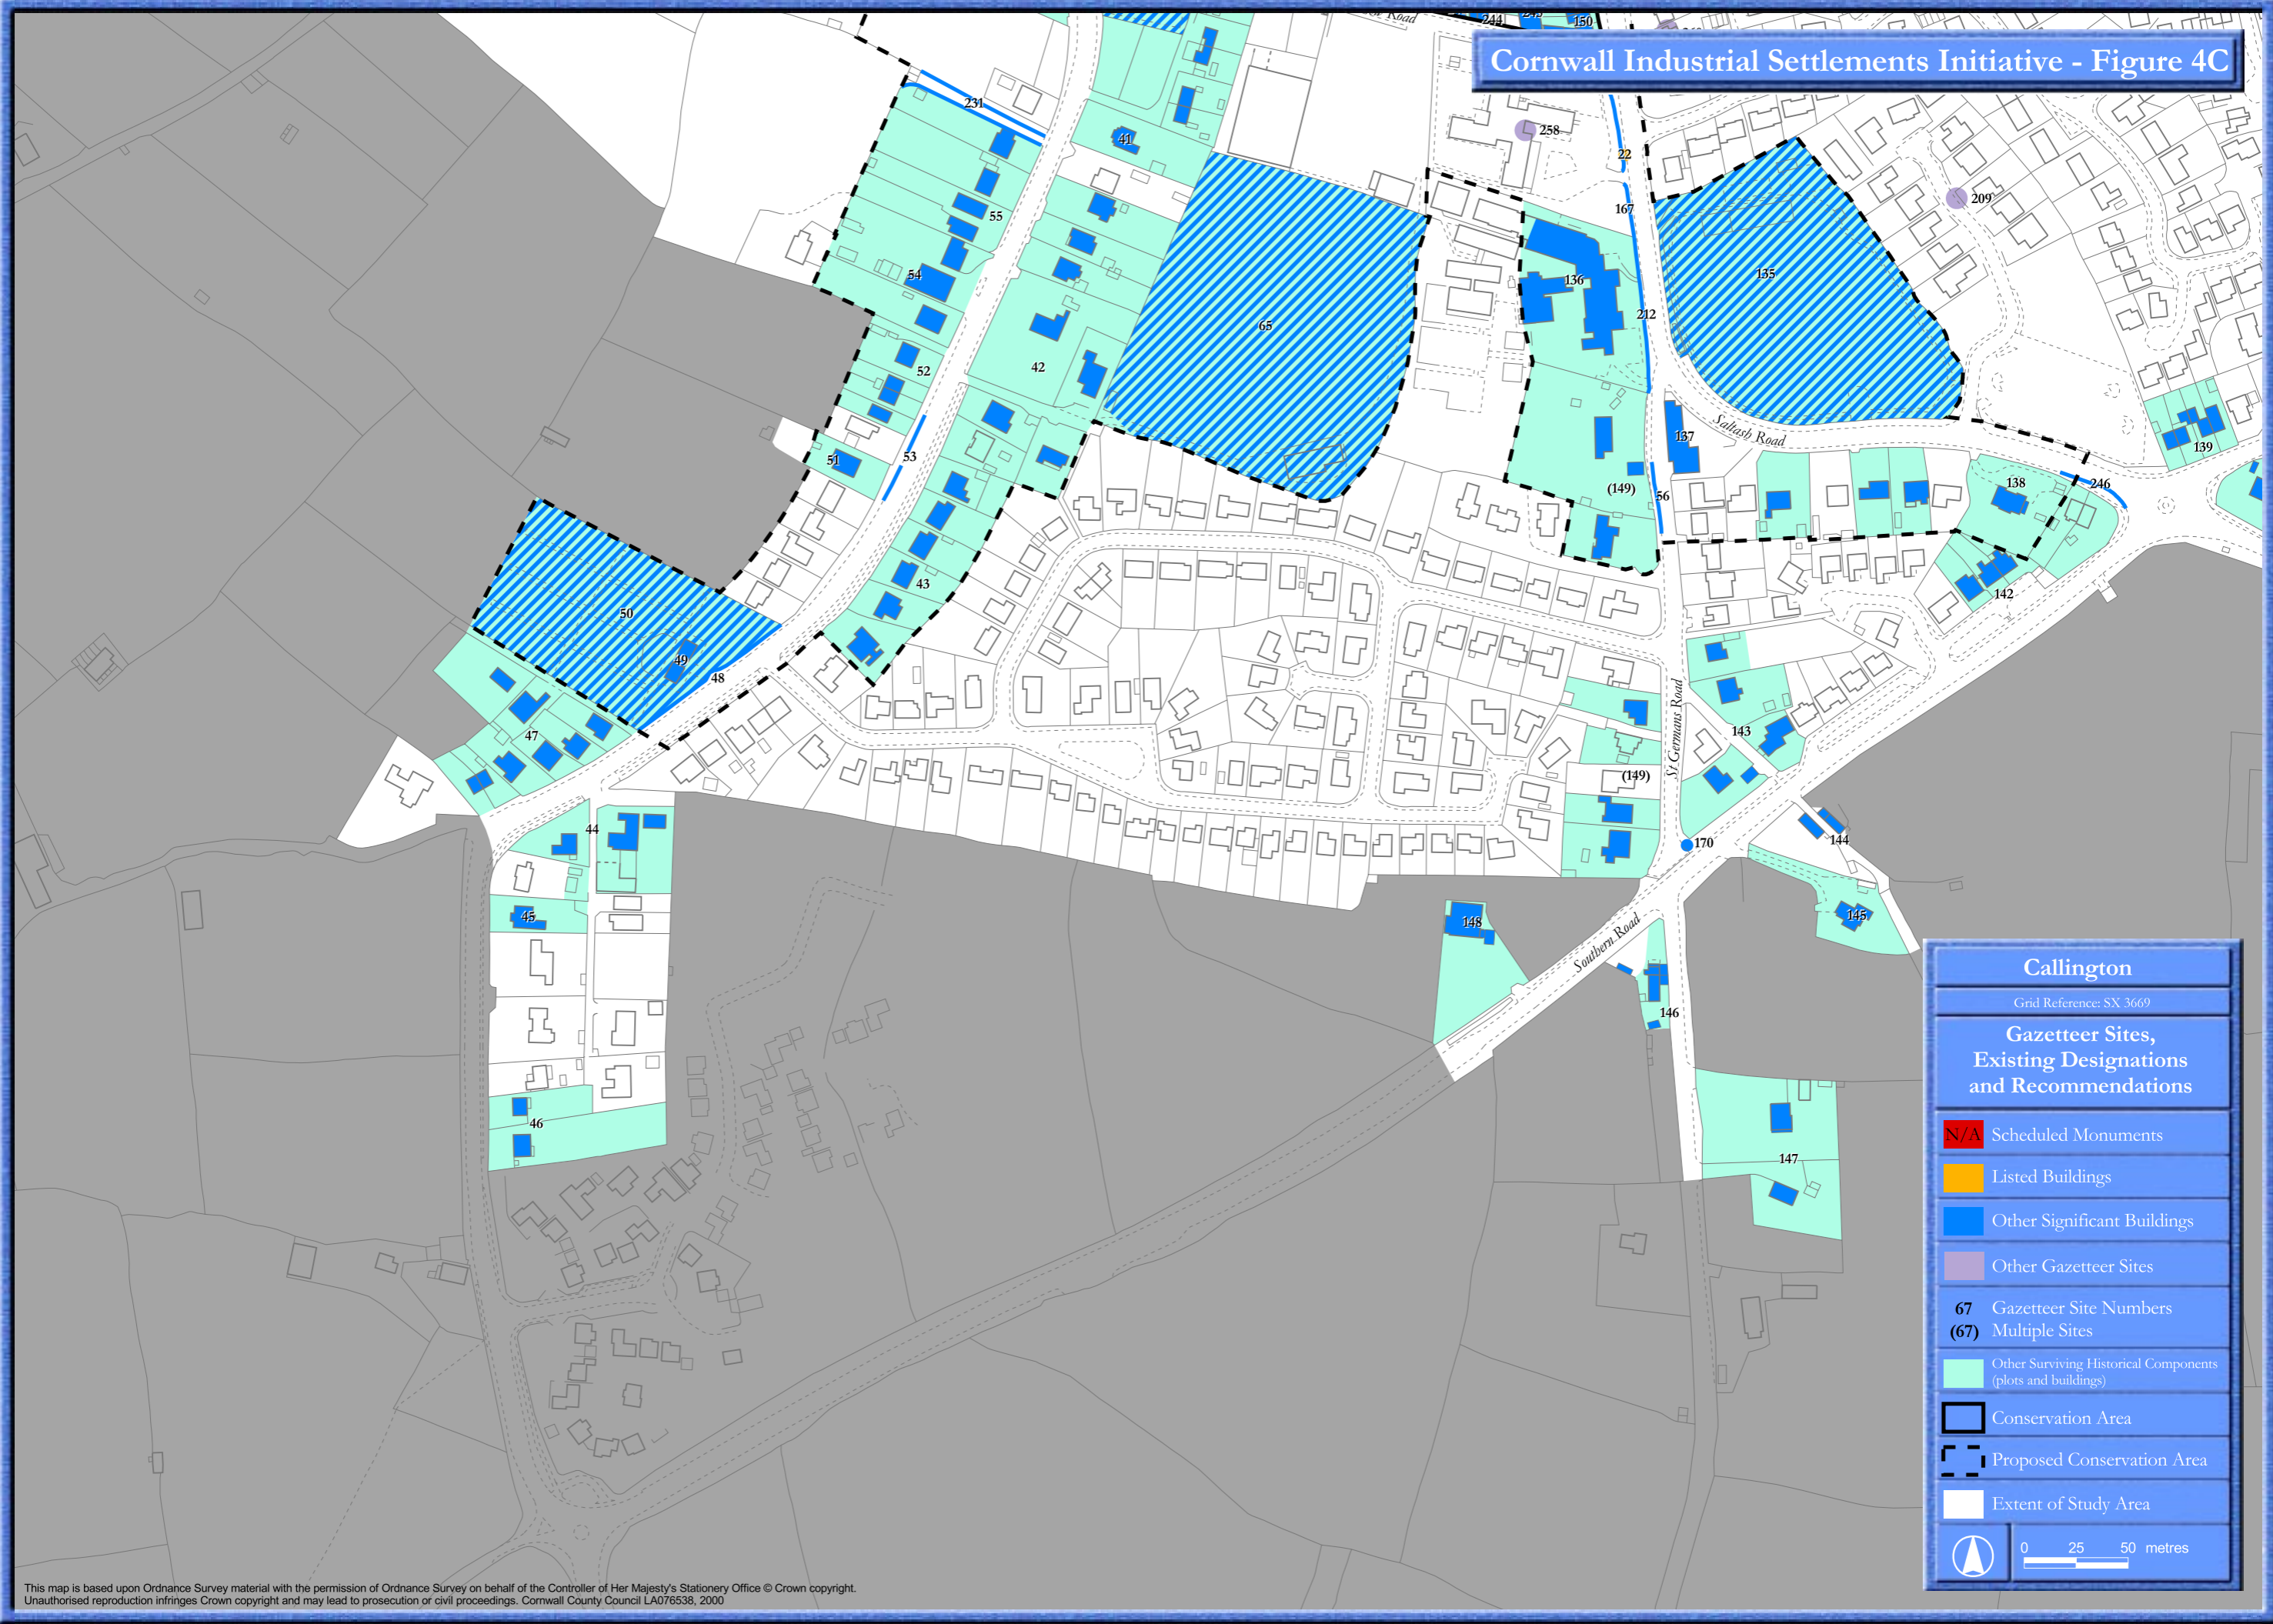

# Cornwall Industrial Settlements Initiative - Figure 4C

**Callington**  
Grid Reference: SX 3669

**Gazetteer Sites, Existing Designations and Recommendations**

- N/A Scheduled Monuments
- Listed Buildings
- Other Significant Buildings
- Other Gazetteer Sites
- 67** Gazetteer Site Numbers
- (67)** Multiple Sites
- Other Surviving Historical Components (plots and buildings)
- Conservation Area
- Proposed Conservation Area
- Extent of Study Area

0 25 50 metres

This map is based upon Ordnance Survey material with the permission of Ordnance Survey on behalf of the Controller of Her Majesty's Stationery Office © Crown copyright. Unauthorised reproduction infringes Crown copyright and may lead to prosecution or civil proceedings. Cornwall County Council LA076538, 2000