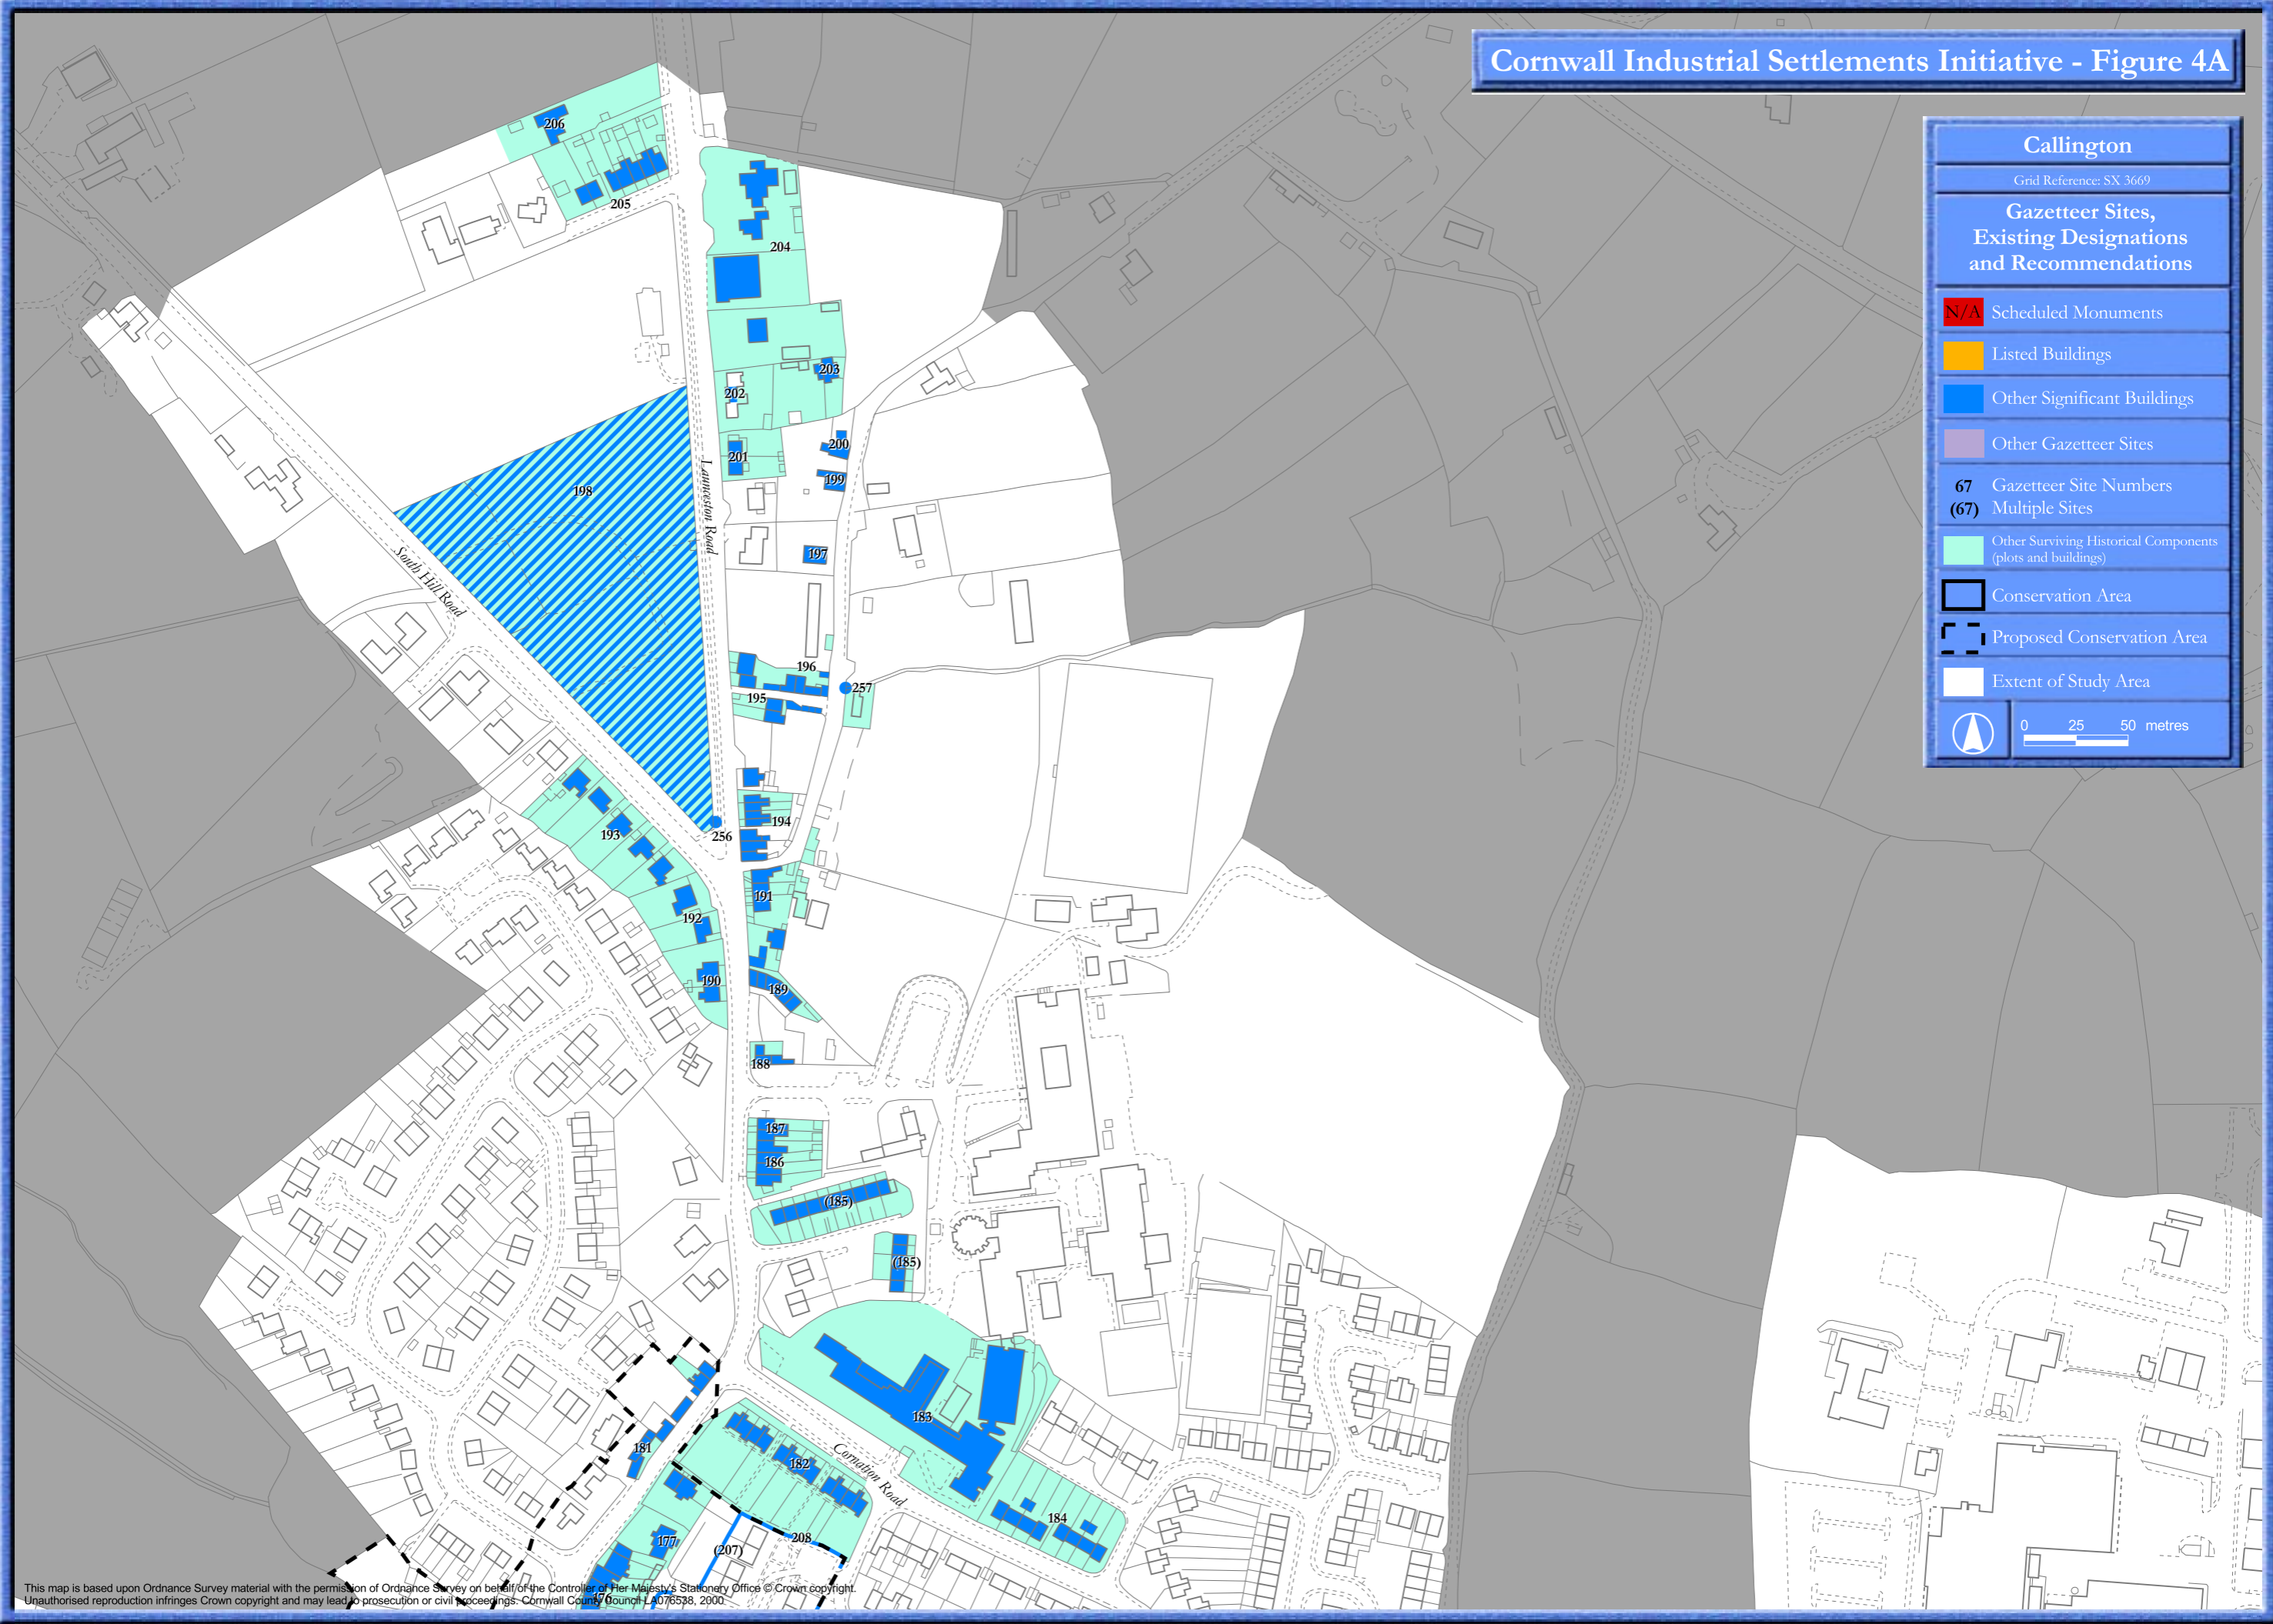

Cornwall Industrial Settlements Initiative - Figure 4A

Callington
Grid Reference: SX 3669

Gazetteer Sites, Existing Designations and Recommendations

- N/A Scheduled Monuments
- Listed Buildings
- Other Significant Buildings
- Other Gazetteer Sites
- 67** Gazetteer Site Numbers
- (67)** Multiple Sites
- Other Surviving Historical Components (plots and buildings)
- Conservation Area
- Proposed Conservation Area
- Extent of Study Area

0 25 50 metres

This map is based upon Ordnance Survey material with the permission of Ordnance Survey on behalf of the Controller of Her Majesty's Stationery Office © Crown copyright. Unauthorised reproduction infringes Crown copyright and may lead to prosecution or civil proceedings. Cornwall County Council, 1076538, 2000.