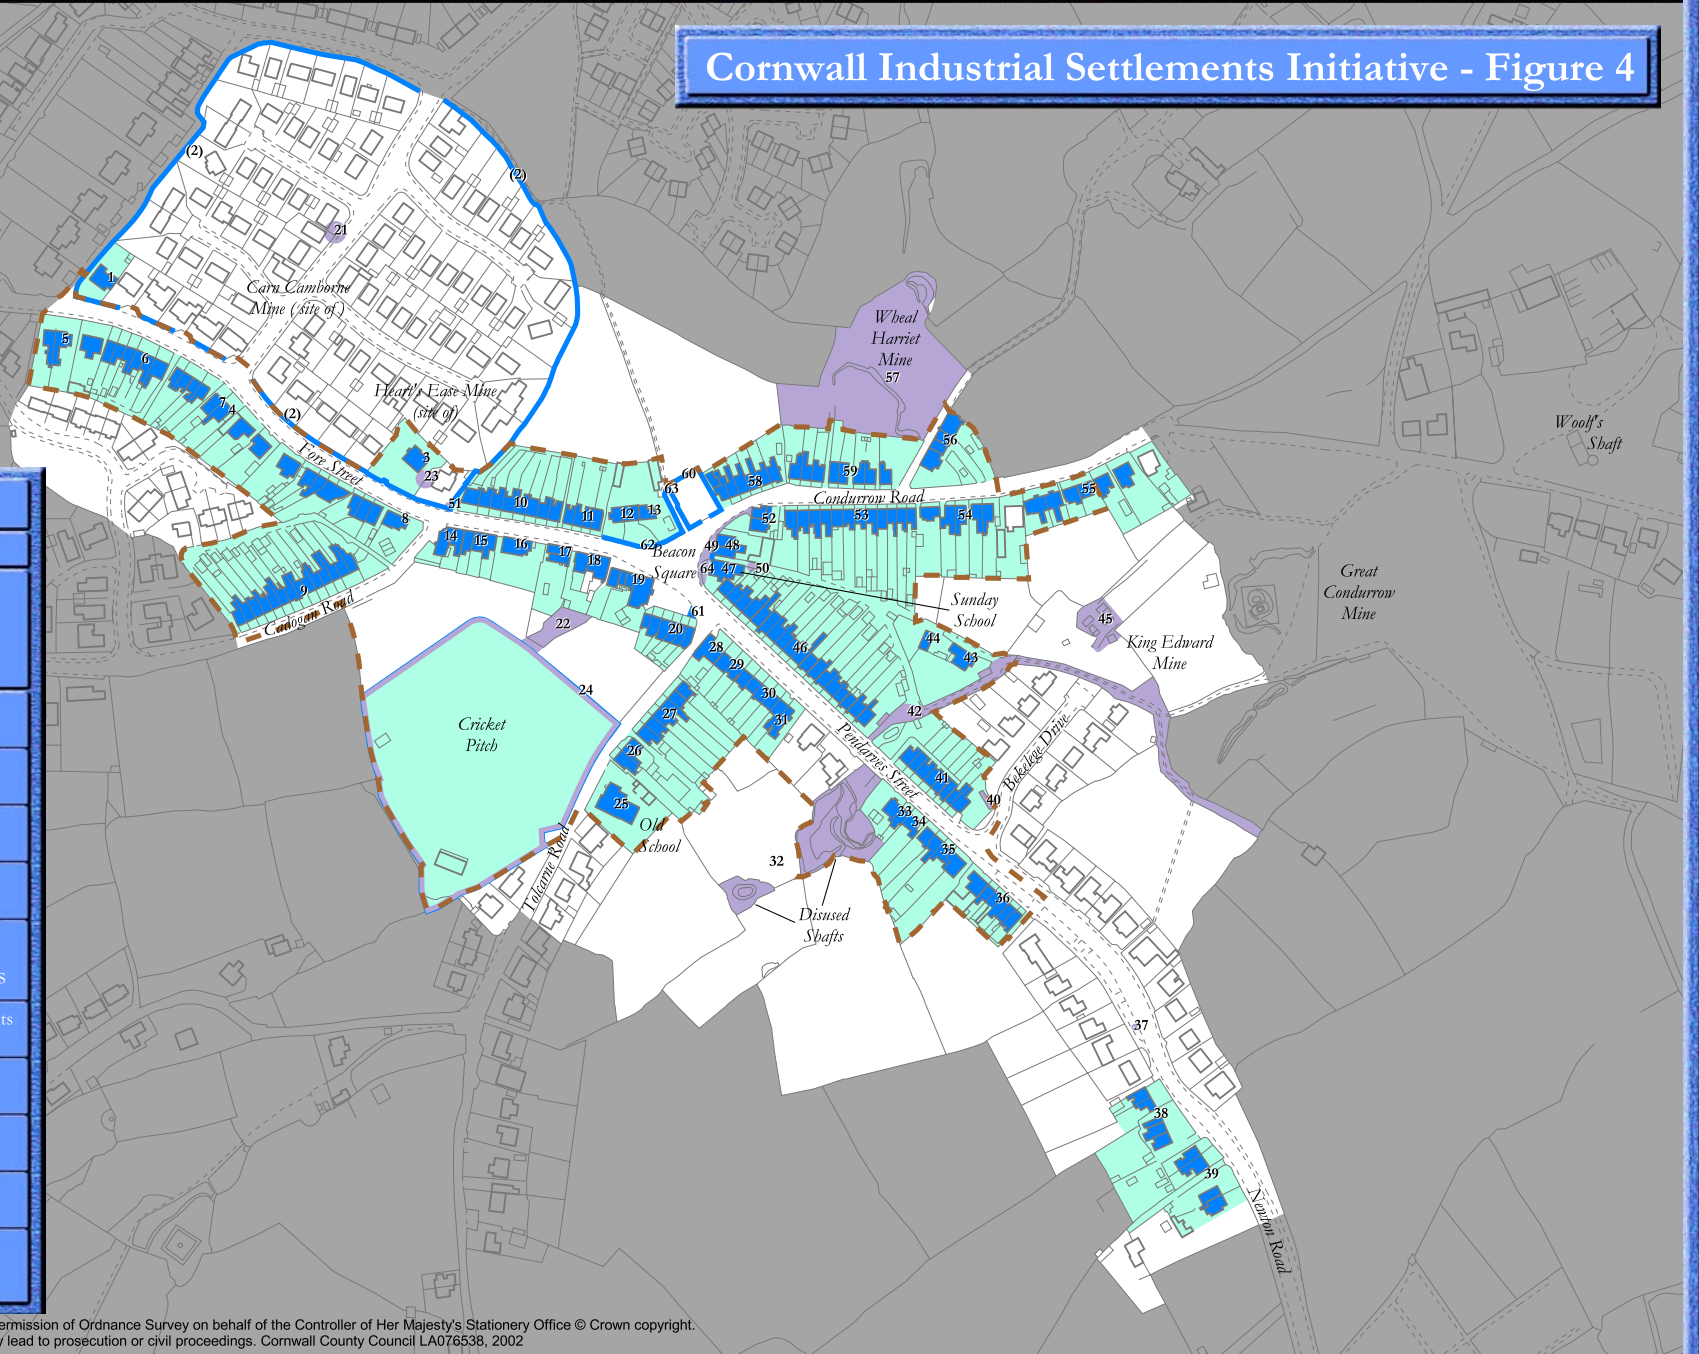

Cornwall Industrial Settlements Initiative - Figure 4

Beacon
Grid Reference: SW6539

Gazetteer Sites, Existing Designations and Recommendations

- N/A Scheduled Monuments
- Listed Buildings
- Other Significant Buildings
- Other Gazetteer Sites
- 67 Gazetteer Site Numbers
(67) Large Sites/Multiple Features
- Other Surviving Historical Components (plots and buildings)
- Conservation Area
- Proposed Conservation Area
- Extent of Study Area

 0 50 100 metres

This map is based upon Ordnance Survey material with the permission of Ordnance Survey on behalf of the Controller of Her Majesty's Stationery Office © Crown copyright. Unauthorised reproduction infringes Crown copyright and may lead to prosecution or civil proceedings. Cornwall County Council LA076538, 2002